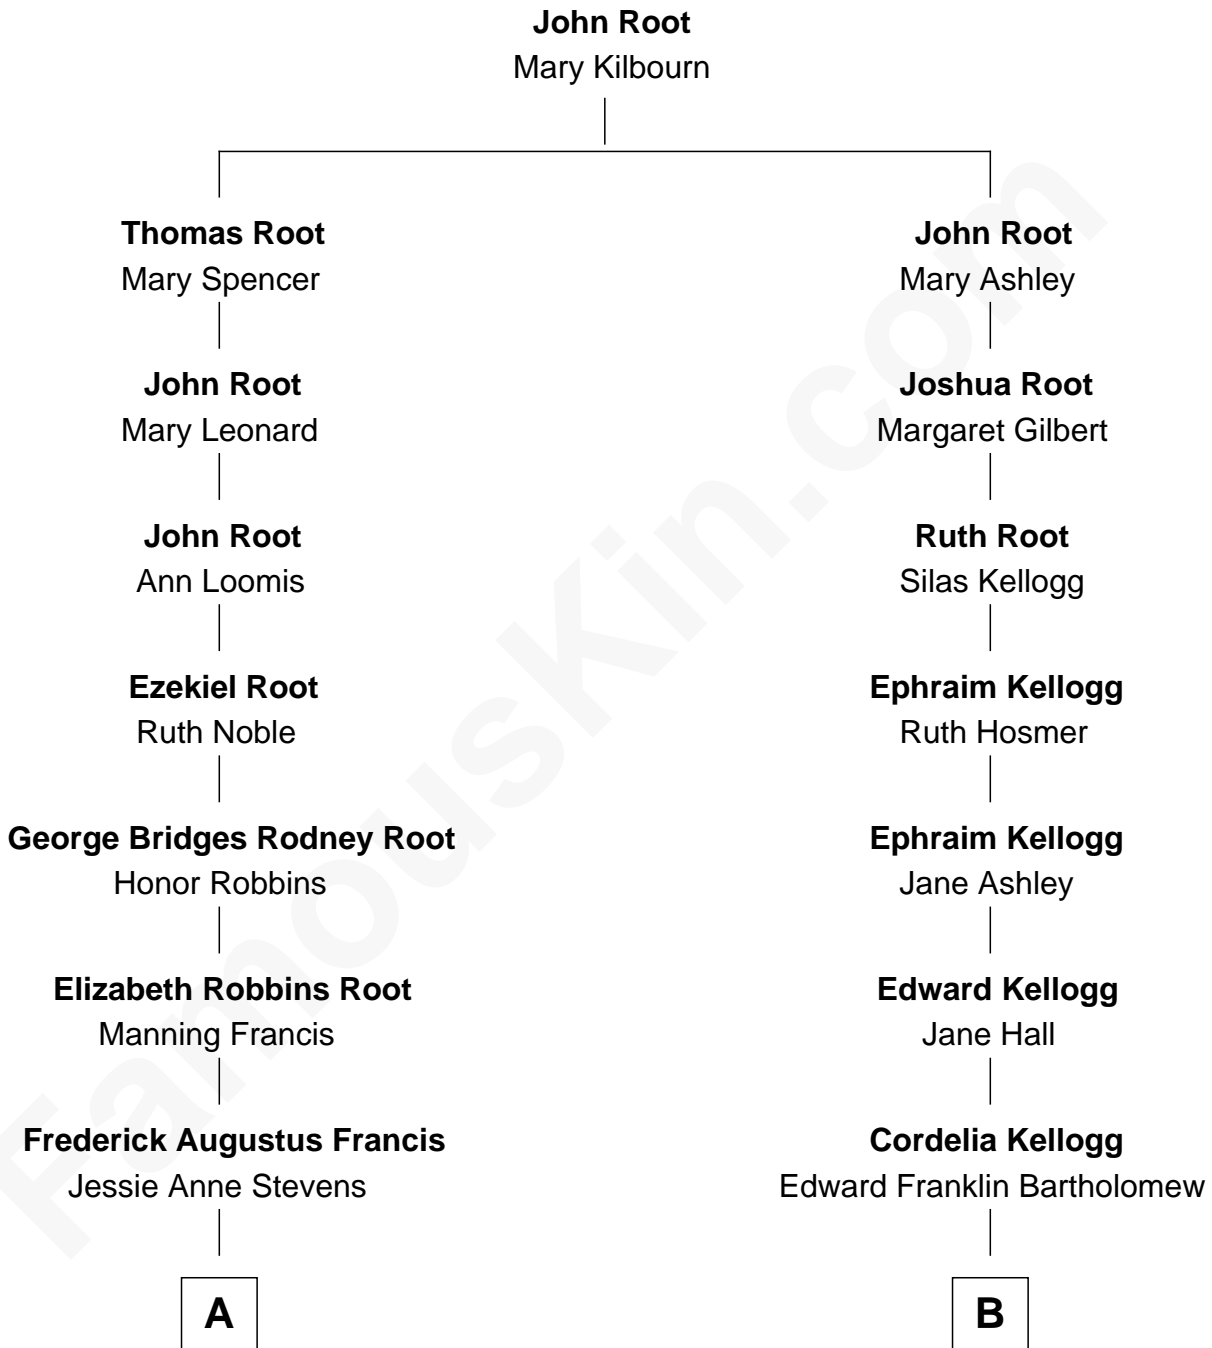

FamousKin.com

Relationship Chart of

Nancy (Davis) Reagan

First Lady of President Ronald Reagan

9th cousin 1 time removed of

Clint Eastwood

TV & Film Actor and Director

A

Anne Ayers Francis
John Newell Robbins

Kenneth Seymour Robbins
Edith Prescott Lockett

Nancy (Davis) Reagan
First Lady of Ronald Reagan

B

Sophia Aurelia Bartholomew
Charles Claude Runner

Waldo Errol Runner
Virginia May McClanahan