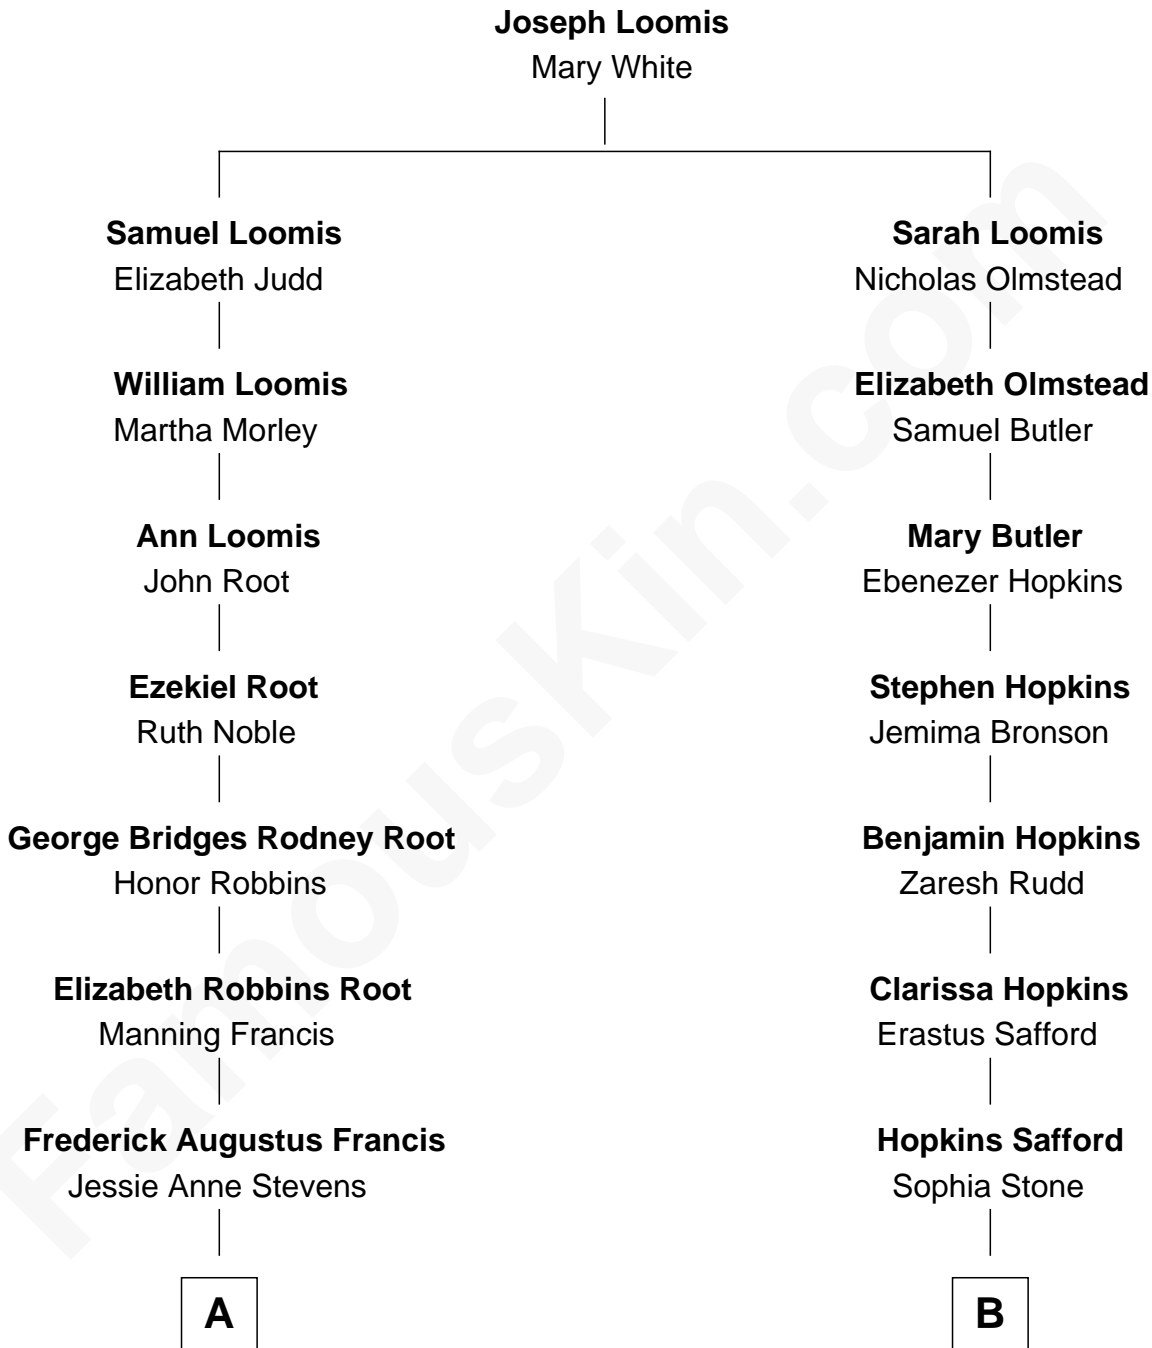

FamousKin.com

Relationship Chart of

Nancy (Davis) Reagan

First Lady of President Ronald Reagan

9th cousin 4 times removed of

Ava Michelle

Model and Actress

A

Anne Ayers Francis
John Newell Robbins

Kenneth Seymour Robbins
Edith Prescott Lockett

Nancy (Davis) Reagan
First Lady of Ronald Reagan

B

Mahala Julia Safford
Heman Hunt

John Jed Hunt
Anna F. Holyoke

Flavilla May Hunt
Charles Thompson Gray

Ruth Marion Gray
George William Cota

Gregory Paul Cota
Debra Lynn Zaratzian

Rick Gregory Cota
Jeanette Loretta Malinowski

Ava Michelle
Model and Actress

FamousKin.com