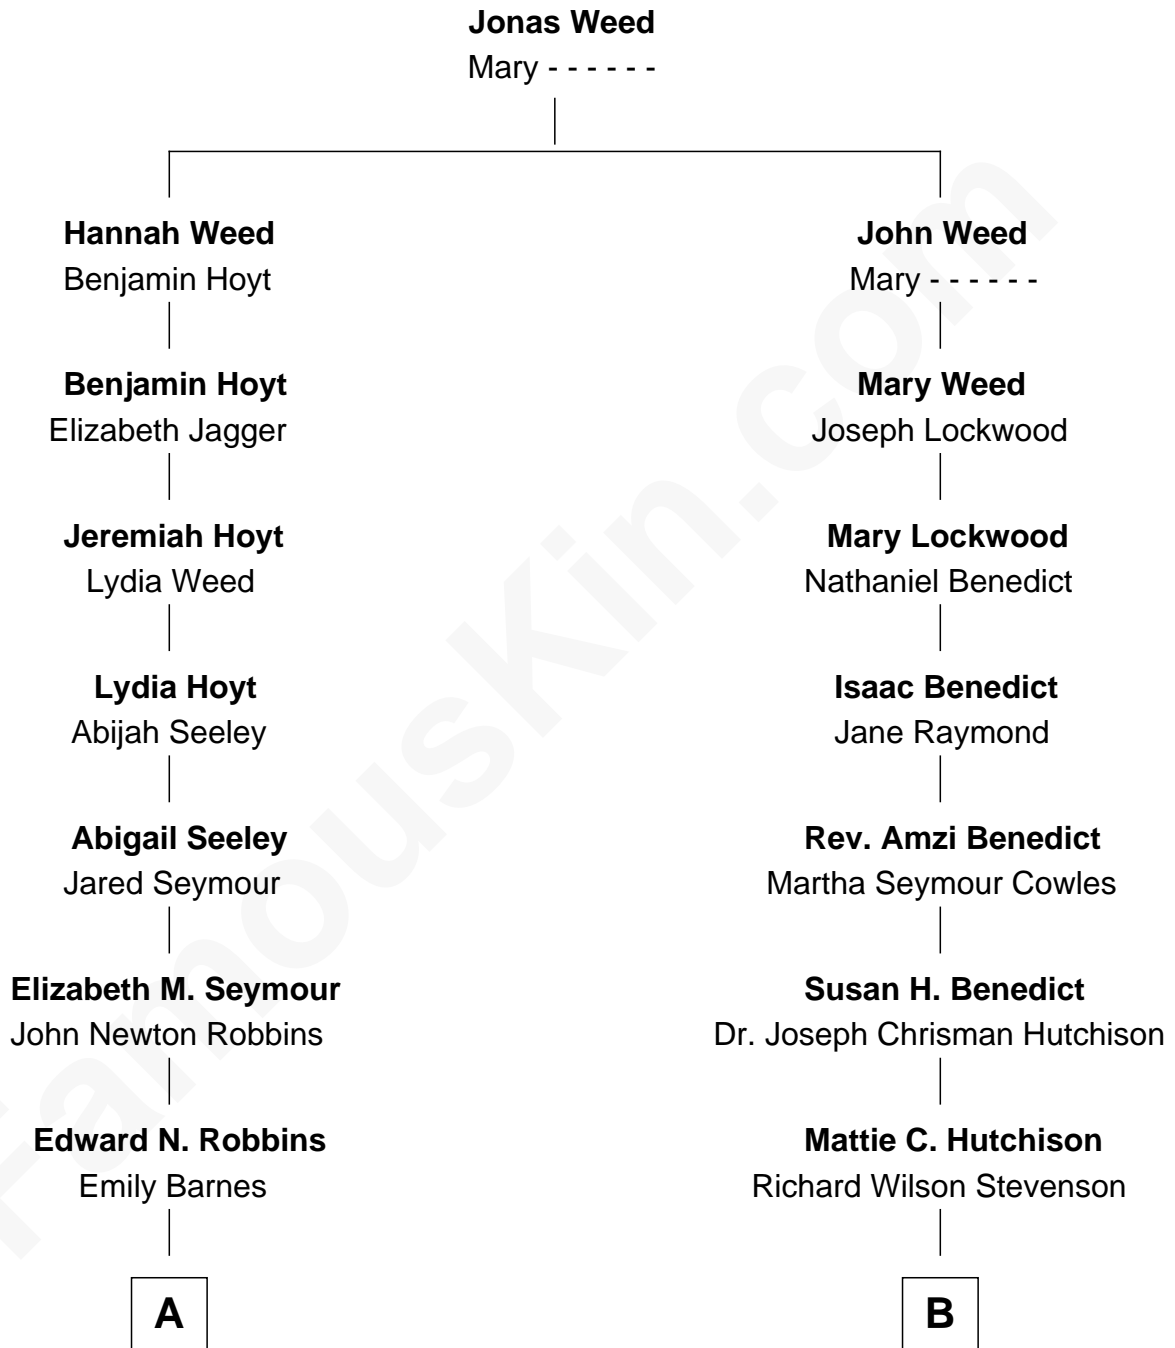

FamousKin.com

Relationship Chart of

Nancy (Davis) Reagan

First Lady of President Ronald Reagan

9th cousin of

Parker Stevenson

TV and Movie Actor

A

John Newell Robbins

Anne Ayers Francis

Kenneth Seymour Robbins

Edith Prescott Lockett

Nancy (Davis) Reagan

First Lady of Ronald Reagan

B

Marion Stevenson