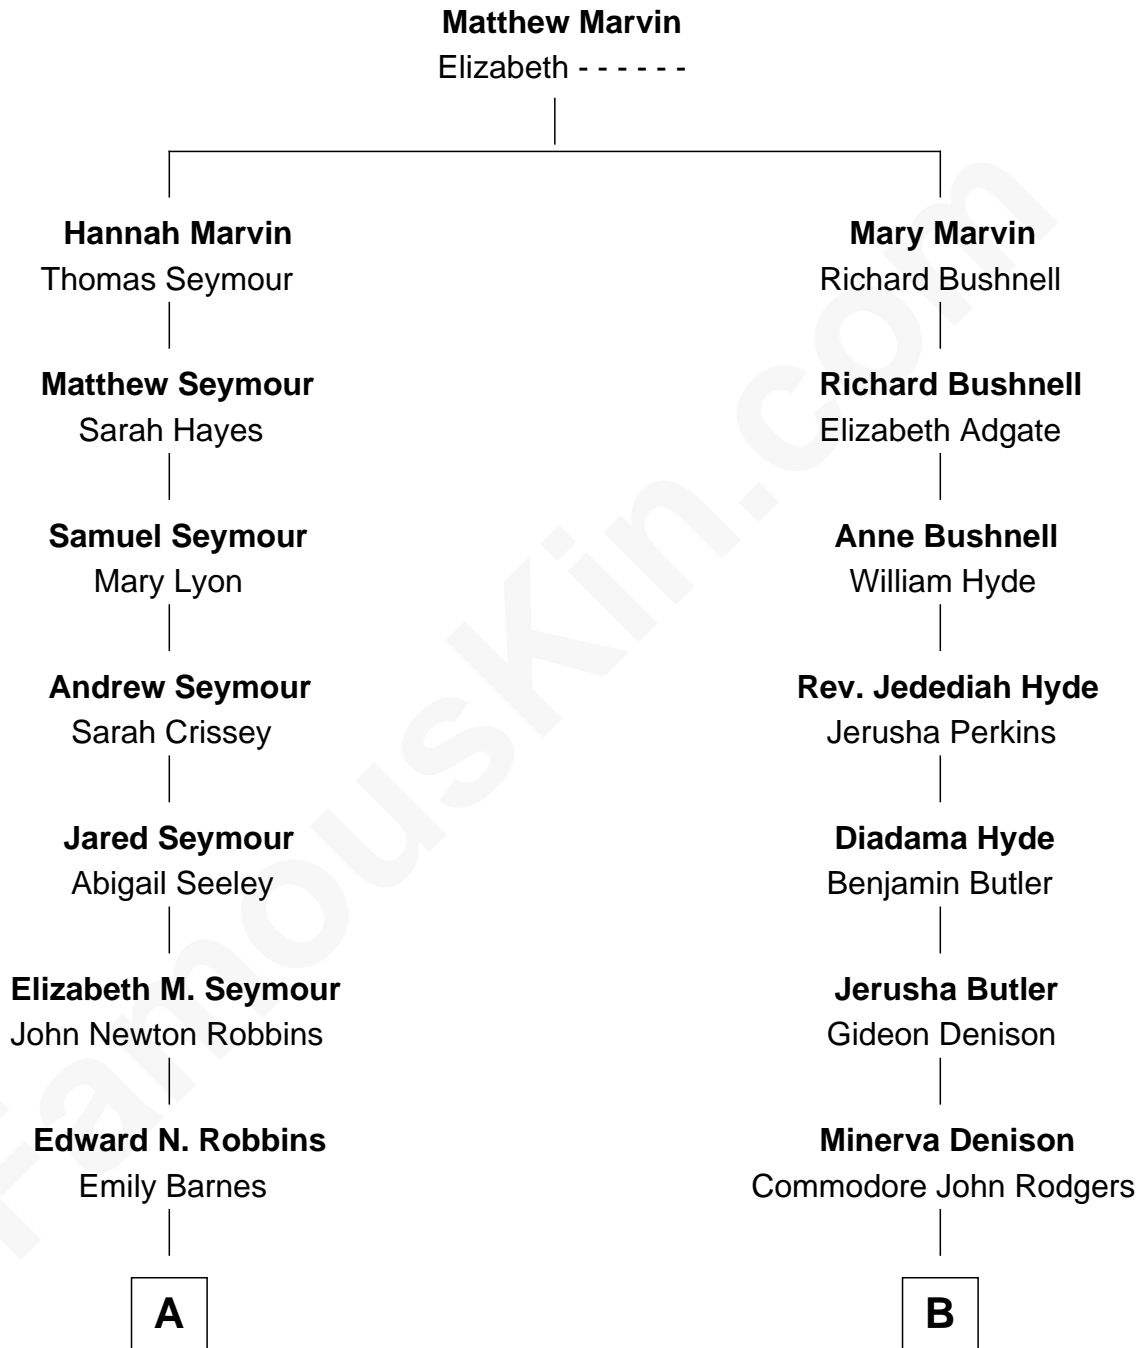

FamousKin.com

Relationship Chart of

Nancy (Davis) Reagan

First Lady of President Ronald Reagan

9th cousin 3 times removed of

Parker Stevenson

TV and Movie Actor

A

John Newell Robbins

Anne Ayers Francis

Kenneth Seymour Robbins

Edith Prescott Lockett

Nancy (Davis) Reagan

First Lady of Ronald Reagan

B

Louisa Rodgers

Maj. Gen. Montgomery Cunningham Meigs

Mary Montgomery Meigs

Col. Joseph Hancock Taylor

Evelyn Taylor

Eli Kirk Price

Philip Price

Sarah Meade Harrison

Sarah Meade Price