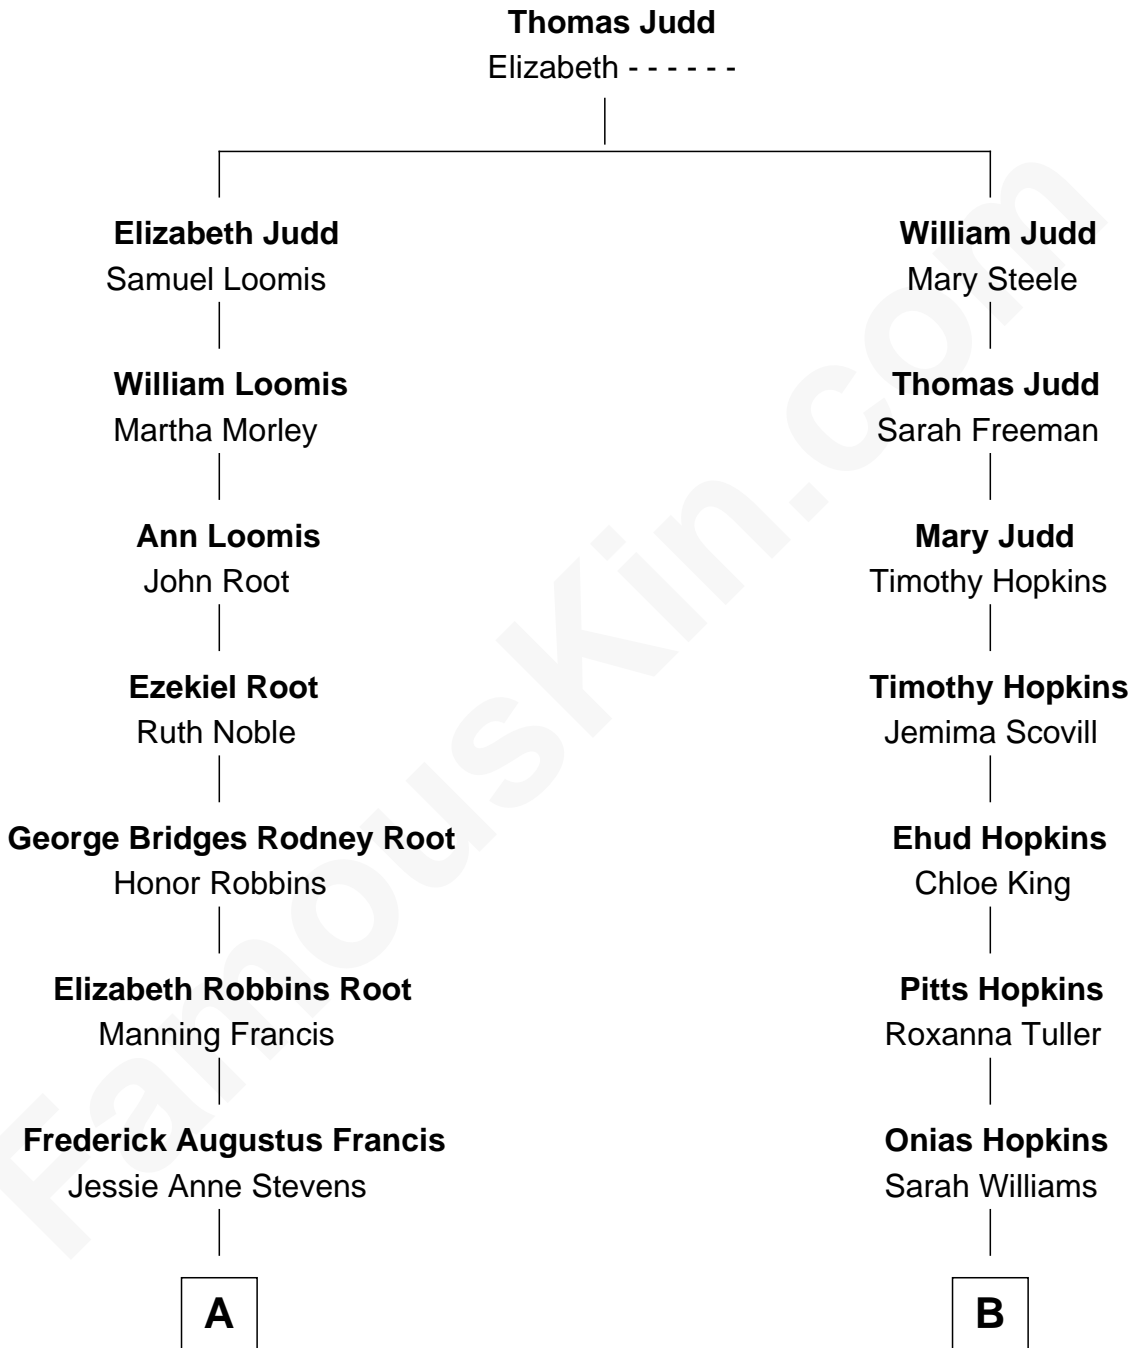

# FamousKin.com

## Relationship Chart of

### Nancy (Davis) Reagan

*First Lady of President Ronald Reagan*

9th cousin 4 times removed of

**Taylor Lautner**  
*TV and Movie Actor*

**A**

**Anne Ayers Francis**  
John Newell Robbins

**Kenneth Seymour Robbins**  
Edith Prescott Lockett