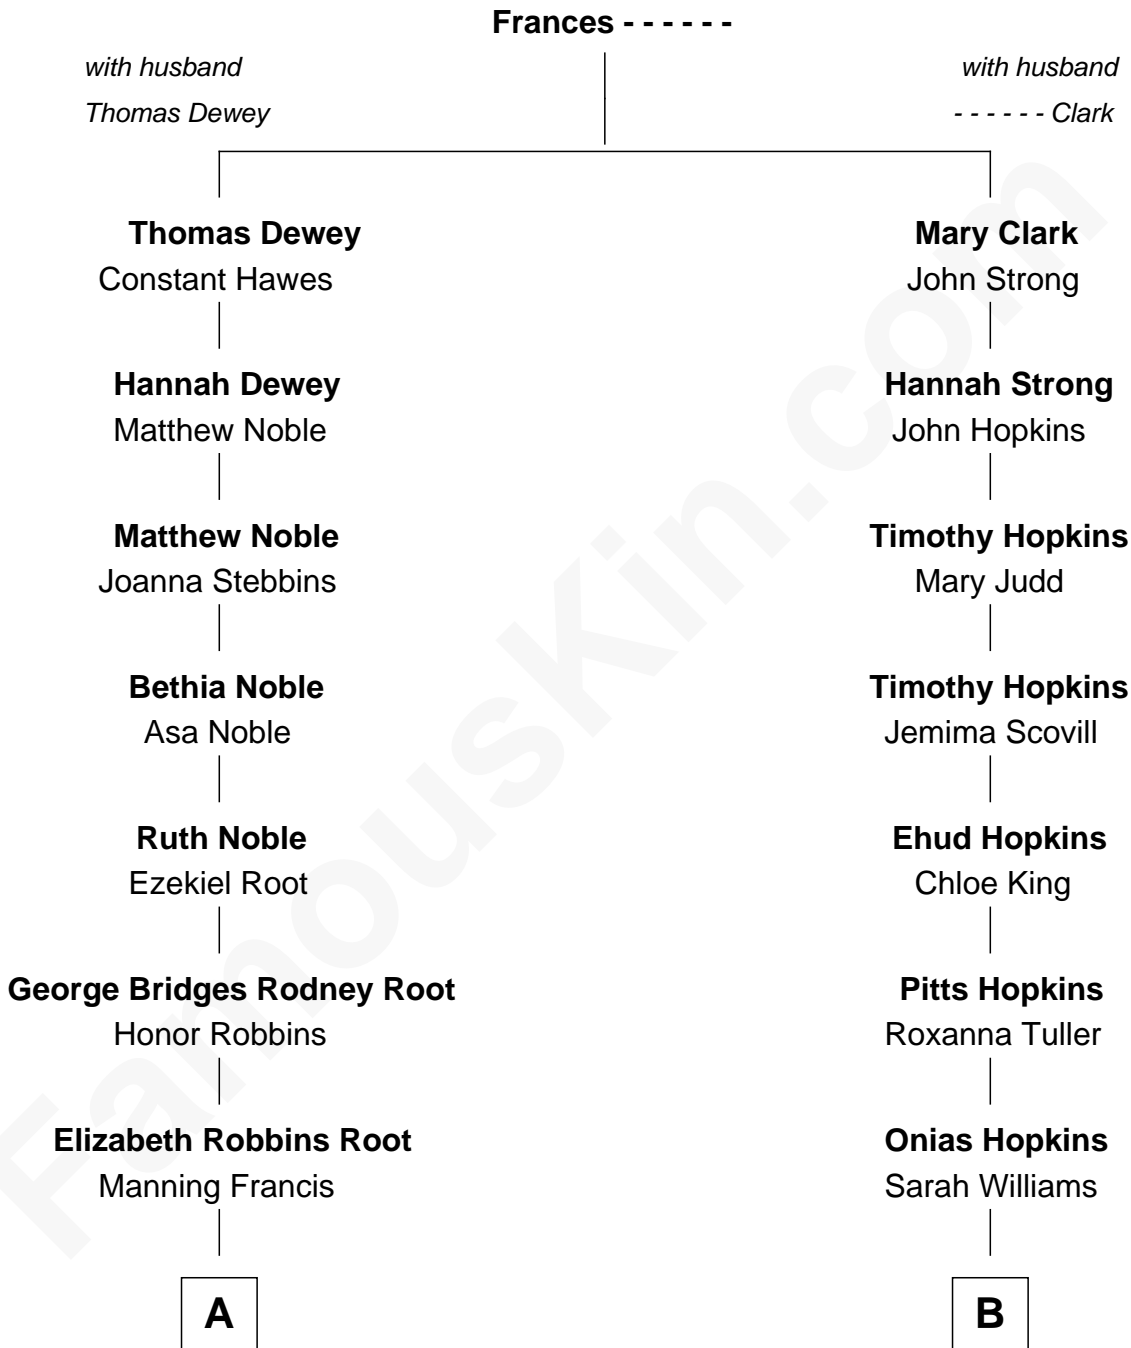

FamousKin.com

Relationship Chart of

Nancy (Davis) Reagan

First Lady of President Ronald Reagan

10th cousin 3 times removed of

Taylor Lautner
TV and Movie Actor

A

Frederick Augustus Francis

Jessie Anne Stevens

Anne Ayers Francis

John Newell Robbins

Kenneth Seymour Robbins

Edith Prescott Lockett

Nancy (Davis) Reagan

First Lady of Ronald Reagan

B