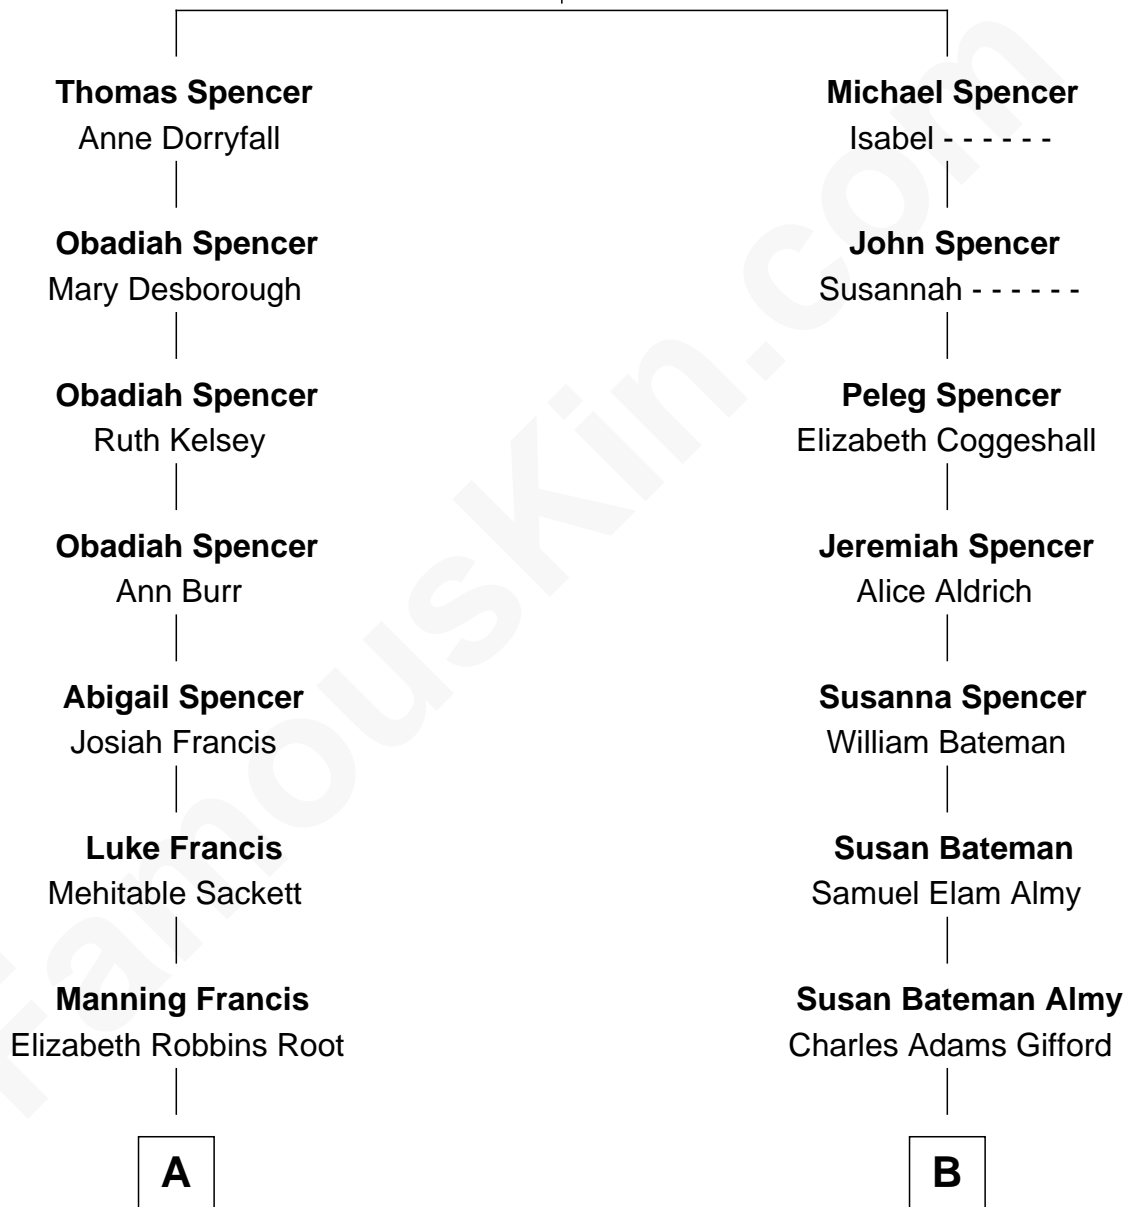

FamousKin.com

Relationship Chart of

Nancy (Davis) Reagan

First Lady of President Ronald Reagan

9th cousin 1 time removed of

Marilyn Monroe

Actress, Model, and Singer

Gerard Spencer

Alice Whitbread

A

Frederick Augustus Francis

Jessie Anne Stevens

Anne Ayers Francis

John Newell Robbins

Kenneth Seymour Robbins

Edith Prescott Lockett

Nancy (Davis) Reagan

First Lady of Ronald Reagan

B

Frederick Almy Gifford

Elizabeth Easton Tennant

Charles Stanley Gifford

Gladys Pearl Monroe

Marilyn Monroe