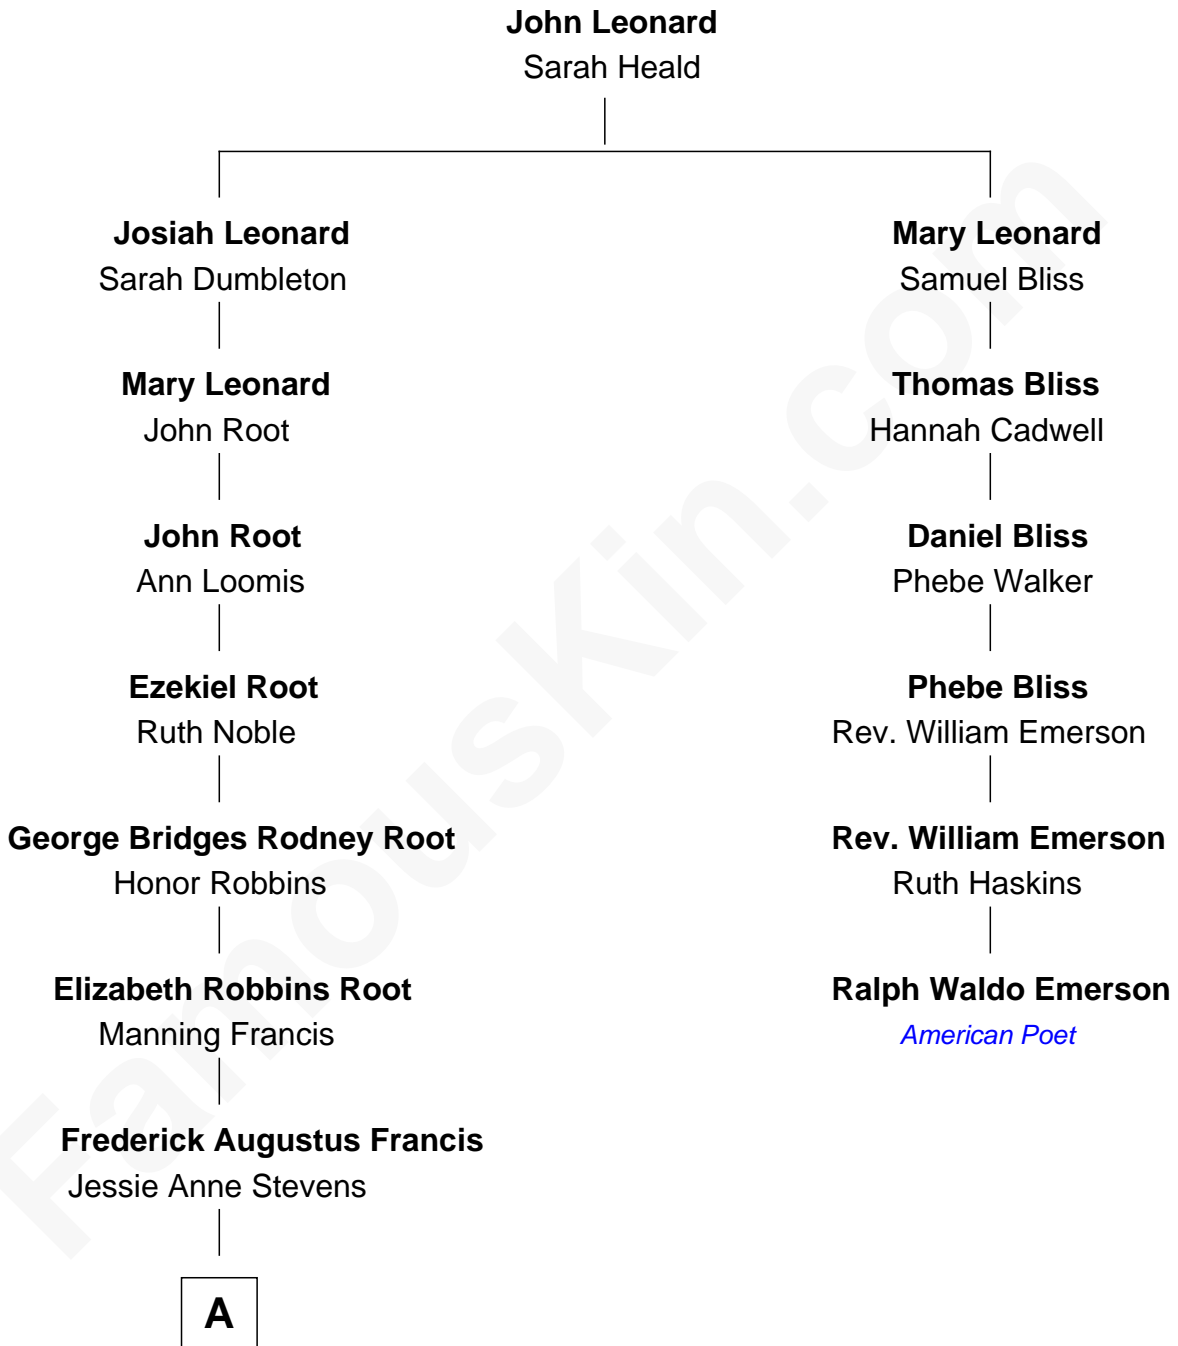

FamousKin.com

Relationship Chart of

Nancy (Davis) Reagan

First Lady of President Ronald Reagan

5th cousin 4 times removed of

Ralph Waldo Emerson

American Poet

A

—
Anne Ayers Francis
John Newell Robbins

—
Kenneth Seymour Robbins
Edith Prescott Lockett

—
Nancy (Davis) Reagan
First Lady of Ronald Reagan

FamousKin.com