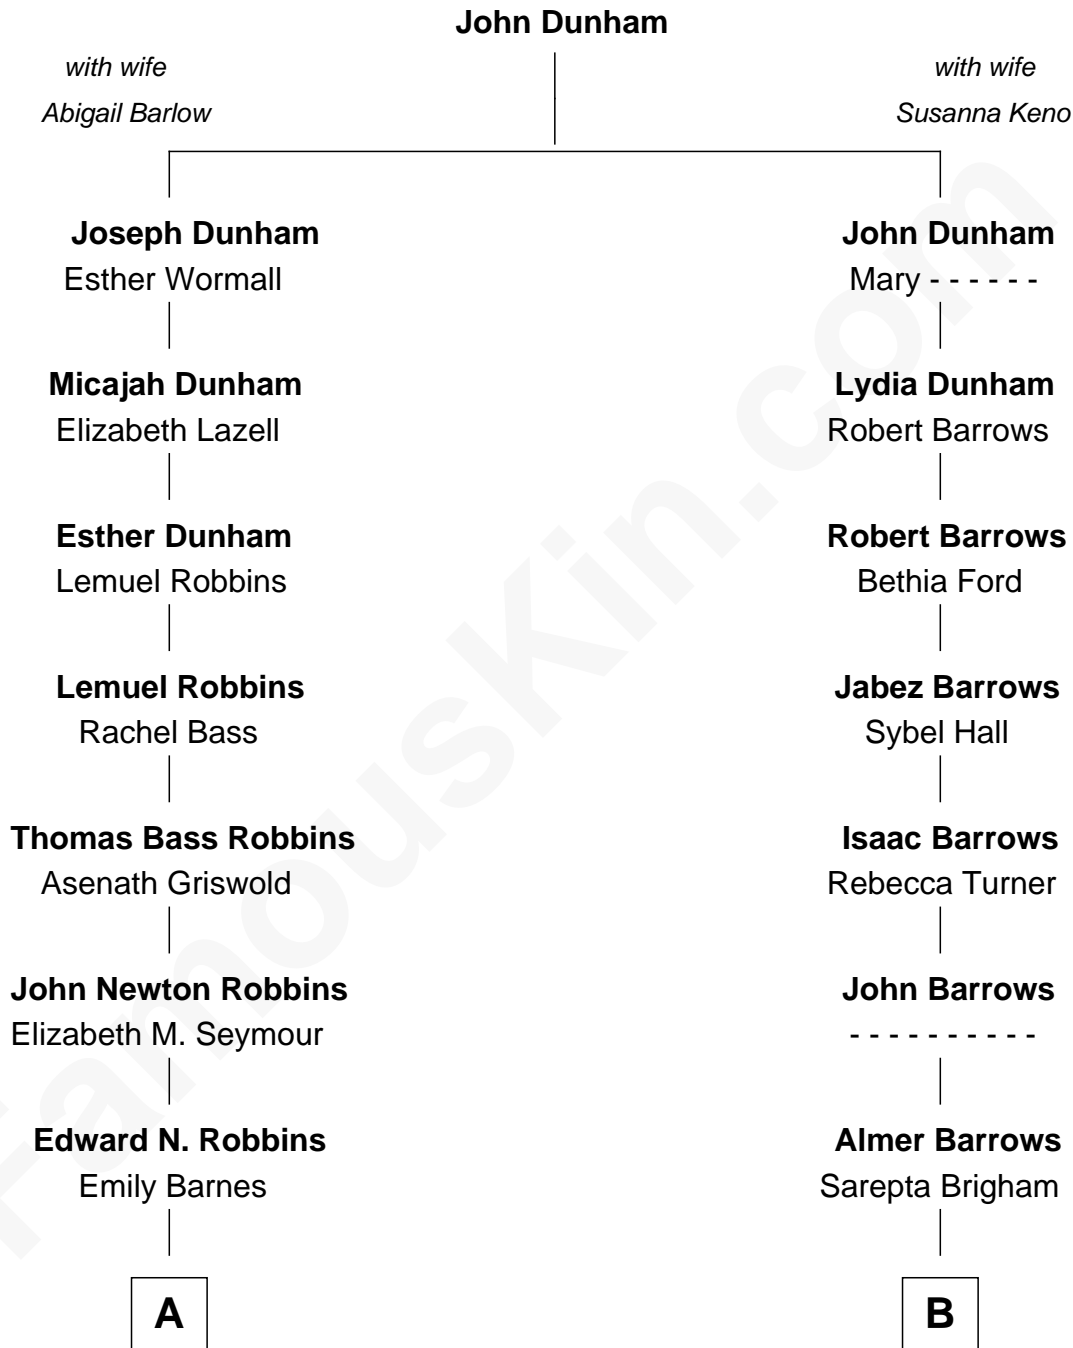

FamousKin.com

Relationship Chart of

Nancy (Davis) Reagan

First Lady of President Ronald Reagan

9th cousin 2 times removed of

Sydney Biddle Barrows

Mayflower Madam

A

John Newell Robbins

Anne Ayers Francis

Kenneth Seymour Robbins

Edith Prescott Lockett

Nancy (Davis) Reagan

First Lady of Ronald Reagan

B

Walter Almer Barrows

Mary Hughes Wales

Walter Almer Barrows

Sarah Olive Byers

Donald Byers Barrows

Sydney Biddle

Donald Byers Barrows

Jeannette Ballantine

Sydney Biddle Barrows

Mayflower Madam