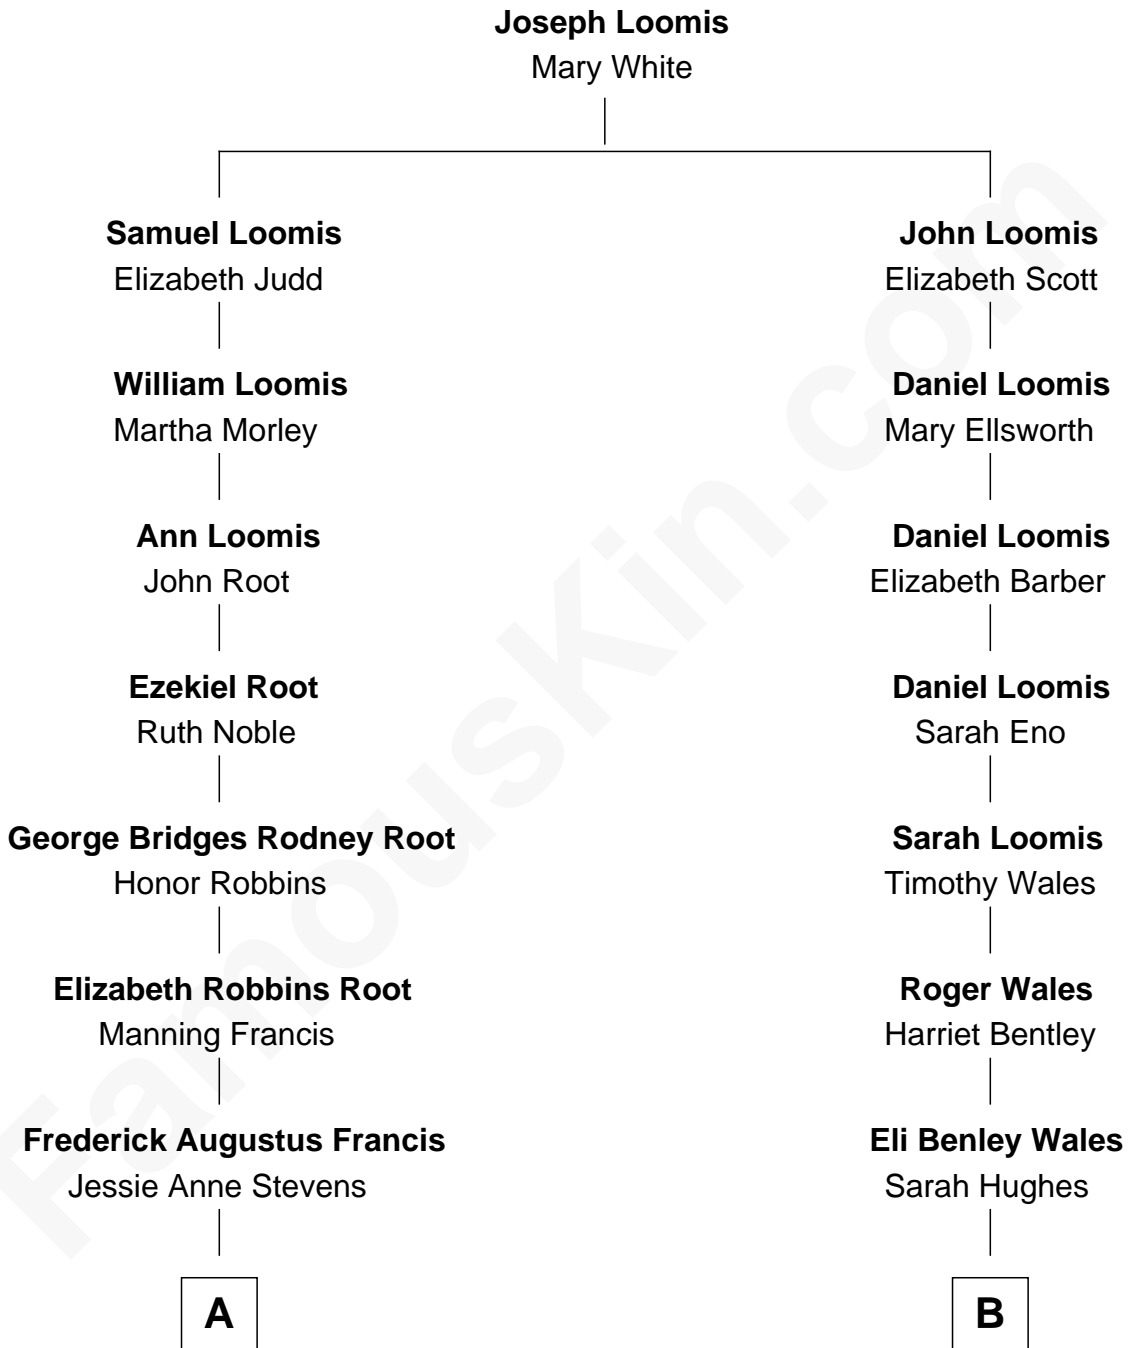

# FamousKin.com

## Relationship Chart of Nancy (Davis) Reagan

*First Lady of President Ronald Reagan*

9th cousin 2 times removed of

**Sydney Biddle Barrows**

*Mayflower Madam*

**A**

**Anne Ayers Francis**  
John Newell Robbins

**Kenneth Seymour Robbins**  
Edith Prescott Lockett

**Nancy (Davis) Reagan**  
*First Lady of Ronald Reagan*

**B**

**Mary Hughes Wales**  
Walter Almer Barrows

**Walter Almer Barrows**  
Sarah Olive Byers