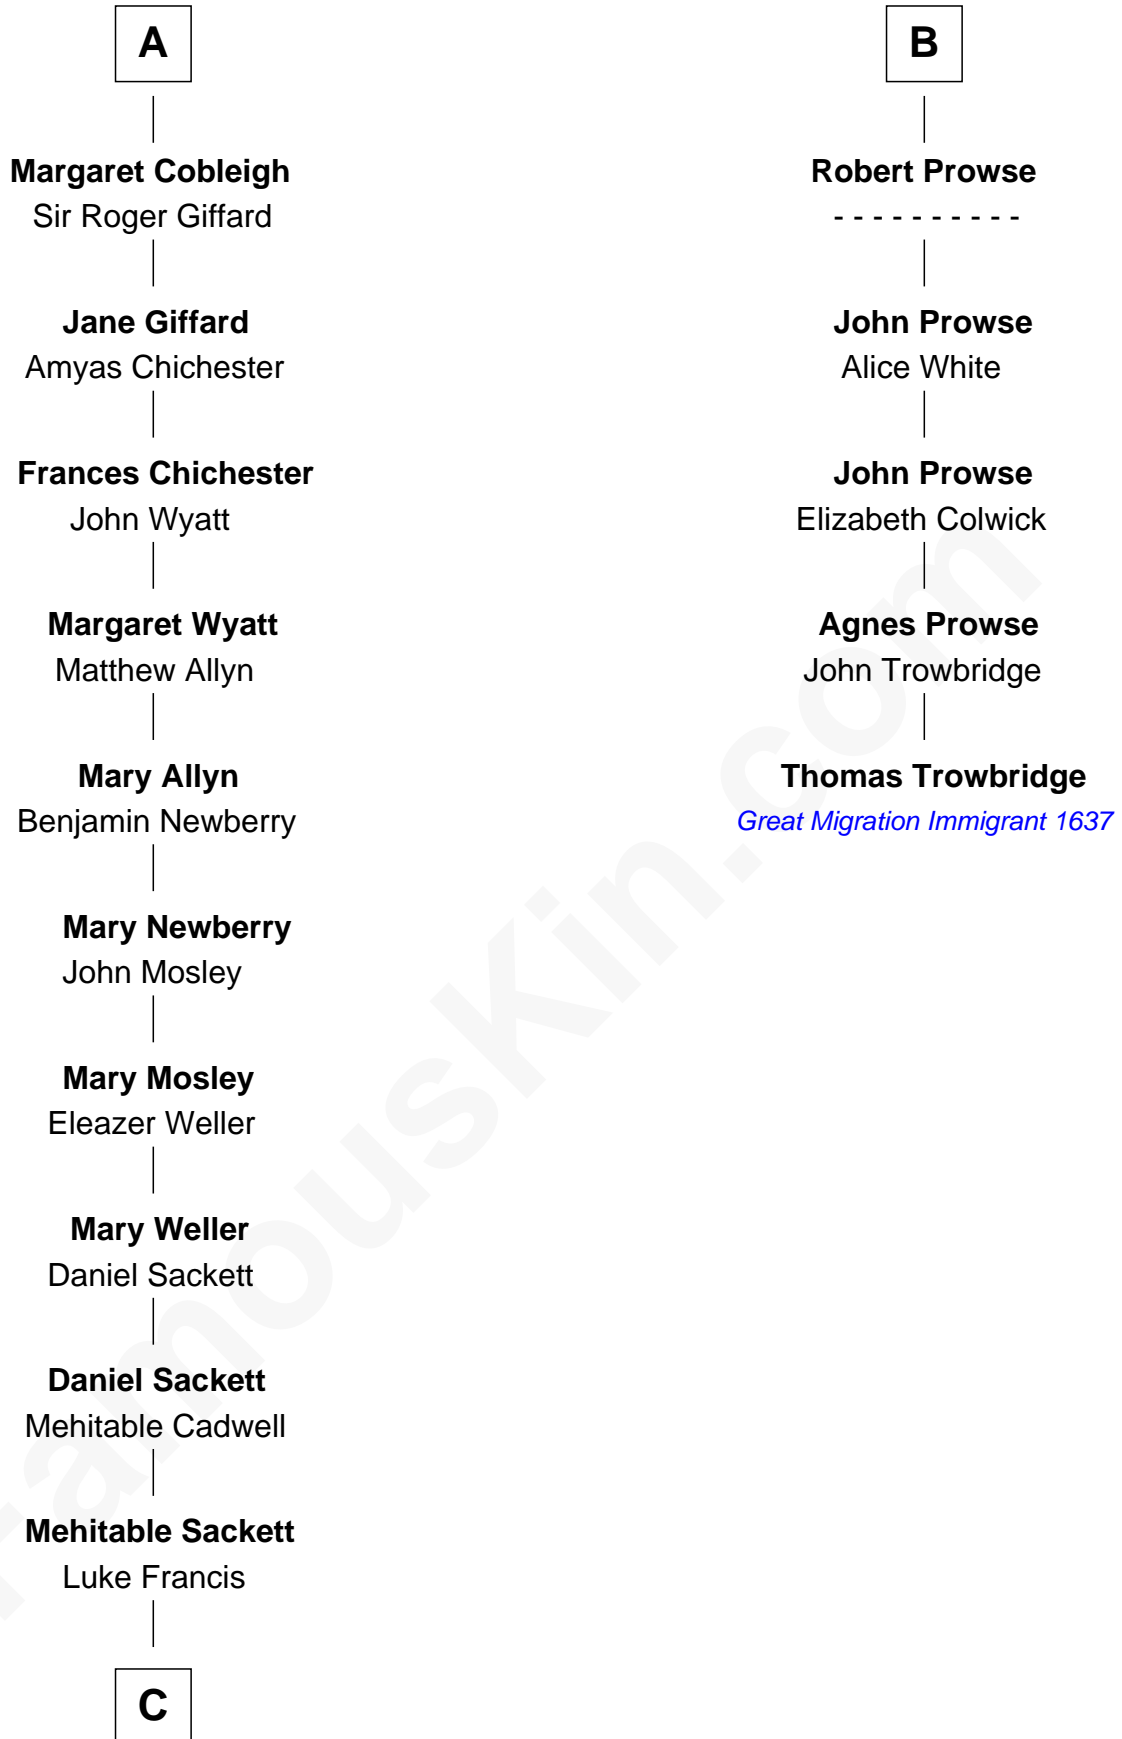

FamousKin.com

Relationship Chart of

Nancy (Davis) Reagan

First Lady of President Ronald Reagan

11th cousin 10 times removed of

Thomas Trowbridge

(c1600 - 1672/3) Great Migration Immigrant 1637

Sir Humphrey de Beauchamp

Sibyl Oliver

C

—
Manning Francis
Elizabeth Robbins Root

—
Frederick Augustus Francis
Jessie Anne Stevens

—
Anne Ayers Francis
John Newell Robbins

—
Kenneth Seymour Robbins
Edith Prescott Lockett

—
Nancy (Davis) Reagan
First Lady of Ronald Reagan