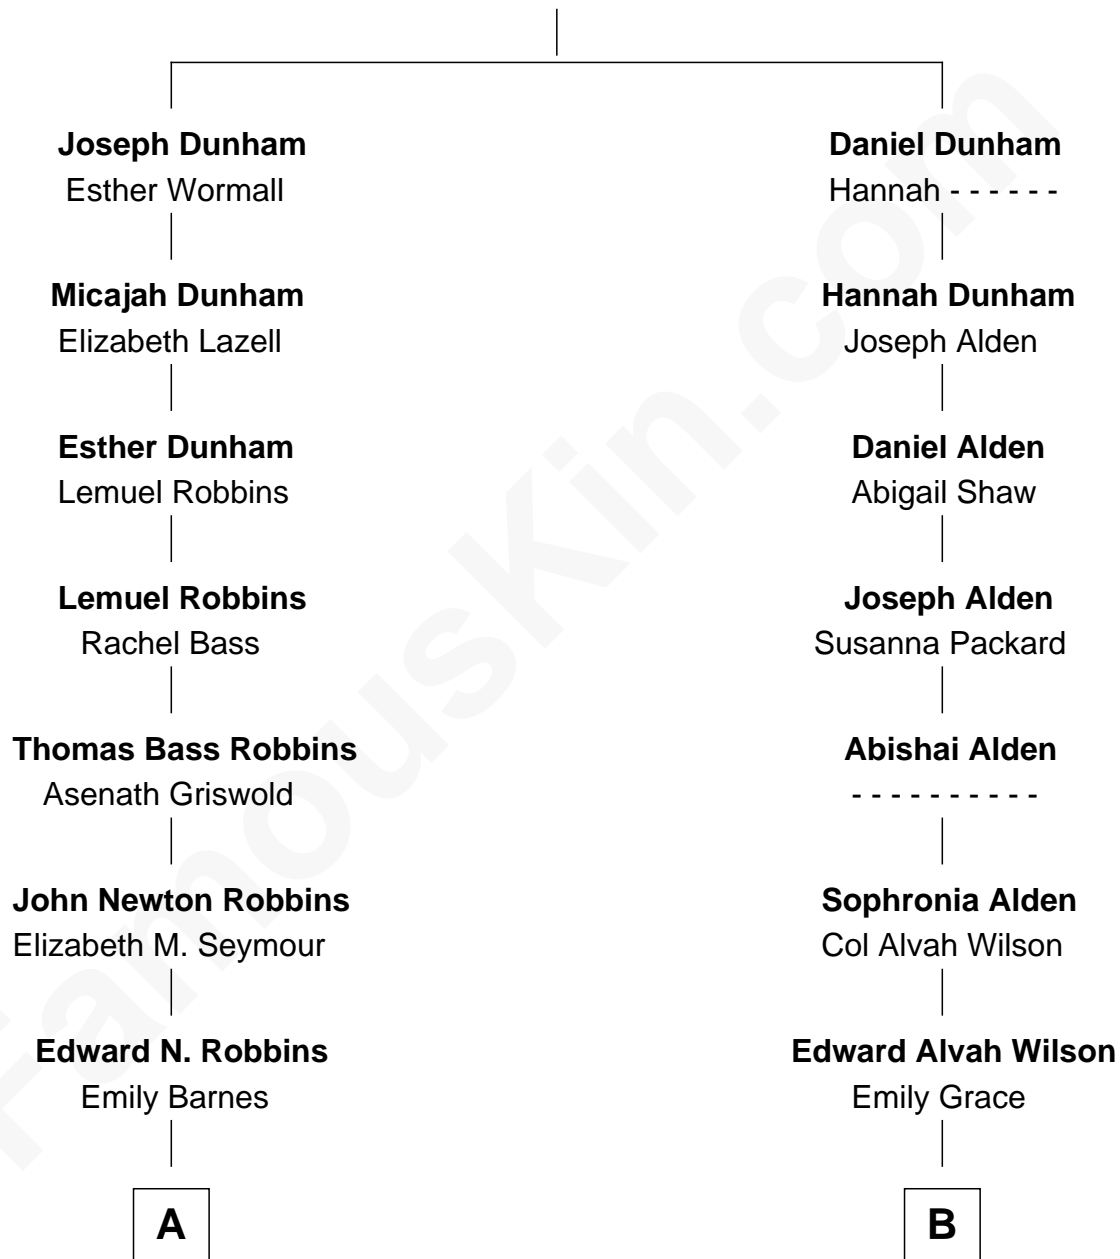

FamousKin.com

Relationship Chart of Nancy (Davis) Reagan

First Lady of President Ronald Reagan

9th cousin of

James Merrill

Pulitzer Prize Winning Poet

John Dunham

Abigail Barlow

A

John Newell Robbins

Anne Ayers Francis

Kenneth Seymour Robbins

Edith Prescott Lockett

Nancy (Davis) Reagan

First Lady of Ronald Reagan

B