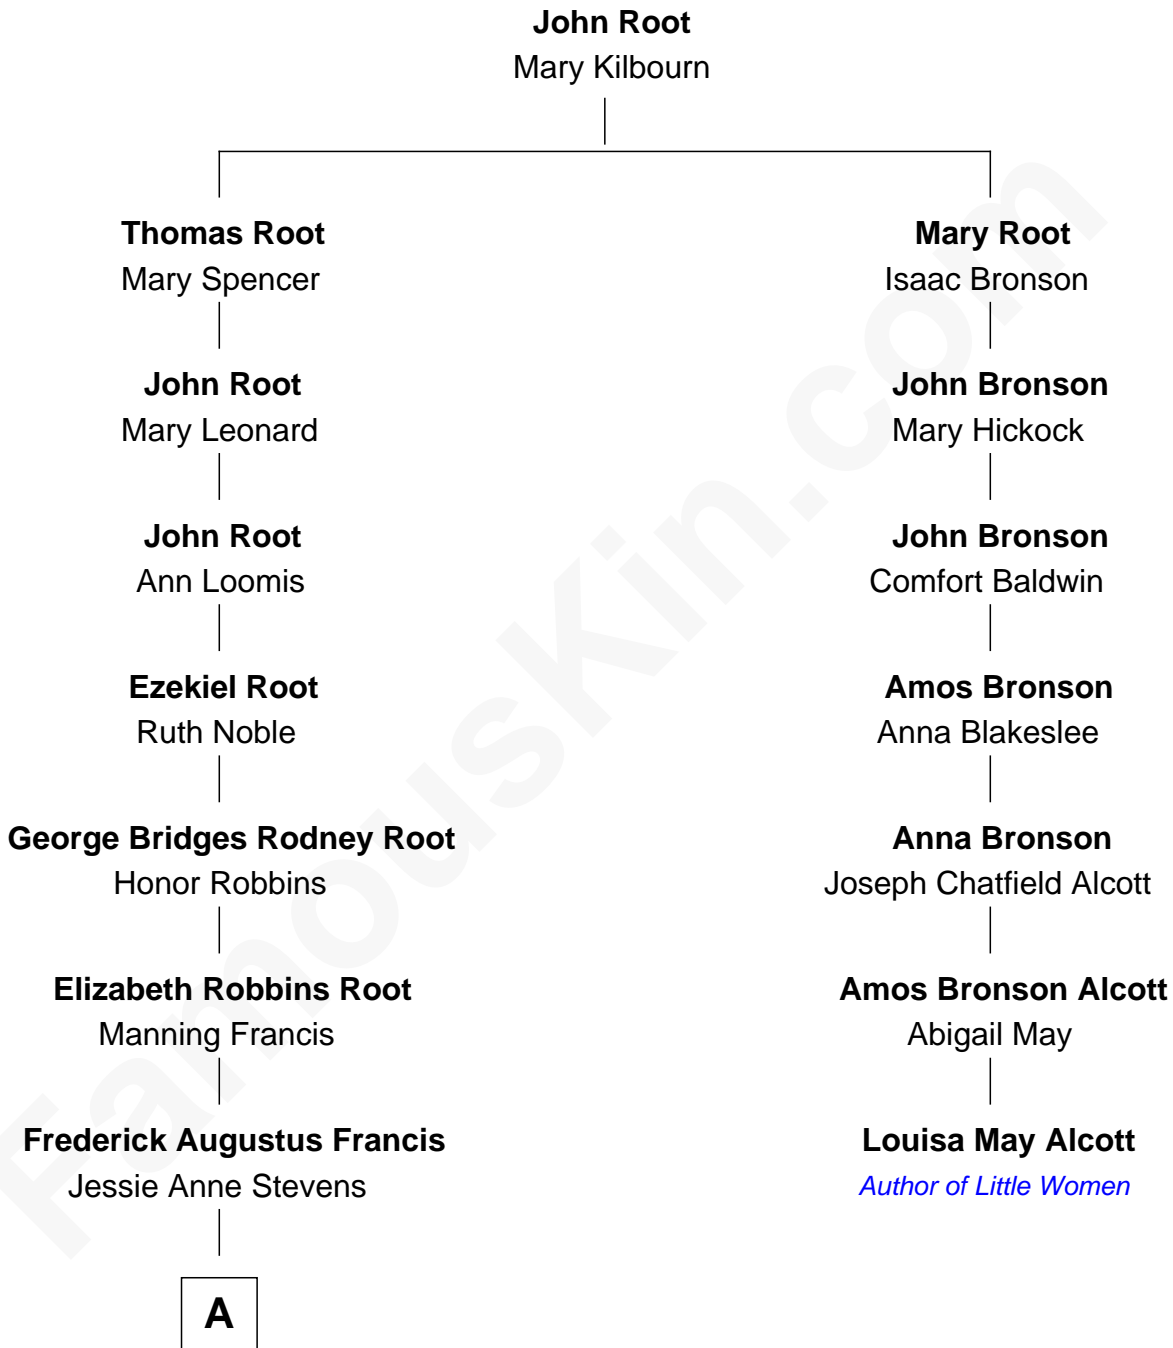

# FamousKin.com

## Relationship Chart of

### Nancy (Davis) Reagan

*First Lady of President Ronald Reagan*

6th cousin 3 times removed of

**Louisa May Alcott**  
*Author of Little Women*

**A**

—  
**Anne Ayers Francis**  
John Newell Robbins

—  
**Kenneth Seymour Robbins**  
Edith Prescott Lockett

—  
**Nancy (Davis) Reagan**  
*First Lady of Ronald Reagan*

FamousKin.com