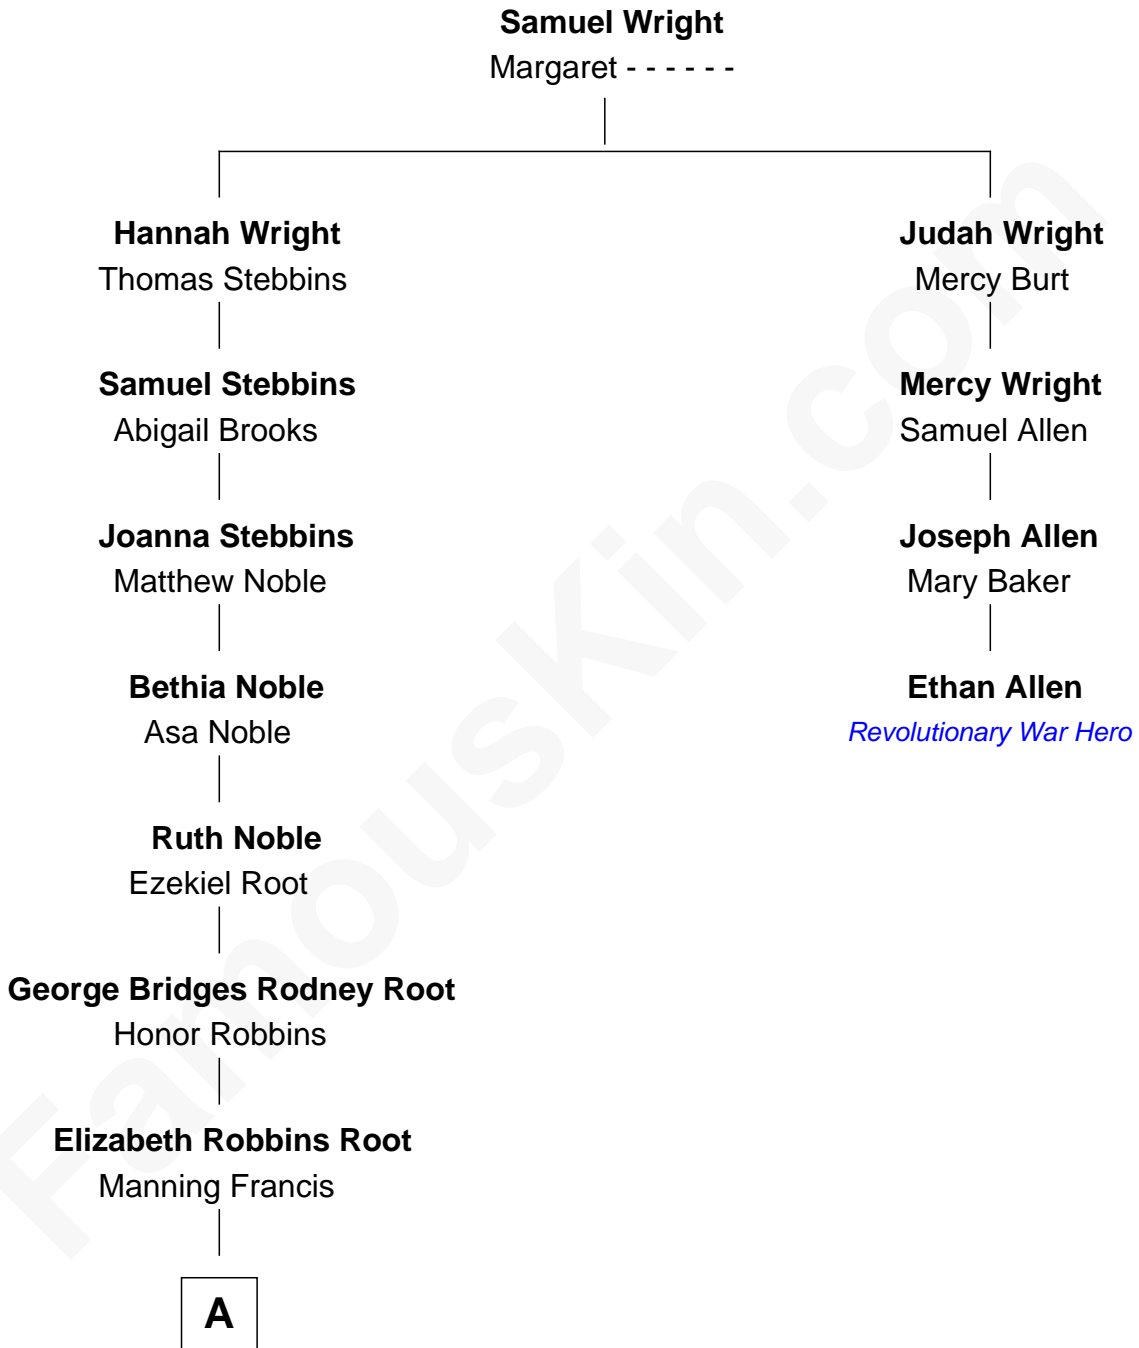

FamousKin.com

Relationship Chart of Nancy (Davis) Reagan

First Lady of President Ronald Reagan

3rd cousin 7 times removed of

Ethan Allen

Revolutionary War Hero

A

—
Frederick Augustus Francis

Jessie Anne Stevens

—
Anne Ayers Francis

John Newell Robbins

—
Kenneth Seymour Robbins

Edith Prescott Lockett

—
Nancy (Davis) Reagan

First Lady of Ronald Reagan

FamousKin.com