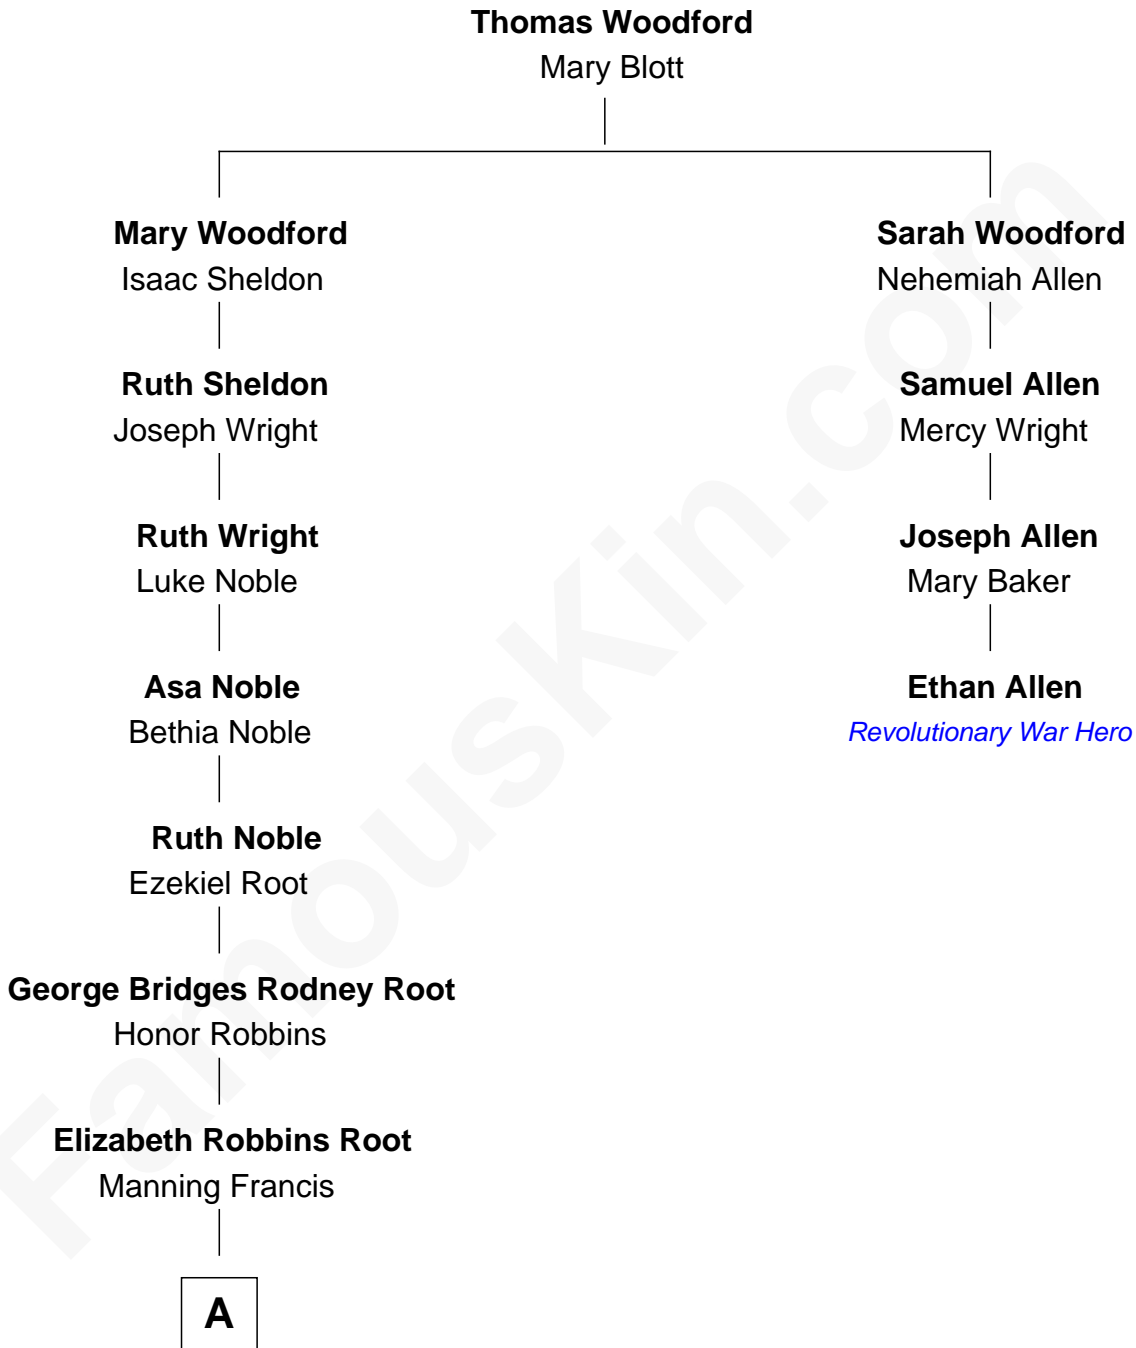

FamousKin.com

Relationship Chart of

Nancy (Davis) Reagan

First Lady of President Ronald Reagan

3rd cousin 7 times removed of

Ethan Allen

Revolutionary War Hero

A

—
Frederick Augustus Francis

Jessie Anne Stevens

—
Anne Ayers Francis

John Newell Robbins

—
Kenneth Seymour Robbins

Edith Prescott Lockett

—
Nancy (Davis) Reagan

First Lady of Ronald Reagan