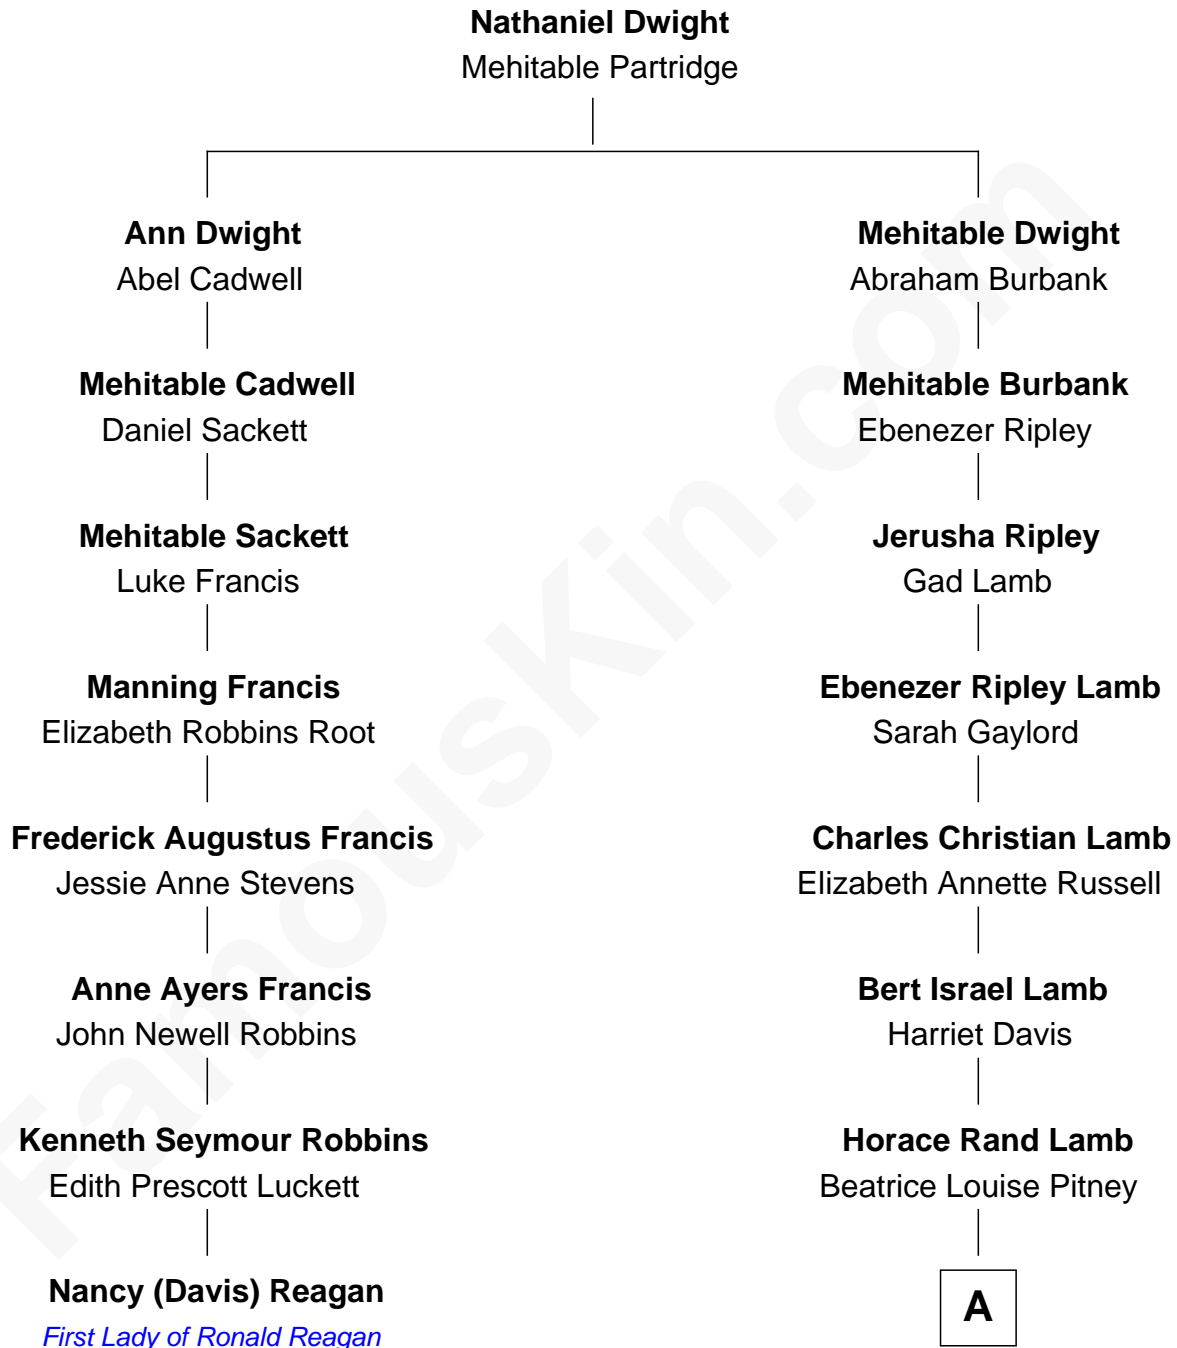

FamousKin.com

Relationship Chart of

Nancy (Davis) Reagan

First Lady of President Ronald Reagan

7th cousin 1 time removed of

Christopher Reeve

Movie Actor