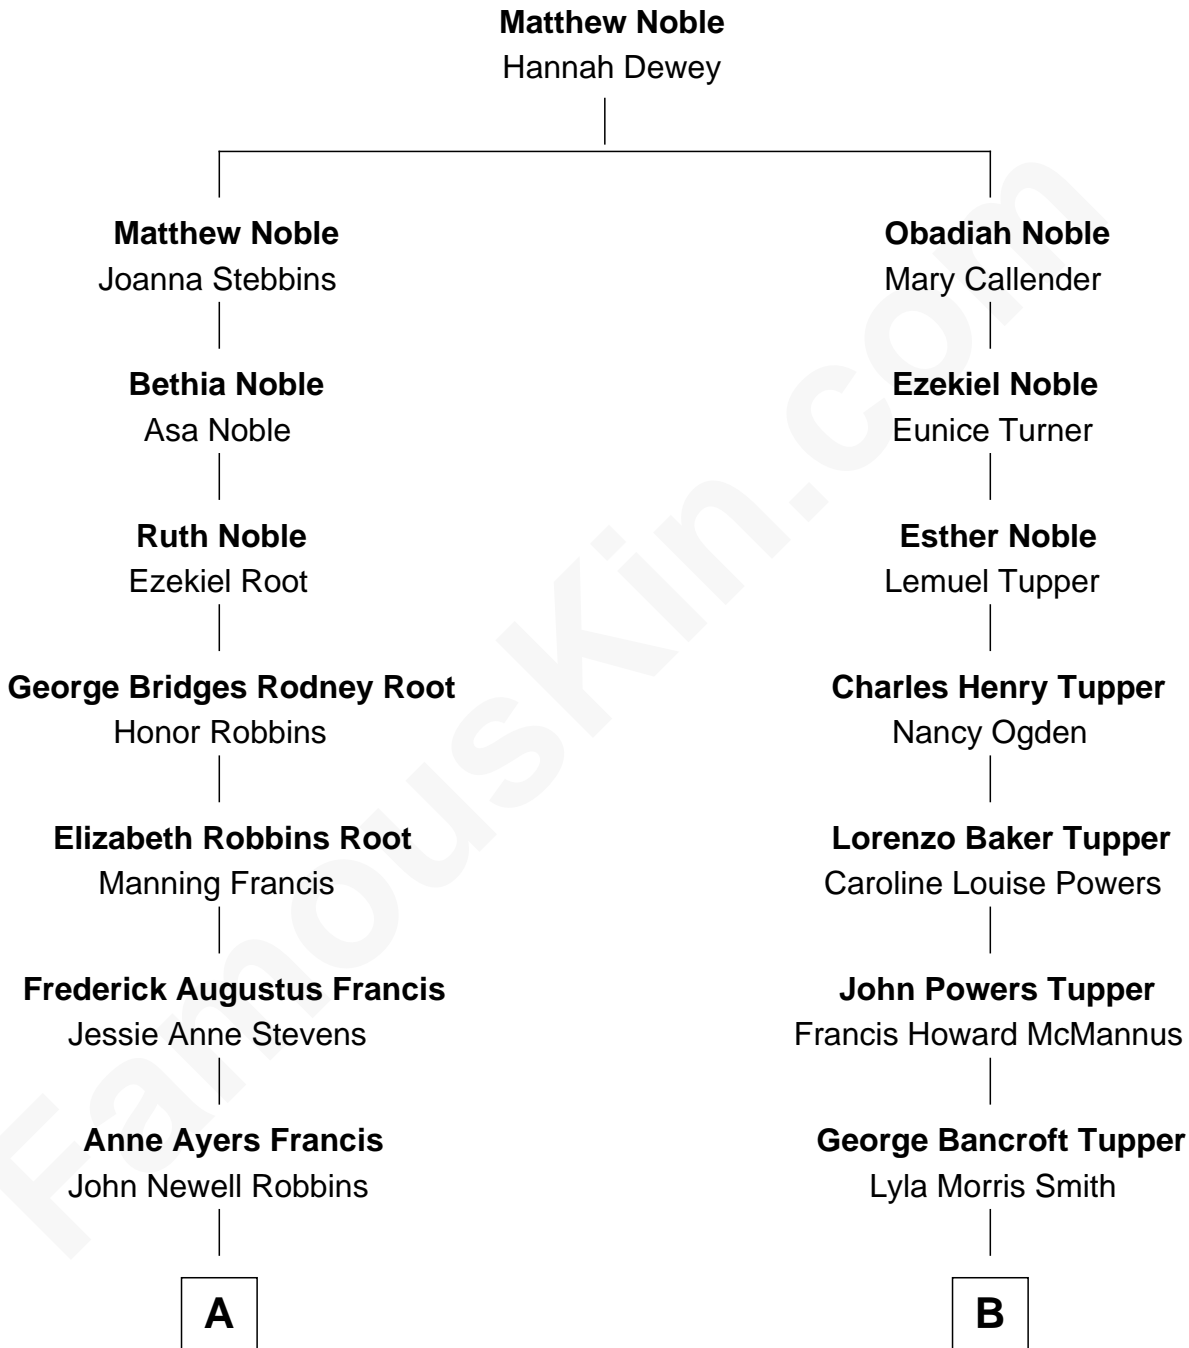

FamousKin.com

Relationship Chart of

Nancy (Davis) Reagan

First Lady of President Ronald Reagan

8th cousin of

Ken Burns

Documentary Filmmaker

A

Kenneth Seymour Robbins

Edith Prescott Lockett

Nancy (Davis) Reagan

First Lady of Ronald Reagan

B

Lyla Smith Tupper

Robert Kyle Burns

Ken Burns