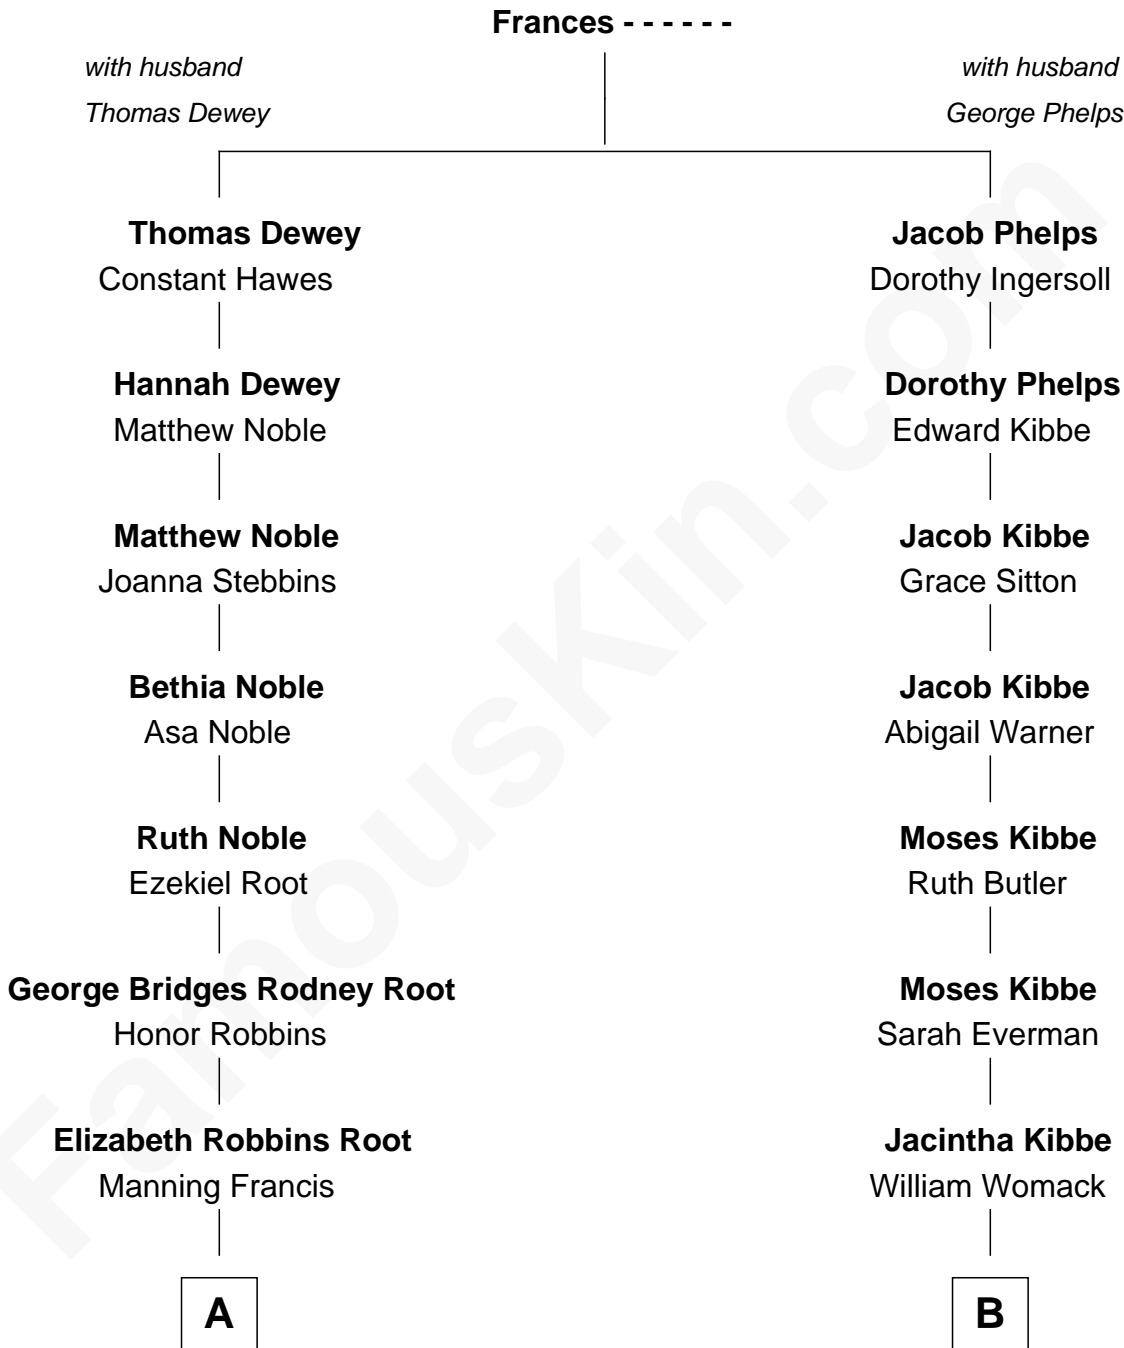

FamousKin.com

Relationship Chart of

Nancy (Davis) Reagan

First Lady of President Ronald Reagan

9th cousin 1 time removed of

Roy Rogers

Cowboy movie actor and singer

A

Frederick Augustus Francis

Jessie Anne Stevens

Anne Ayers Francis

John Newell Robbins

Kenneth Seymour Robbins

Edith Prescott Lockett

Nancy (Davis) Reagan

First Lady of Ronald Reagan