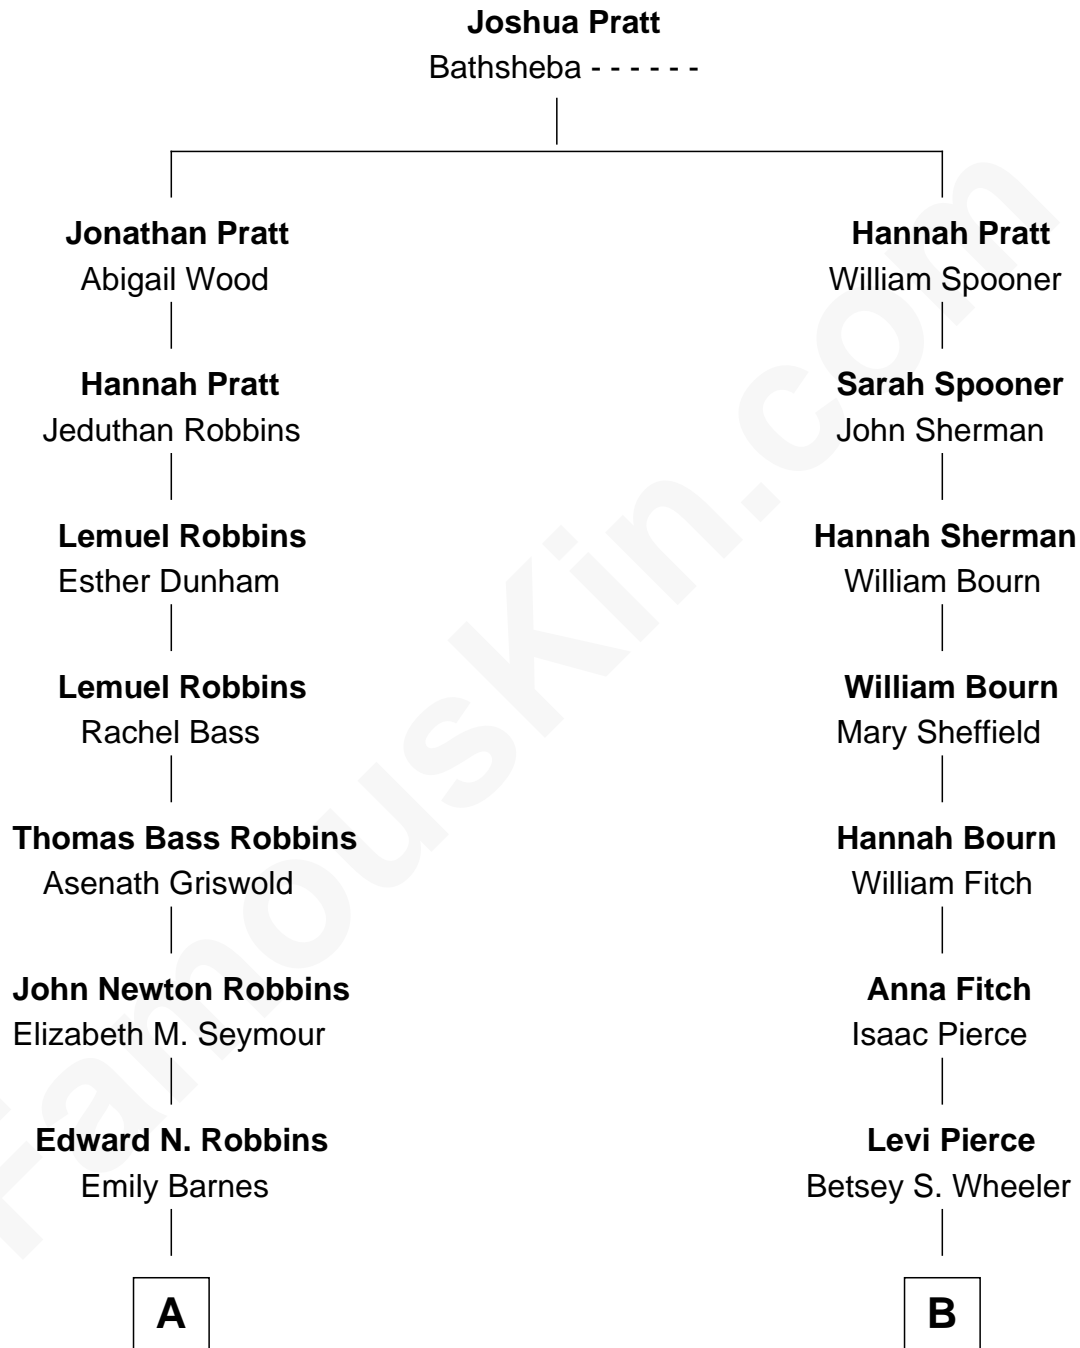

FamousKin.com

Relationship Chart of

Nancy (Davis) Reagan

First Lady of President Ronald Reagan

9th cousin 2 times removed of

George H. W. Bush

41st U.S. President

A

John Newell Robbins

Anne Ayers Francis

Kenneth Seymour Robbins

Edith Prescott Lockett

Nancy (Davis) Reagan

First Lady of Ronald Reagan

B

Elizabeth Slade Pierce

Cortland Philip Livingston Butler

Mary Elizabeth Butler

Robert Emmet Sheldon

Flora Sheldon

Samuel Prescott Bush

Prescott Sheldon Bush

Dorothy Wear Walker

George H. W. Bush

41st U.S. President