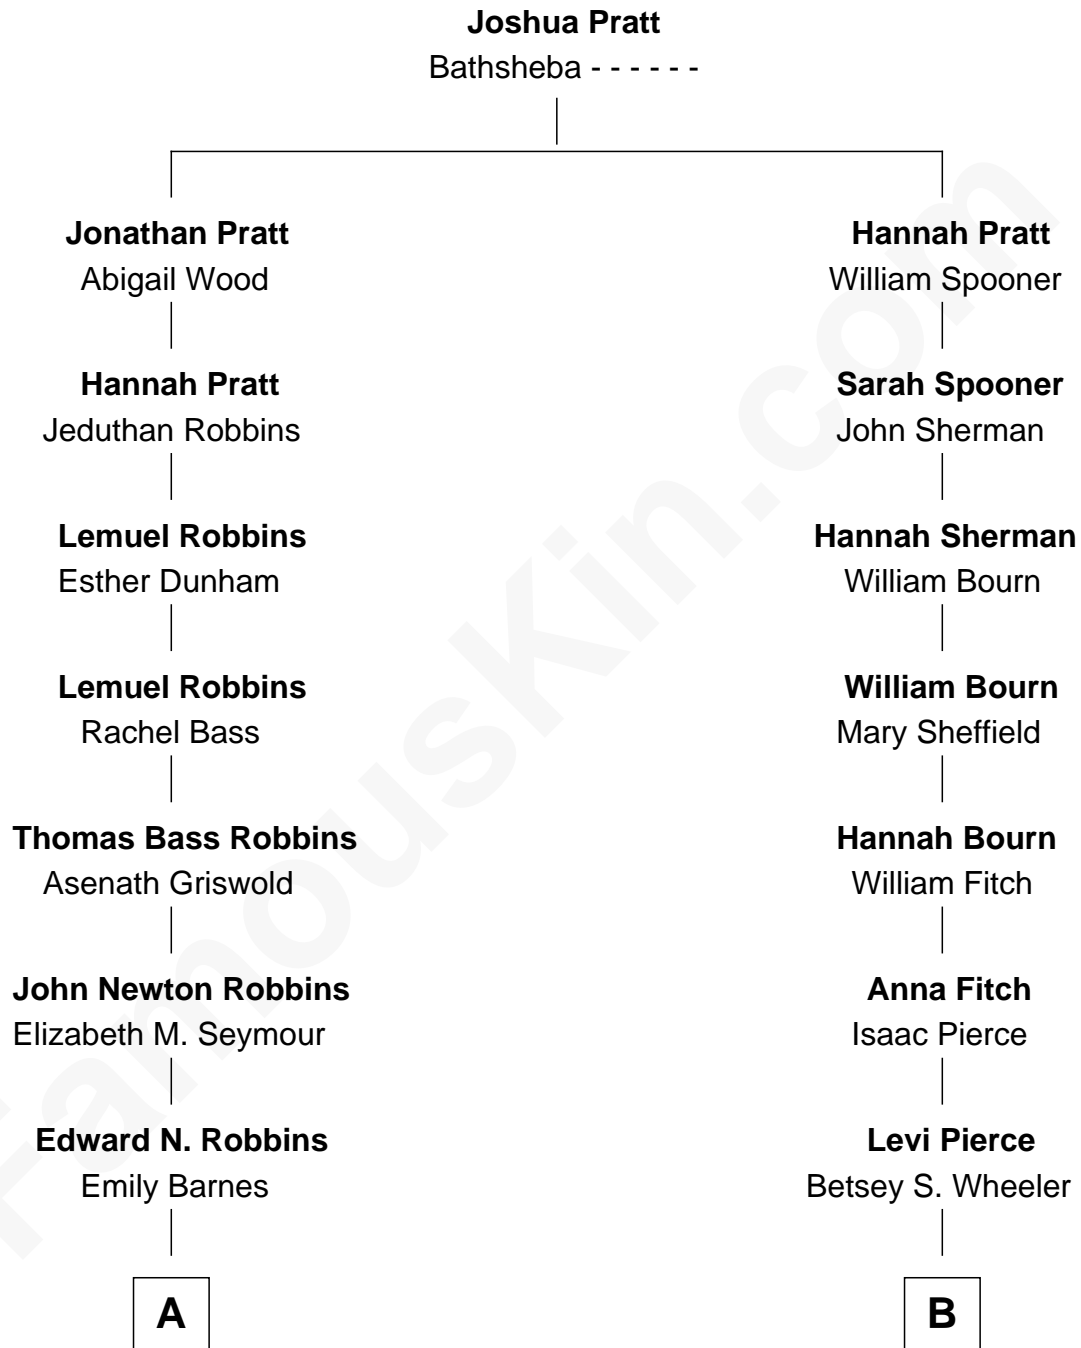

FamousKin.com

Relationship Chart of

Nancy (Davis) Reagan

First Lady of President Ronald Reagan

9th cousin 3 times removed of

George W. Bush
43rd U.S. President

A

John Newell Robbins

Anne Ayers Francis

Kenneth Seymour Robbins

Edith Prescott Lockett

Nancy (Davis) Reagan

First Lady of Ronald Reagan

B

Elizabeth Slade Pierce

Cortland Philip Livingston Butler

Mary Elizabeth Butler

Robert Emmet Sheldon

Flora Sheldon

Samuel Prescott Bush

Prescott Sheldon Bush

Dorothy Wear Walker

George Herbert Walker Bush

Barbara Pierce