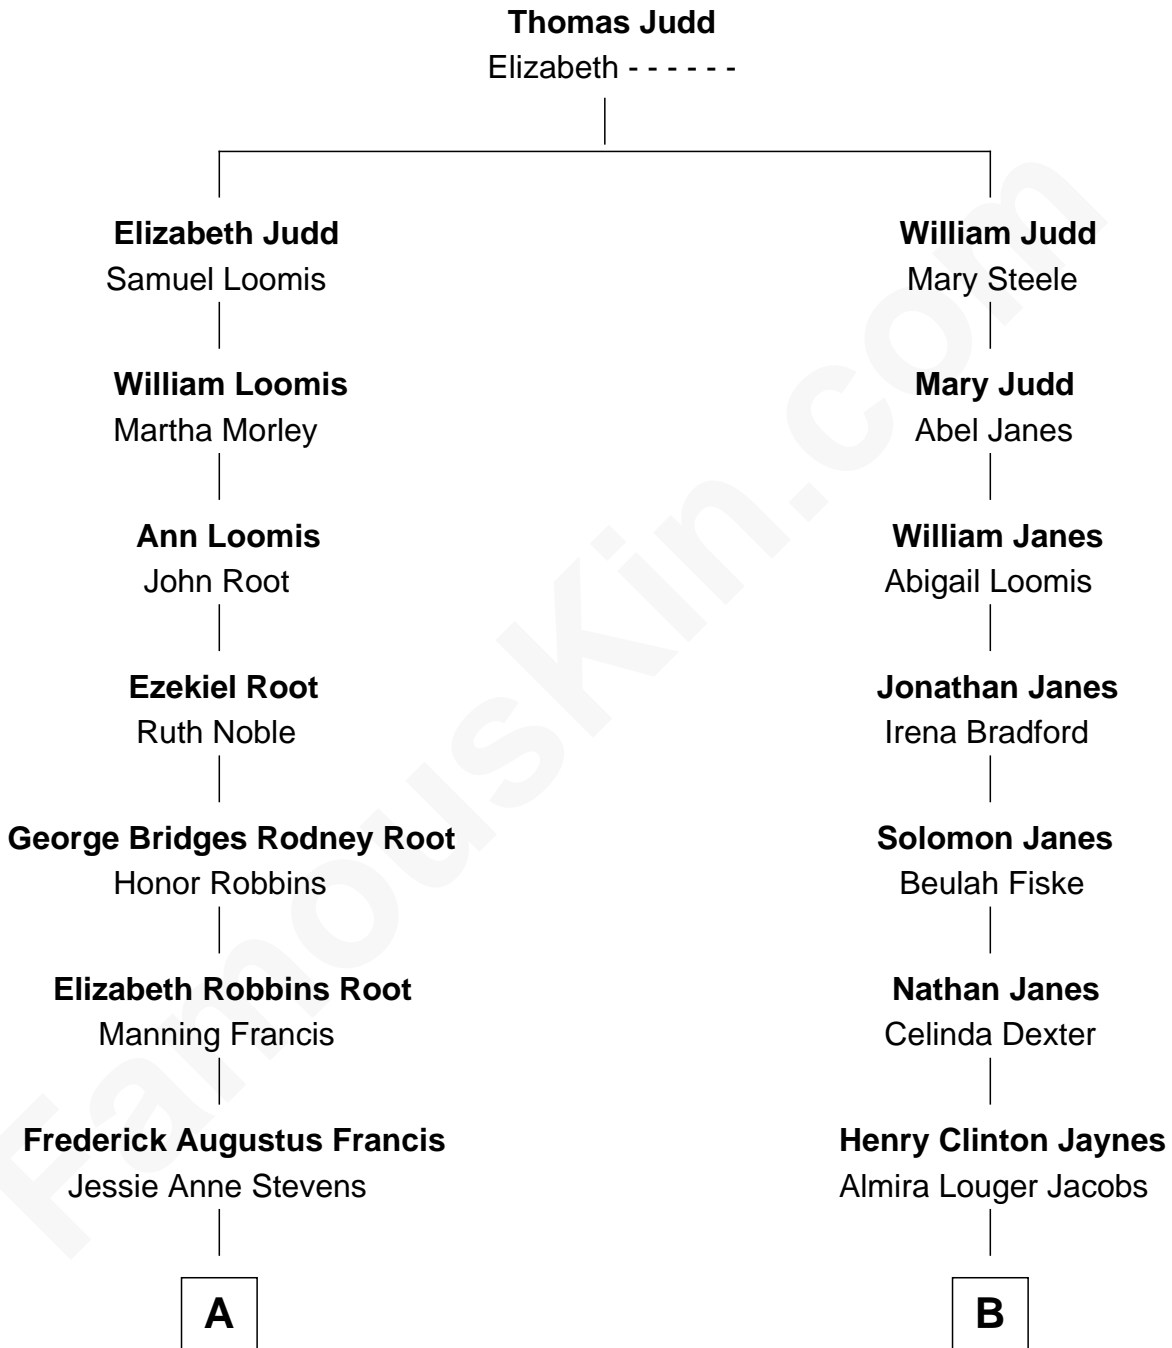

FamousKin.com

Relationship Chart of

Nancy (Davis) Reagan

First Lady of President Ronald Reagan

9th cousin of

Henry Fonda
Movie Actor

A

Anne Ayers Francis
John Newell Robbins

Kenneth Seymour Robbins
Edith Prescott Lockett

Nancy (Davis) Reagan
First Lady of Ronald Reagan

B

Henry Silas Jaynes
Elma L. Lanphear

Herberta Elma Jaynes
William Brace Fonda

Henry Fonda
Movie Actor

FamousKin.com