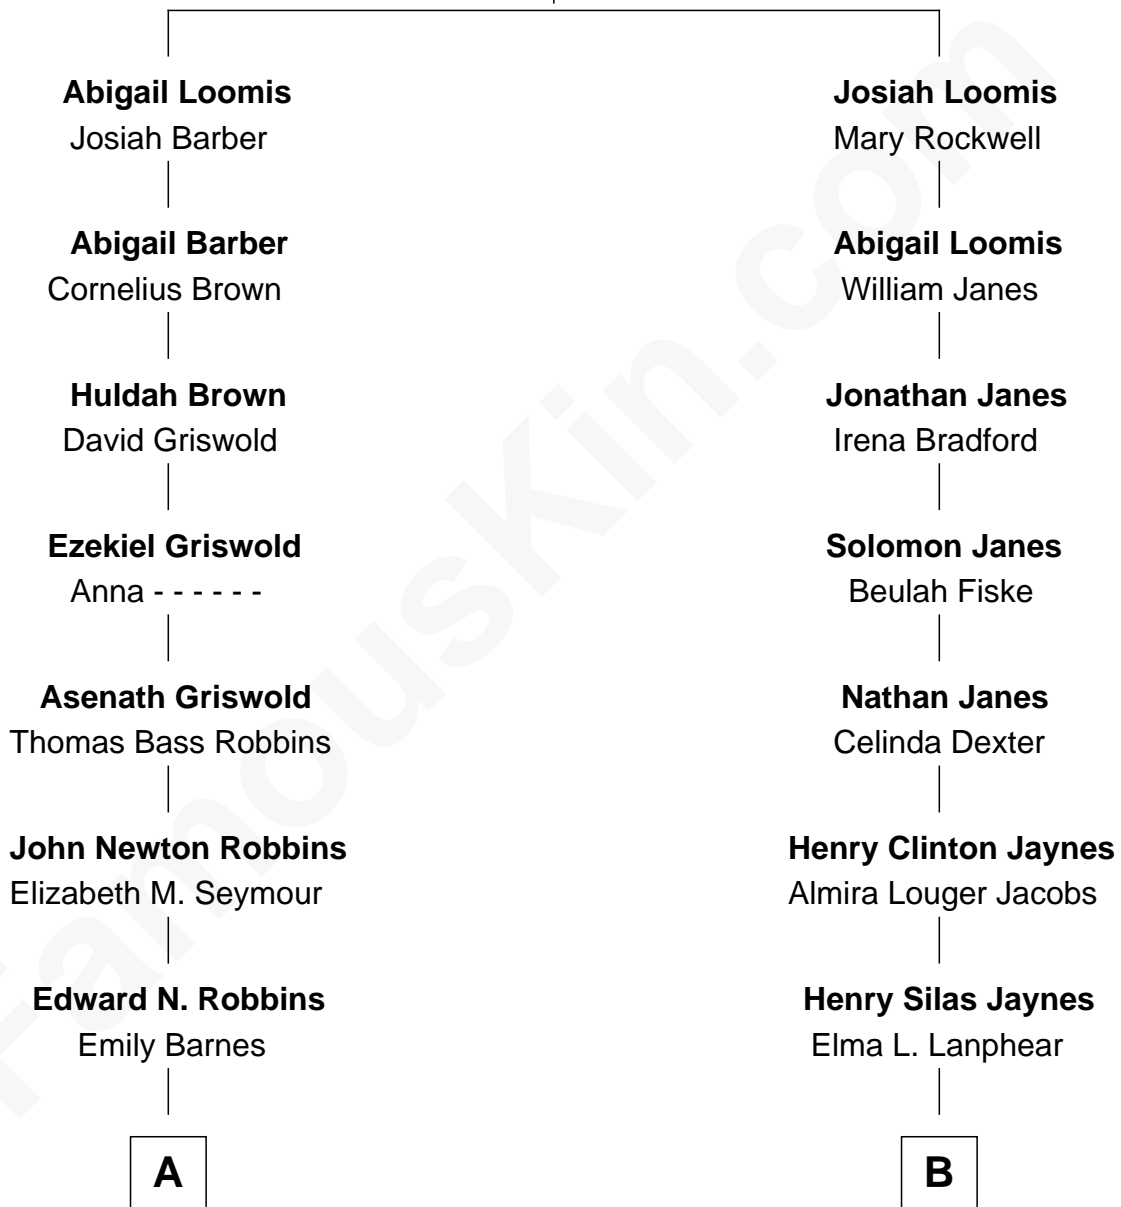

## Relationship Chart of

### Nancy (Davis) Reagan

*First Lady of President Ronald Reagan*

8th cousin 1 time removed of

**Henry Fonda**  
*Movie Actor*

**Nathaniel Loomis**  
Elizabeth Moore

FamousKin.com