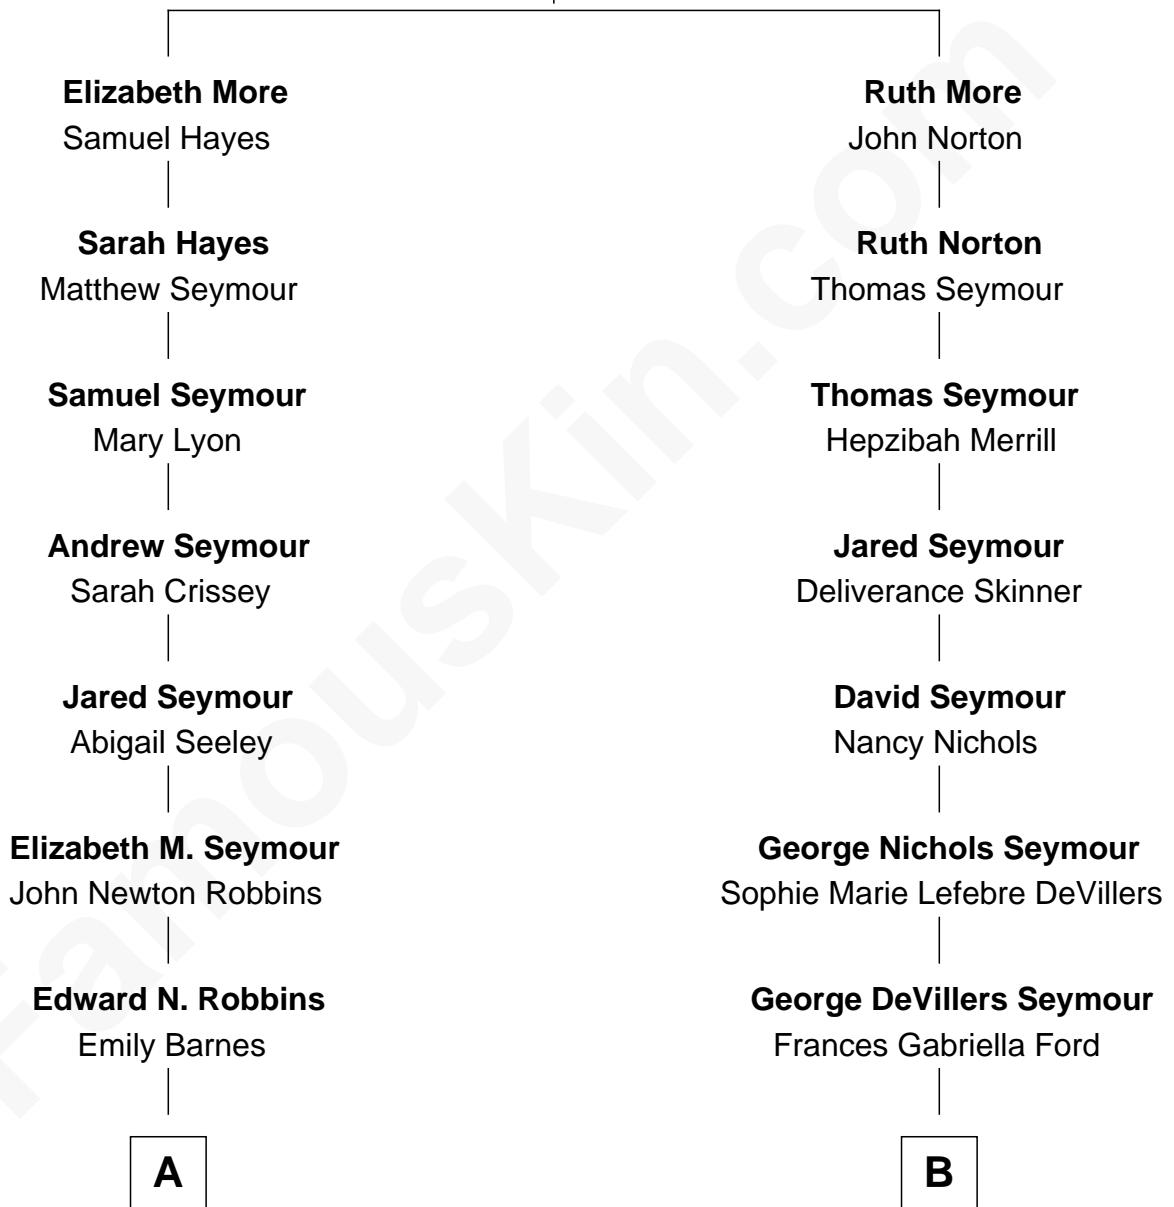

FamousKin.com

Relationship Chart of

Nancy (Davis) Reagan

First Lady of President Ronald Reagan

9th cousin of

Jane Fonda
Movie Actress

Isaac More
Ruth Stanley

A

John Newell Robbins

Anne Ayers Francis

Kenneth Seymour Robbins

Edith Prescott Lockett

Nancy (Davis) Reagan

First Lady of Ronald Reagan

B

Eugene Ford Seymour