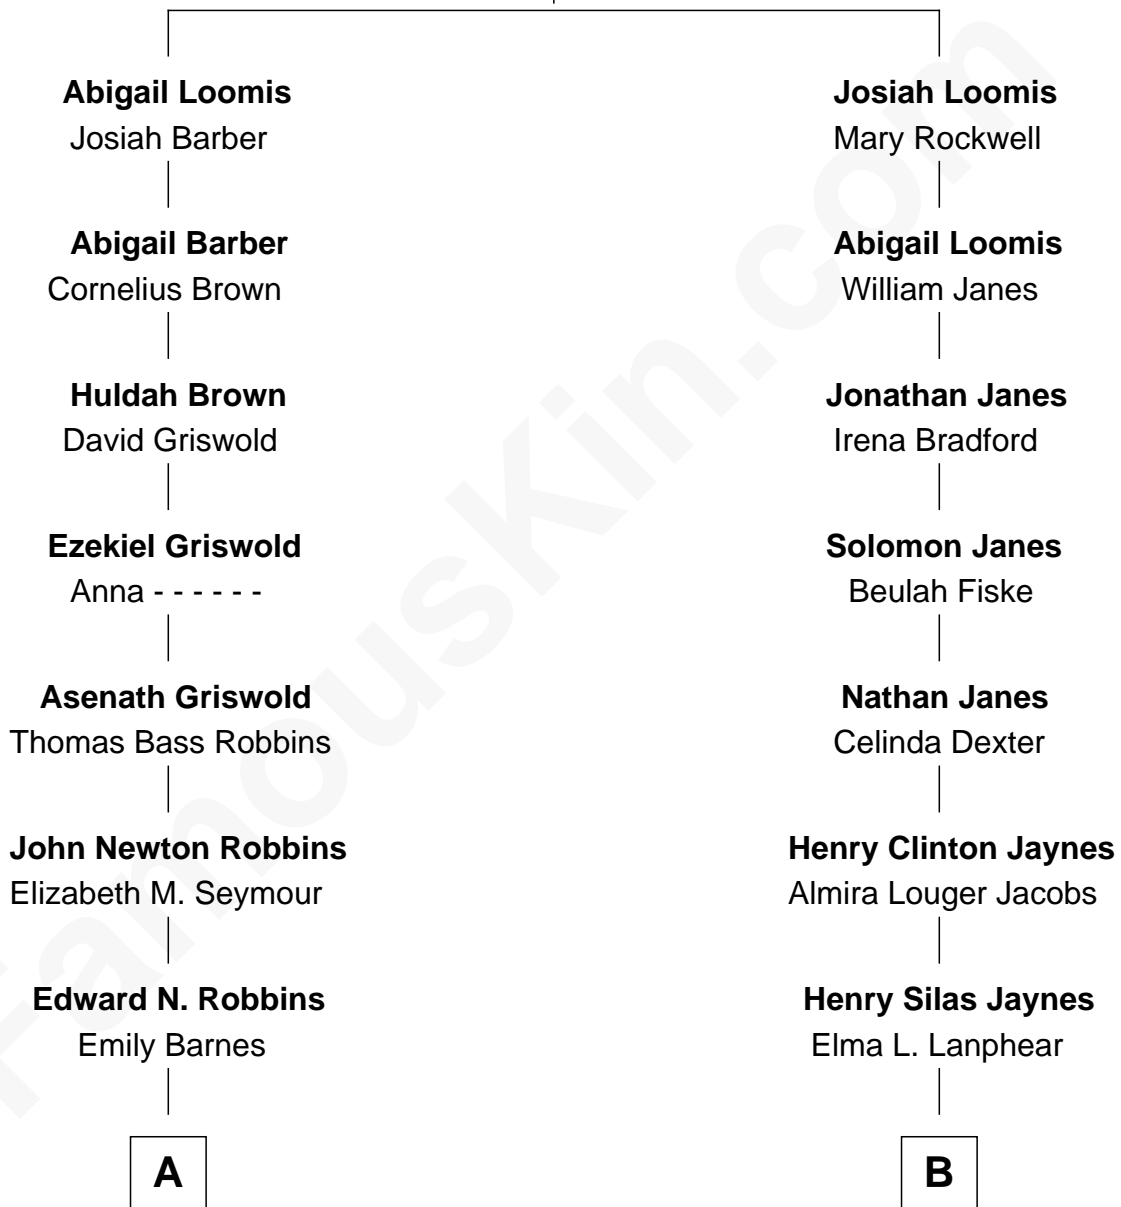

## Relationship Chart of

### Nancy (Davis) Reagan

*First Lady of President Ronald Reagan*

9th cousin of

**Jane Fonda**  
*Movie Actress*

**Nathaniel Loomis**  
Elizabeth Moore

**A**

**John Newell Robbins**

Anne Ayers Francis

**Kenneth Seymour Robbins**

Edith Prescott Lockett

**Nancy (Davis) Reagan**

*First Lady of Ronald Reagan*

**B**

**Herberta Elma Jaynes**

William Brace Fonda

**Henry Jaynes Fonda**