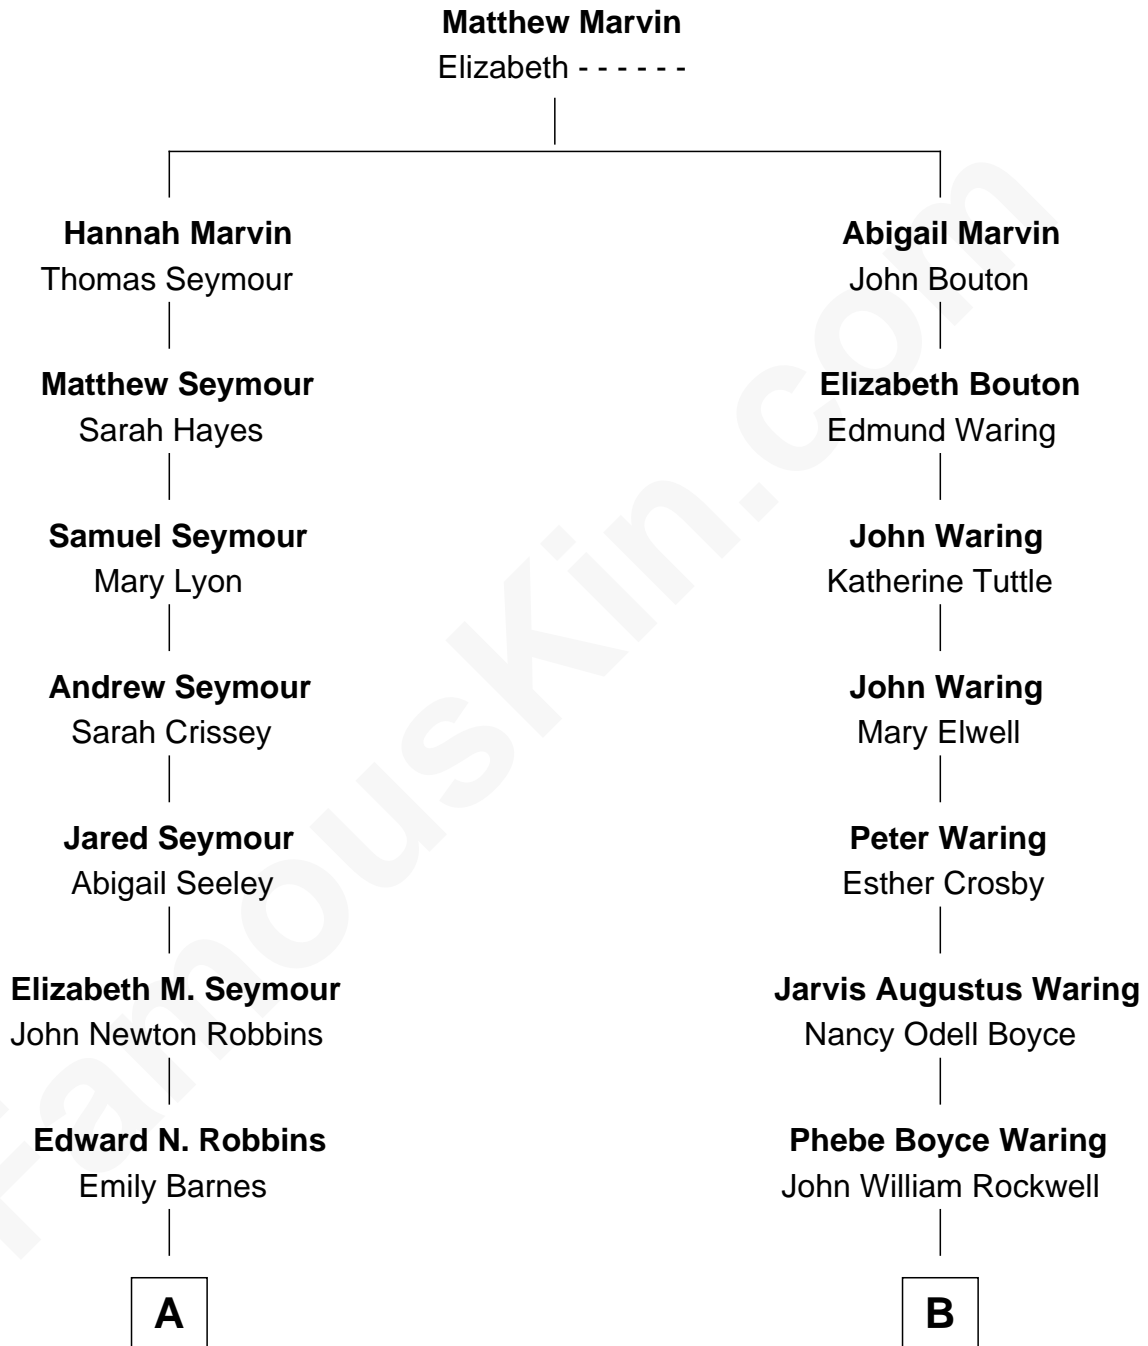

FamousKin.com

Relationship Chart of

Nancy (Davis) Reagan

First Lady of President Ronald Reagan

8th cousin 1 time removed of

Norman Rockwell

American Artist

FamousKin.com