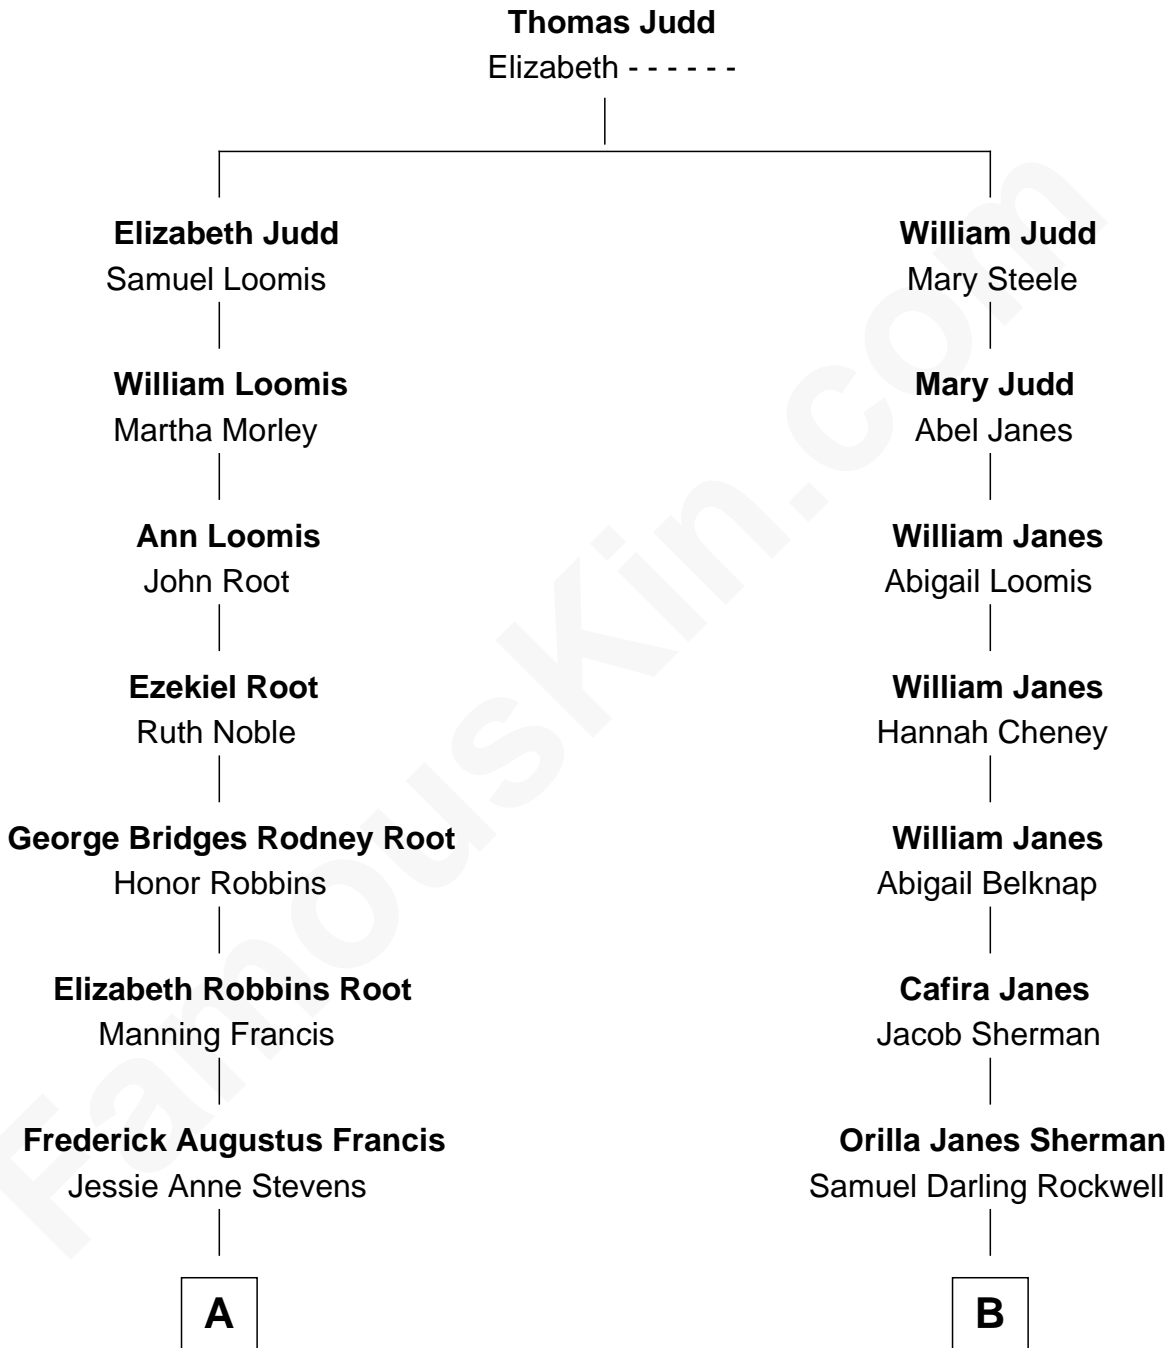

FamousKin.com

Relationship Chart of

Nancy (Davis) Reagan

First Lady of President Ronald Reagan

9th cousin of

Norman Rockwell

American Artist

A

Anne Ayers Francis
John Newell Robbins

Kenneth Seymour Robbins
Edith Prescott Lockett

Nancy (Davis) Reagan
First Lady of Ronald Reagan

B

John William Rockwell
Phebe Boyce Waring

Jarvis Waring Rockwell
Anne Mary Hill

Norman Rockwell
American Artist

FamousKin.com