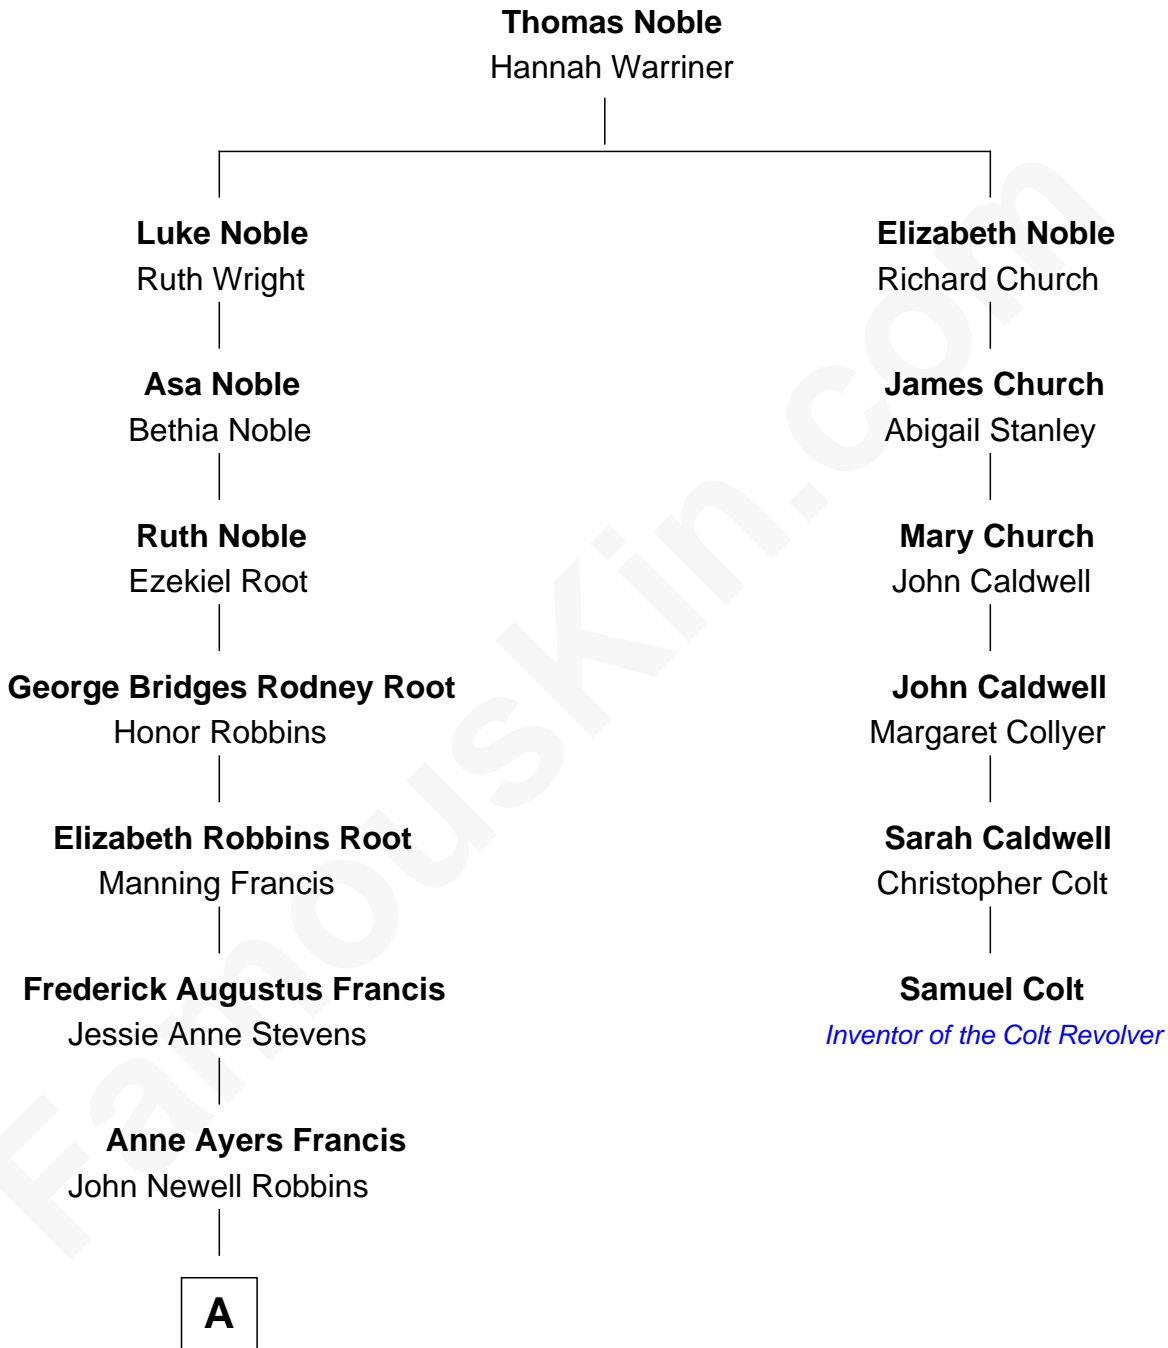

## Relationship Chart of

### Nancy (Davis) Reagan

*First Lady of President Ronald Reagan*

5th cousin 3 times removed of

**Samuel Colt**

*Inventor of the Colt Revolver*

**A**

—  
**Kenneth Seymour Robbins**

Edith Prescott Lockett