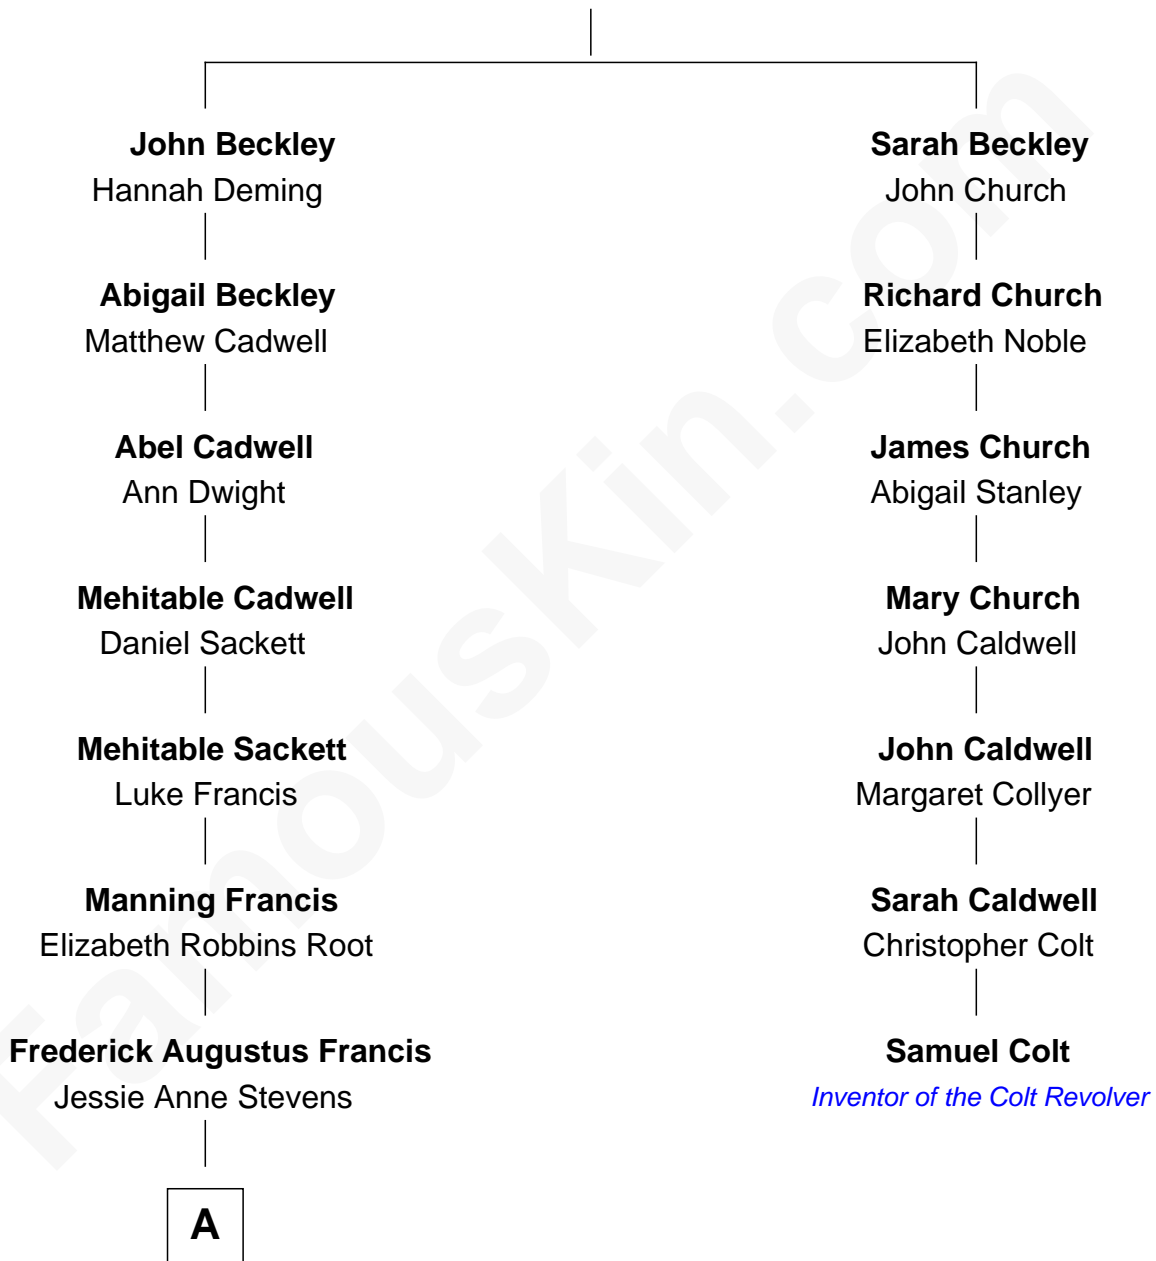

## Relationship Chart of

### Nancy (Davis) Reagan

*First Lady of President Ronald Reagan*

6th cousin 3 times removed of

**Samuel Colt**

*Inventor of the Colt Revolver*

**Richard Beckley**

**A**

—  
**Anne Ayers Francis**  
John Newell Robbins

—  
**Kenneth Seymour Robbins**  
Edith Prescott Lockett

—  
**Nancy (Davis) Reagan**  
*First Lady of Ronald Reagan*

FamousKin.com