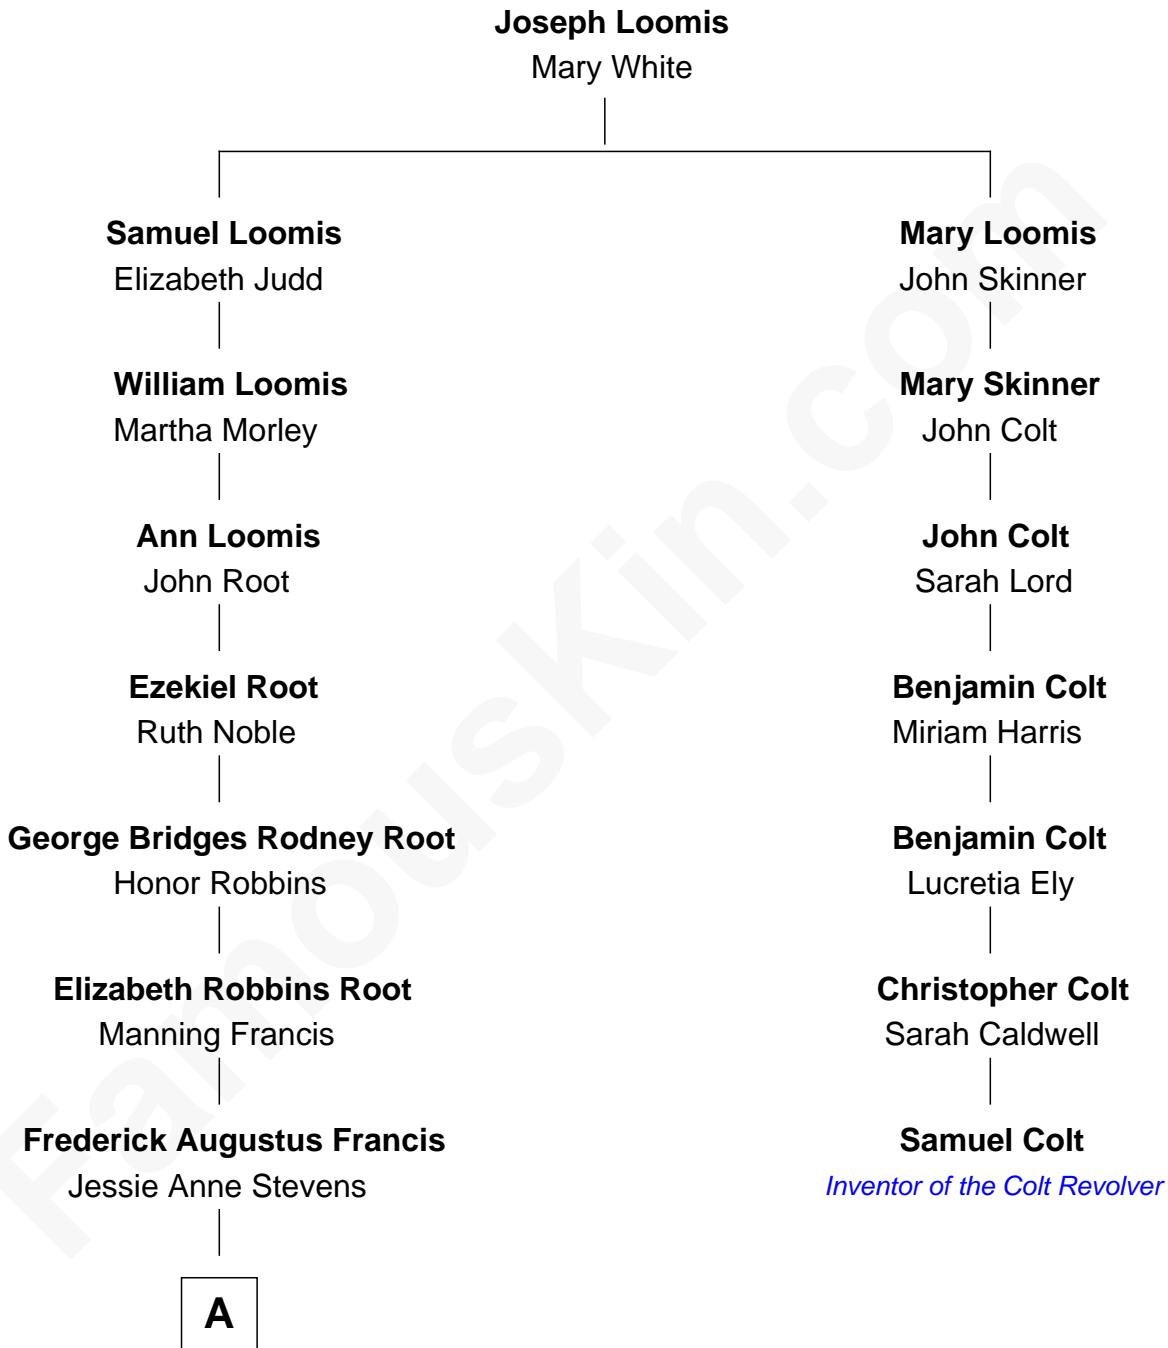

## Relationship Chart of

### Nancy (Davis) Reagan

*First Lady of President Ronald Reagan*

6th cousin 3 times removed of

**Samuel Colt**

*Inventor of the Colt Revolver*

**A**

—  
**Anne Ayers Francis**  
John Newell Robbins

—  
**Kenneth Seymour Robbins**  
Edith Prescott Lockett

—  
**Nancy (Davis) Reagan**  
*First Lady of Ronald Reagan*

FamousKin.com