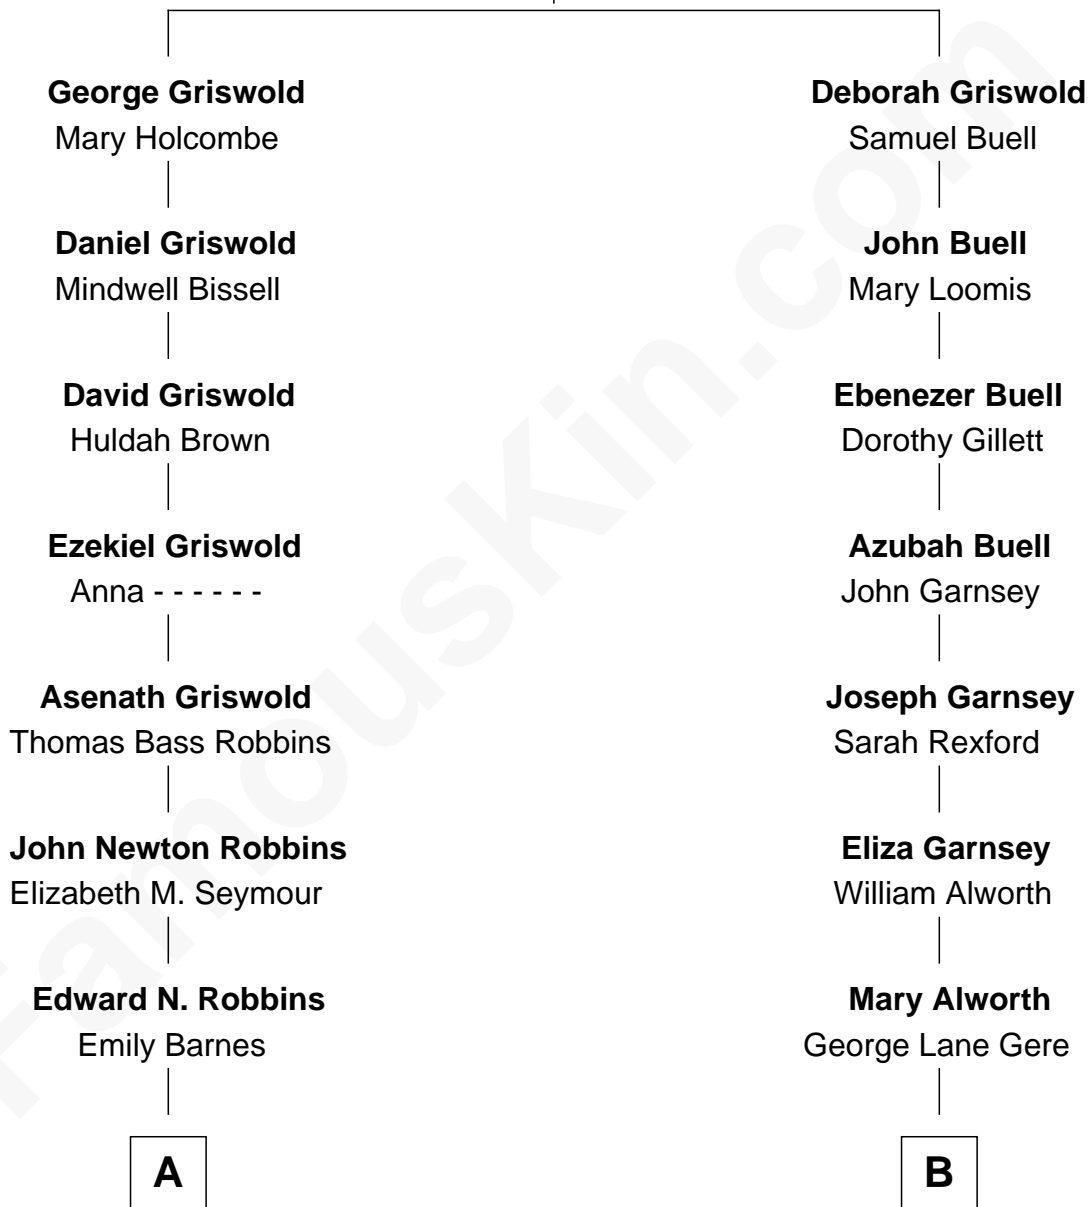

FamousKin.com

Relationship Chart of

Nancy (Davis) Reagan

First Lady of President Ronald Reagan

9th cousin of

Richard Gere

Movie Actor

Edward Griswold

Margaret - - - - -

A

John Newell Robbins

Anne Ayers Francis

Kenneth Seymour Robbins

Edith Prescott Lockett

Nancy (Davis) Reagan

First Lady of Ronald Reagan