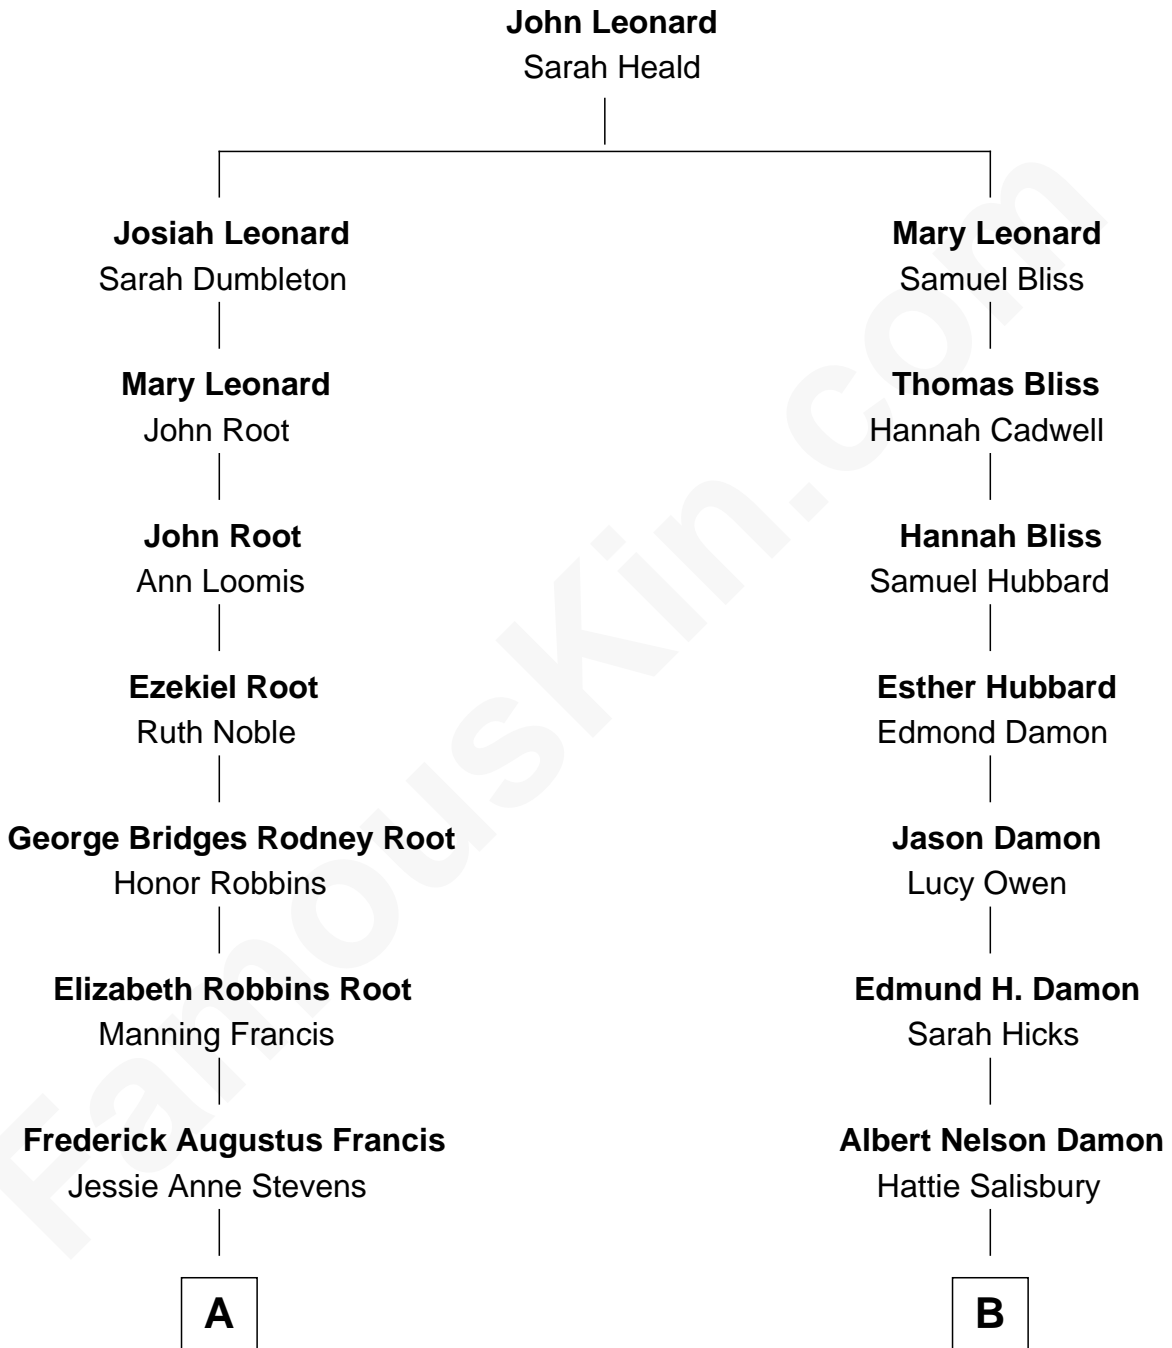

FamousKin.com

Relationship Chart of

Nancy (Davis) Reagan

First Lady of President Ronald Reagan

9th cousin 1 time removed of

Matt Damon

Movie Actor

A

Anne Ayers Francis
John Newell Robbins

Kenneth Seymour Robbins
Edith Prescott Lockett

Nancy (Davis) Reagan
First Lady of Ronald Reagan

B

Alberth Howe Damon
Grace Henrietta Telfer

Albert Howe Damon
Roberta M. Fay