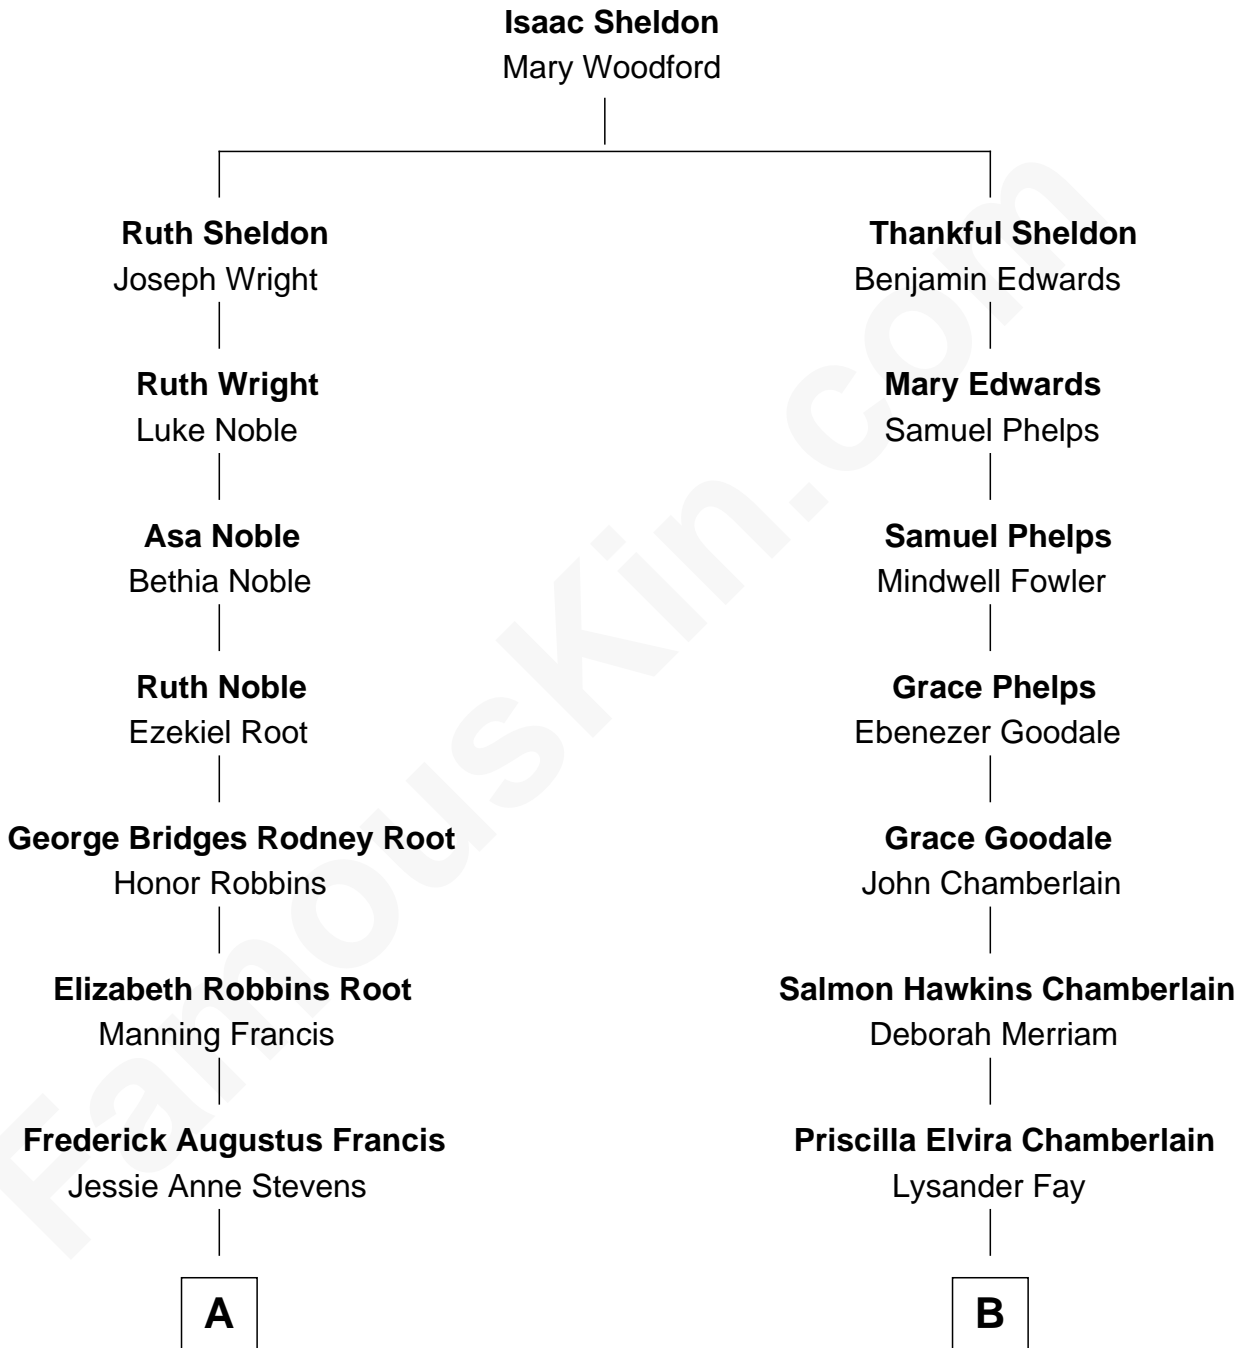

FamousKin.com

Relationship Chart of

Nancy (Davis) Reagan

First Lady of President Ronald Reagan

9th cousin 2 times removed of

Matt Damon

Movie Actor

A

Anne Ayers Francis
John Newell Robbins

Kenneth Seymour Robbins
Edith Prescott Lockett

Nancy (Davis) Reagan
First Lady of Ronald Reagan

B

Adoniram Judson Fay
Altemirah A. Smith

Clarence Farwell Fay
Mabelle E. Kent