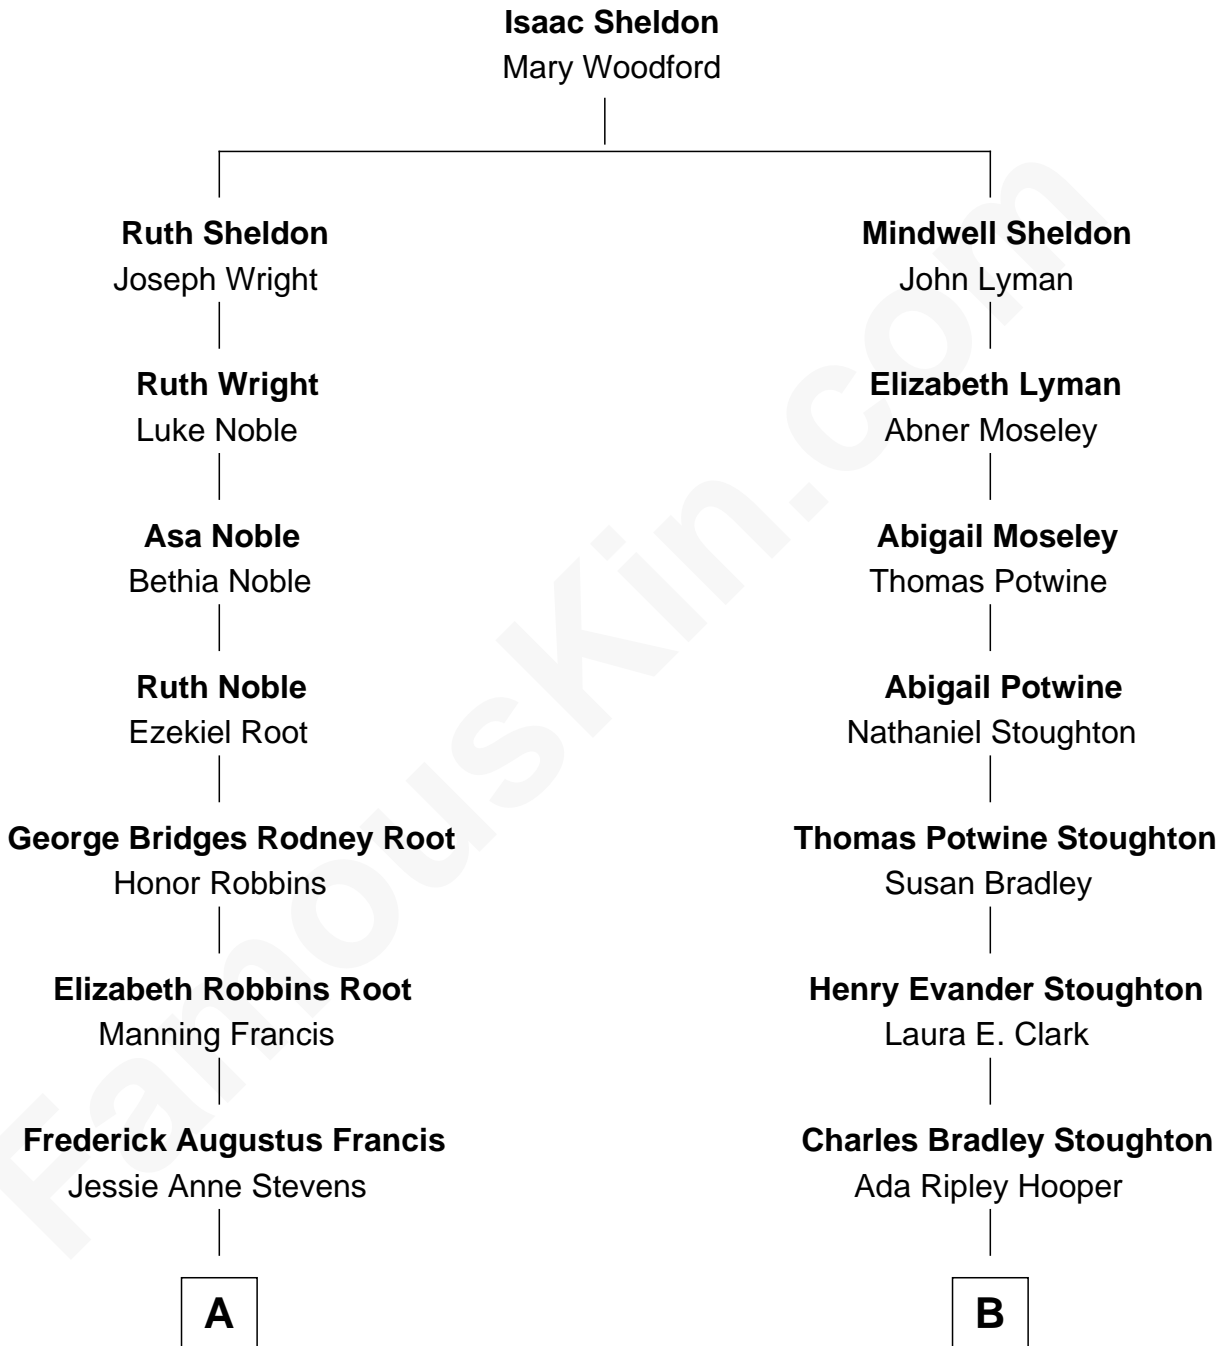

Dr. Benjamin Spock

American Pediatrician and Author on Child Care