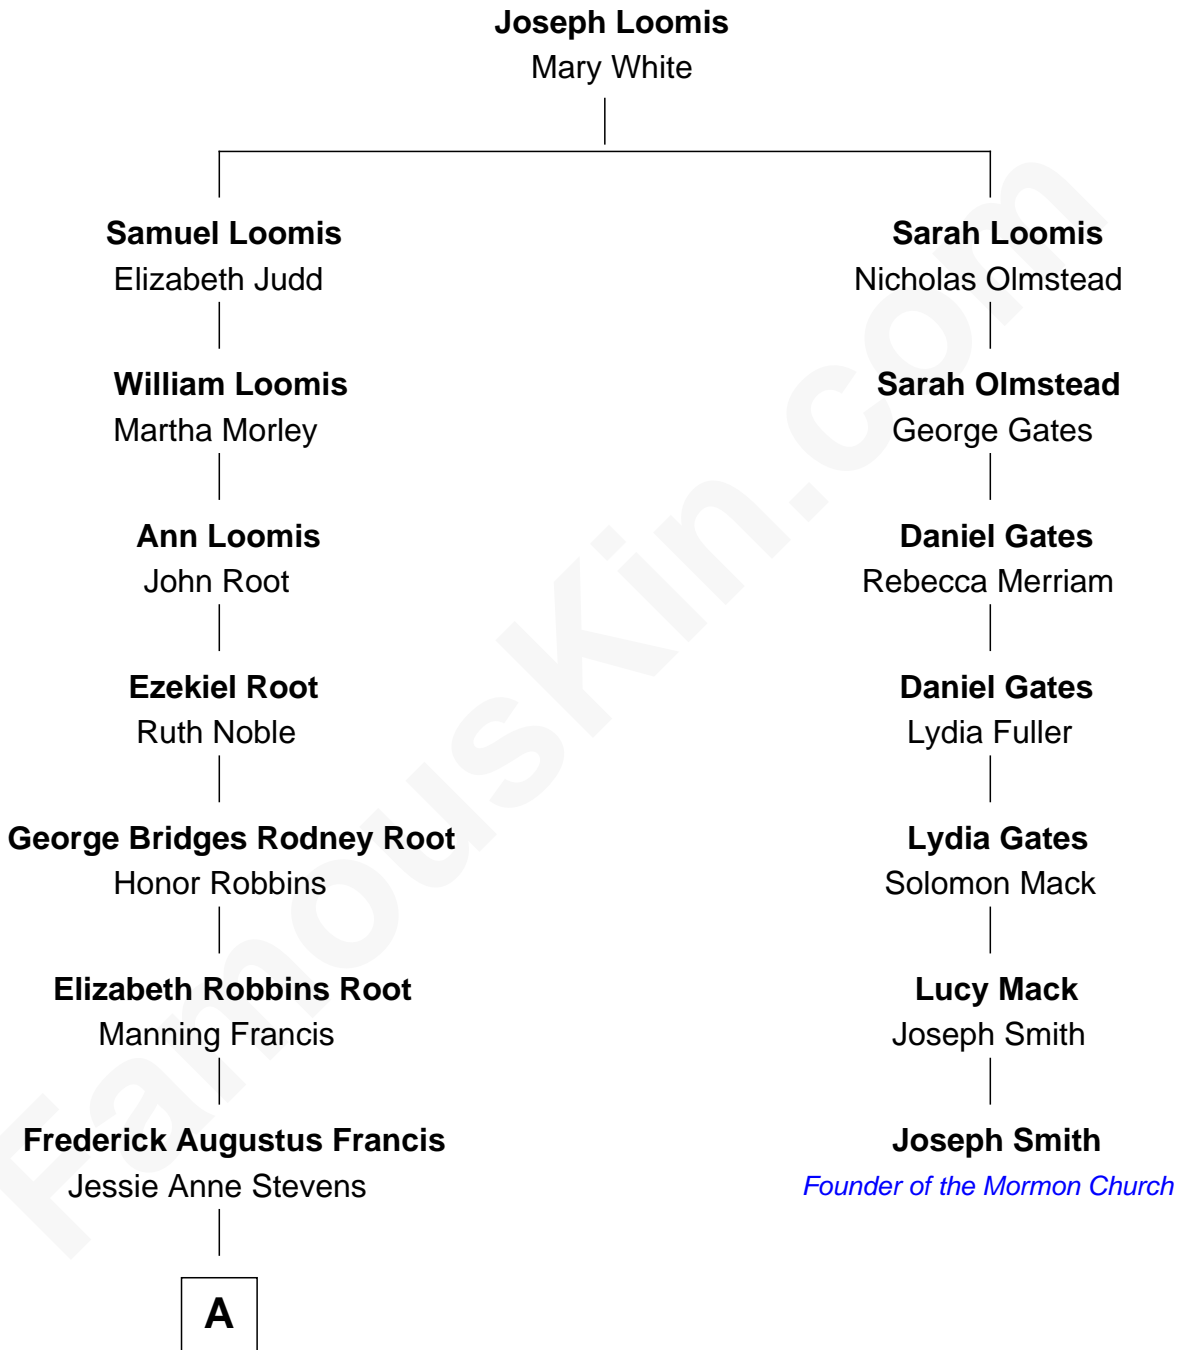

FamousKin.com

Relationship Chart of Nancy (Davis) Reagan

First Lady of President Ronald Reagan

6th cousin 3 times removed of

Joseph Smith

Founder of the Mormon Church

A

—
Anne Ayers Francis
John Newell Robbins

—
Kenneth Seymour Robbins
Edith Prescott Lockett

—
Nancy (Davis) Reagan
First Lady of Ronald Reagan

FamousKin.com