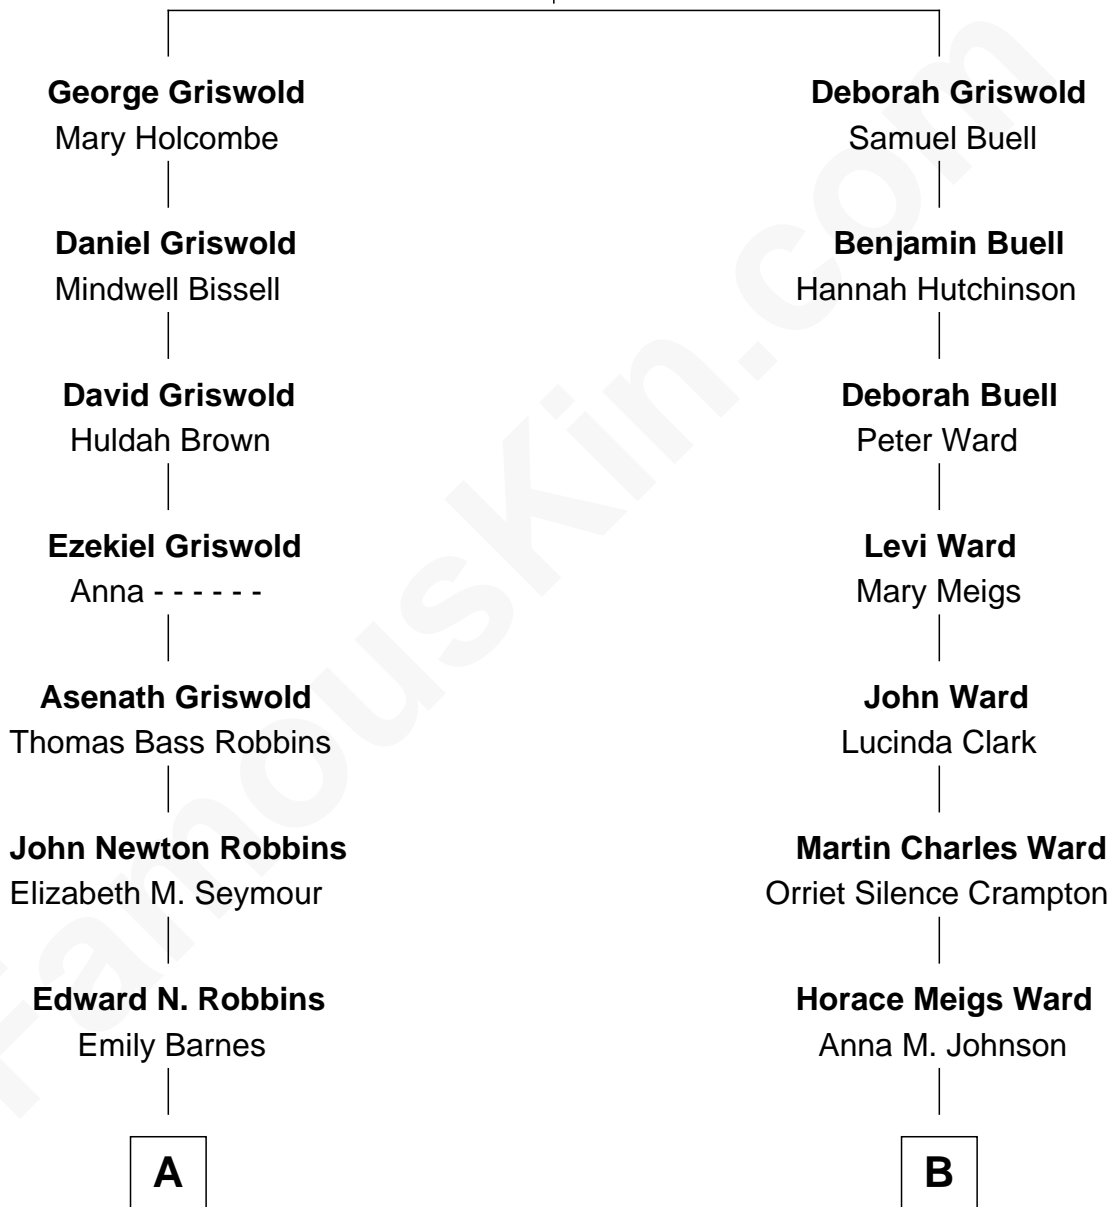

FamousKin.com

Relationship Chart of

Nancy (Davis) Reagan

First Lady of President Ronald Reagan

9th cousin 2 times removed of

Aaron Rodgers
NFL Quarterback

Edward Griswold
Margaret - - - - -

A

John Newell Robbins

Anne Ayers Francis

Kenneth Seymour Robbins

Edith Prescott Lockett

Nancy (Davis) Reagan

First Lady of Ronald Reagan

B

Edson Horace Ward