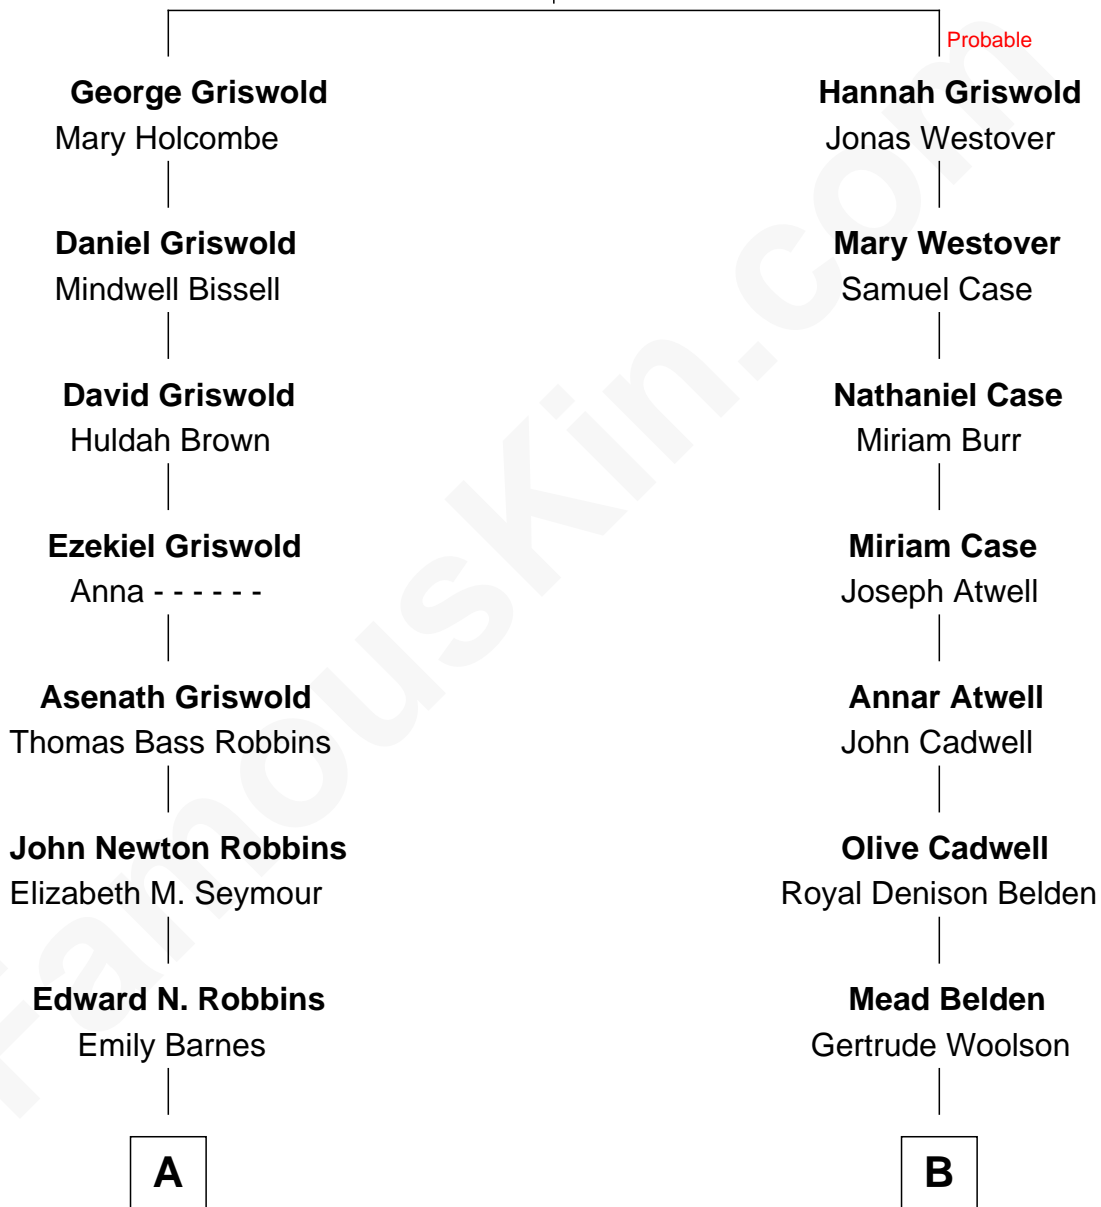

## Relationship Chart of

### Nancy (Davis) Reagan

*First Lady of President Ronald Reagan*

9th cousin 1 time removed of

**Howard Dean**

*79th Governor of Vermont*

**Edward Griswold**

Margaret - - - - -

**A**

**John Newell Robbins**

Anne Ayers Francis

**Kenneth Seymour Robbins**

Edith Prescott Lockett

**Nancy (Davis) Reagan**

*First Lady of Ronald Reagan*

**B**

**Olive Gertrude Belden**

Henry Wigglesworth

**Sylvia Wigglesworth**

James William Maitland

**Andrea Belden Maitland**

Howard Brush Dean

**Howard Dean**

*79th Governor of Vermont*