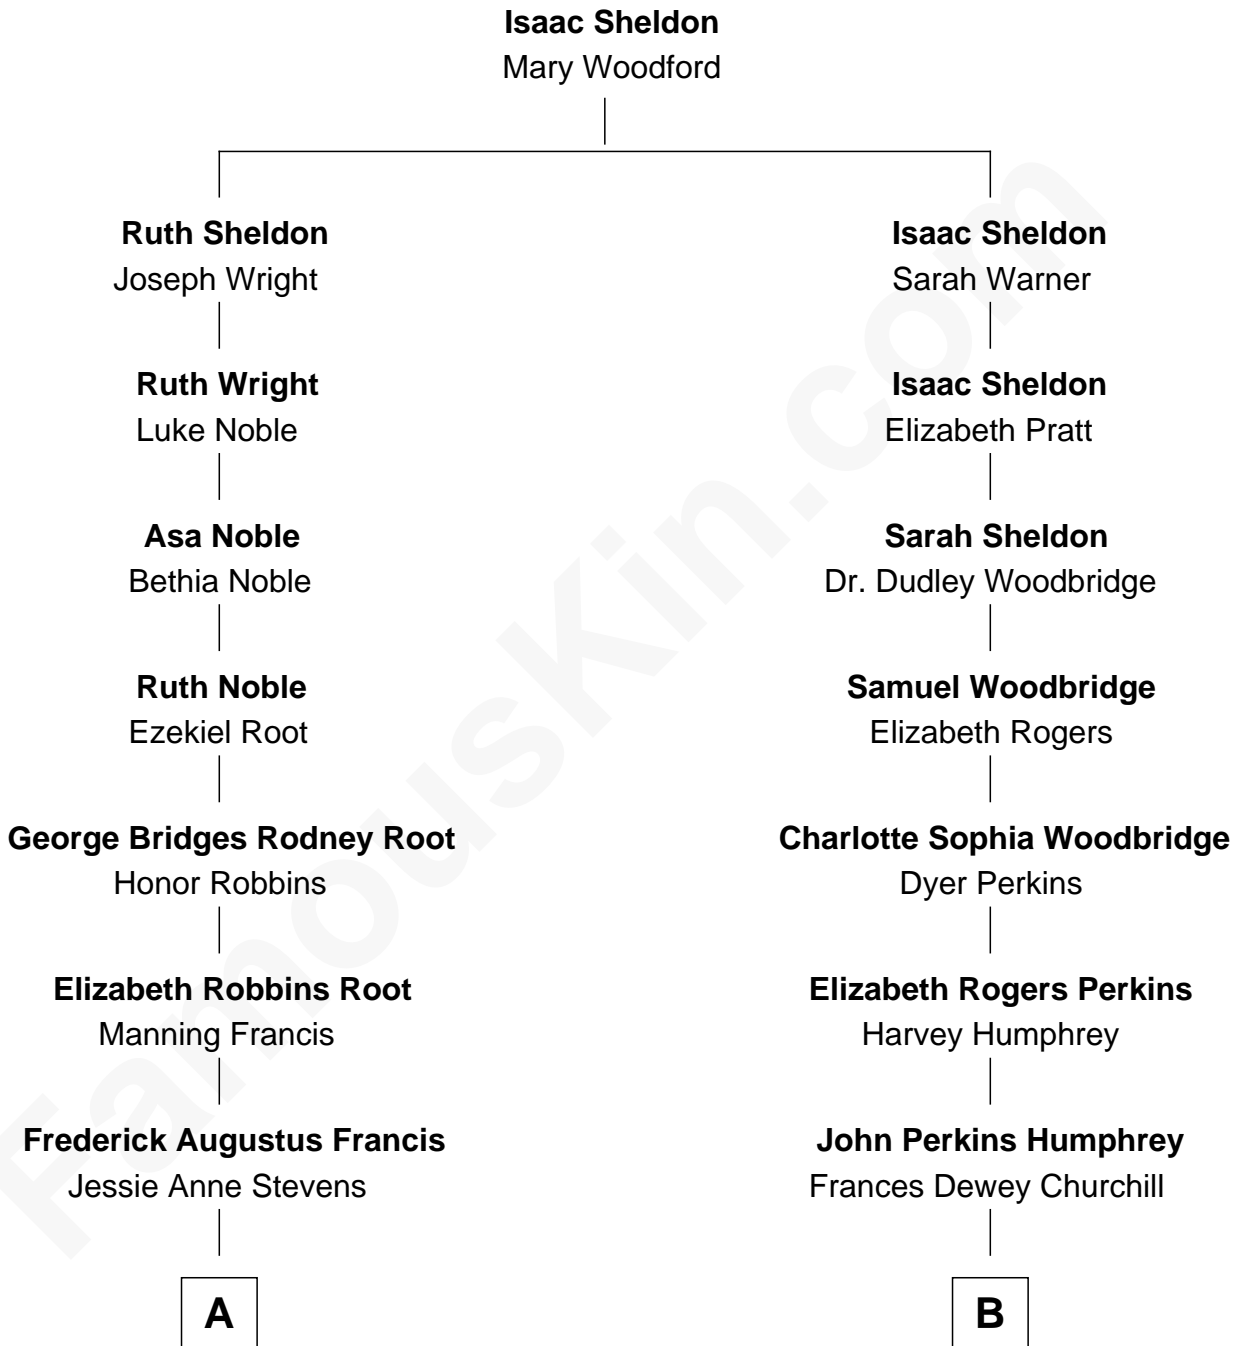

FamousKin.com

Relationship Chart of

Nancy (Davis) Reagan

First Lady of President Ronald Reagan

8th cousin 1 time removed of

Humphrey Bogart
Movie Actor

A

Anne Ayers Francis
John Newell Robbins

Kenneth Seymour Robbins
Edith Prescott Lockett

Nancy (Davis) Reagan
First Lady of Ronald Reagan

B

Maud Humphrey
Dr. Belmont Deforest Bogart

Humphrey Bogart
Movie Actor

FamousKin.com