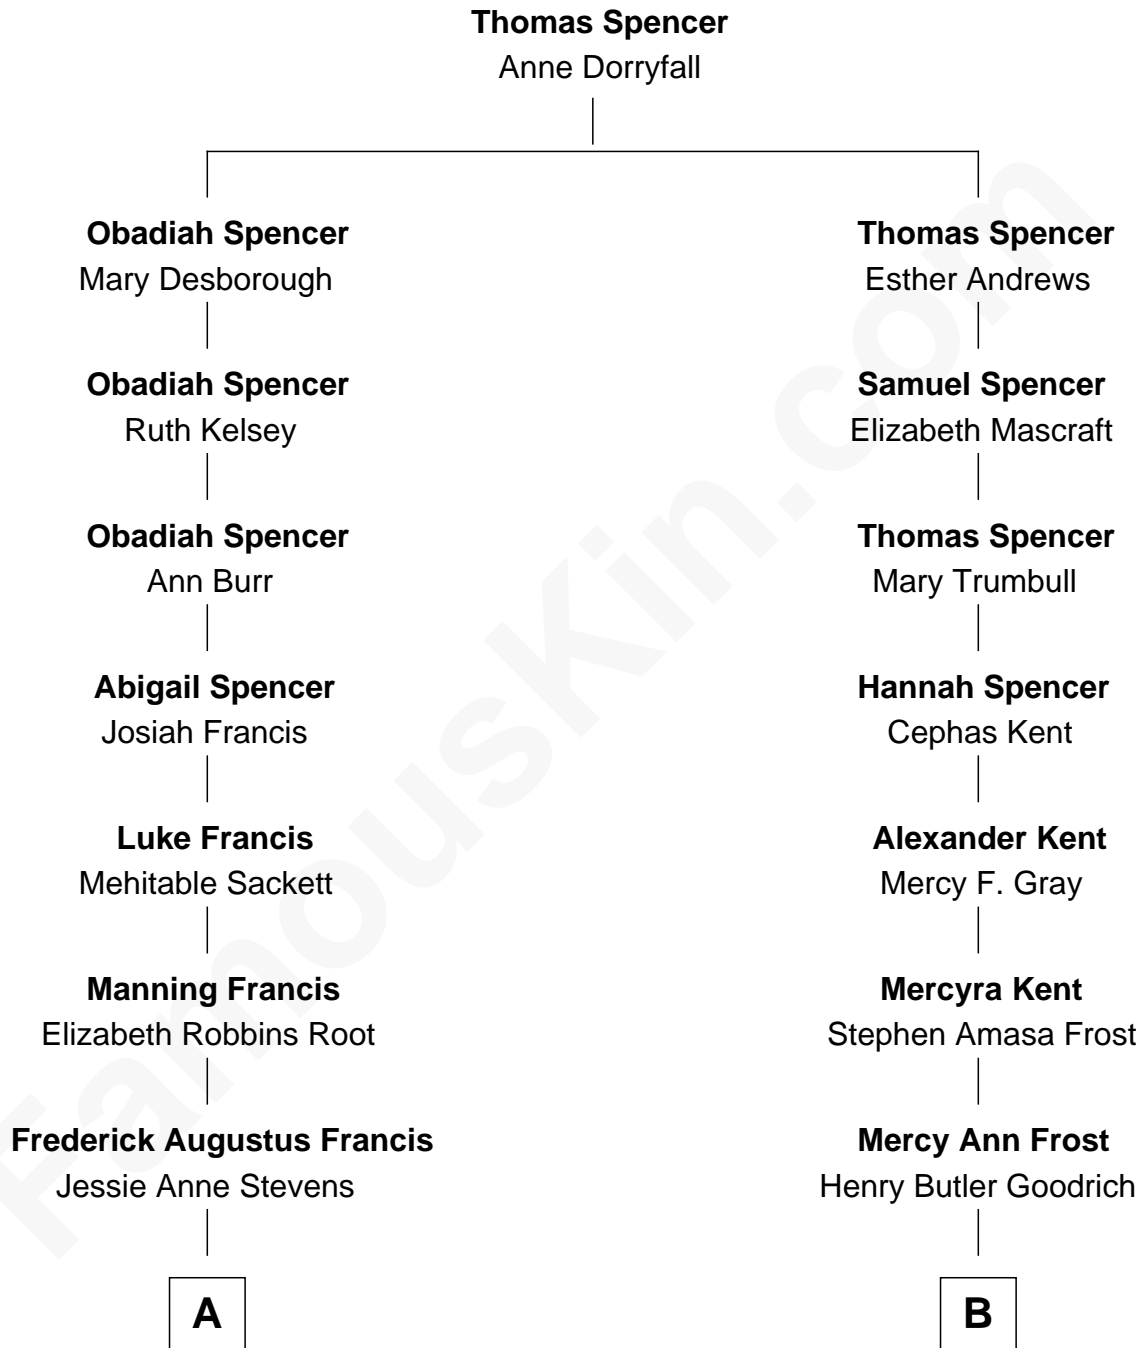

FamousKin.com

Relationship Chart of

Nancy (Davis) Reagan

First Lady of President Ronald Reagan

9th cousin 2 times removed of

Kate Upton

Sports Illustrated Swimsuit Cover Model

A

Anne Ayers Francis
John Newell Robbins

Kenneth Seymour Robbins
Edith Prescott Lockett

Nancy (Davis) Reagan
First Lady of Ronald Reagan

B

Emma Frost Goodrich
George McNaughton Vial

Charles Henry Vial
Margaret Hastings Tyler