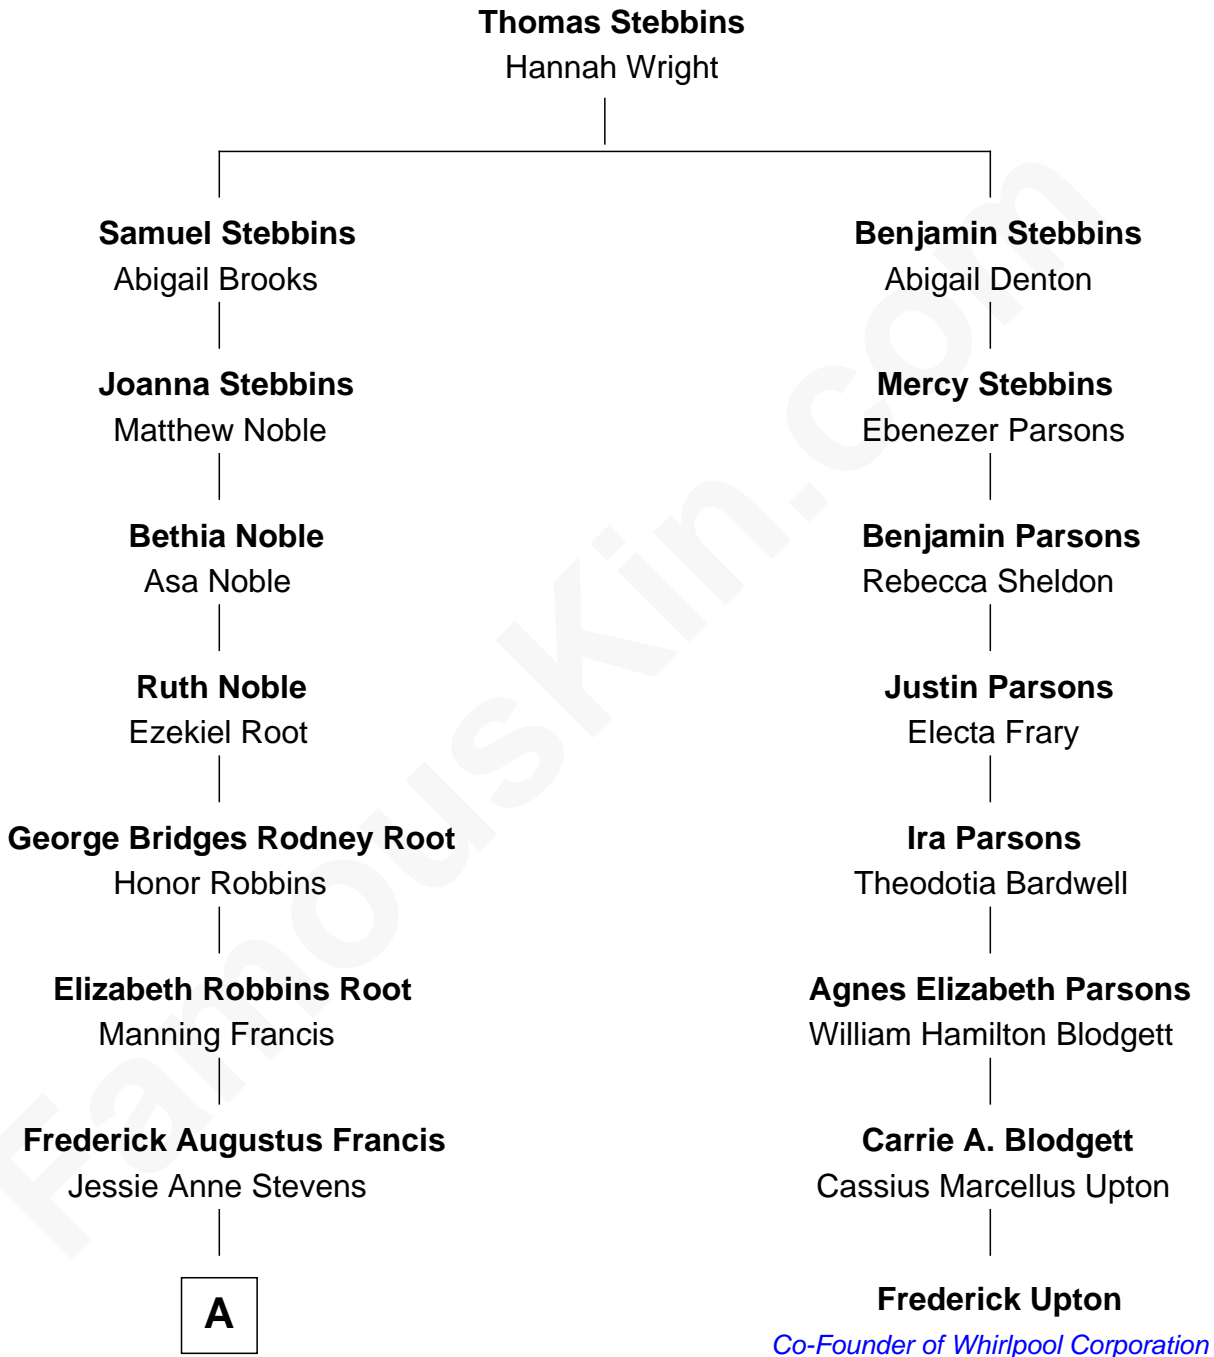

FamousKin.com

Relationship Chart of

Nancy (Davis) Reagan

First Lady of President Ronald Reagan

7th cousin 2 times removed of

Frederick Upton

Co-Founder of Whirlpool Corporation

A

—
Anne Ayers Francis
John Newell Robbins

—
Kenneth Seymour Robbins
Edith Prescott Lockett

—
Nancy (Davis) Reagan
First Lady of Ronald Reagan

FamousKin.com