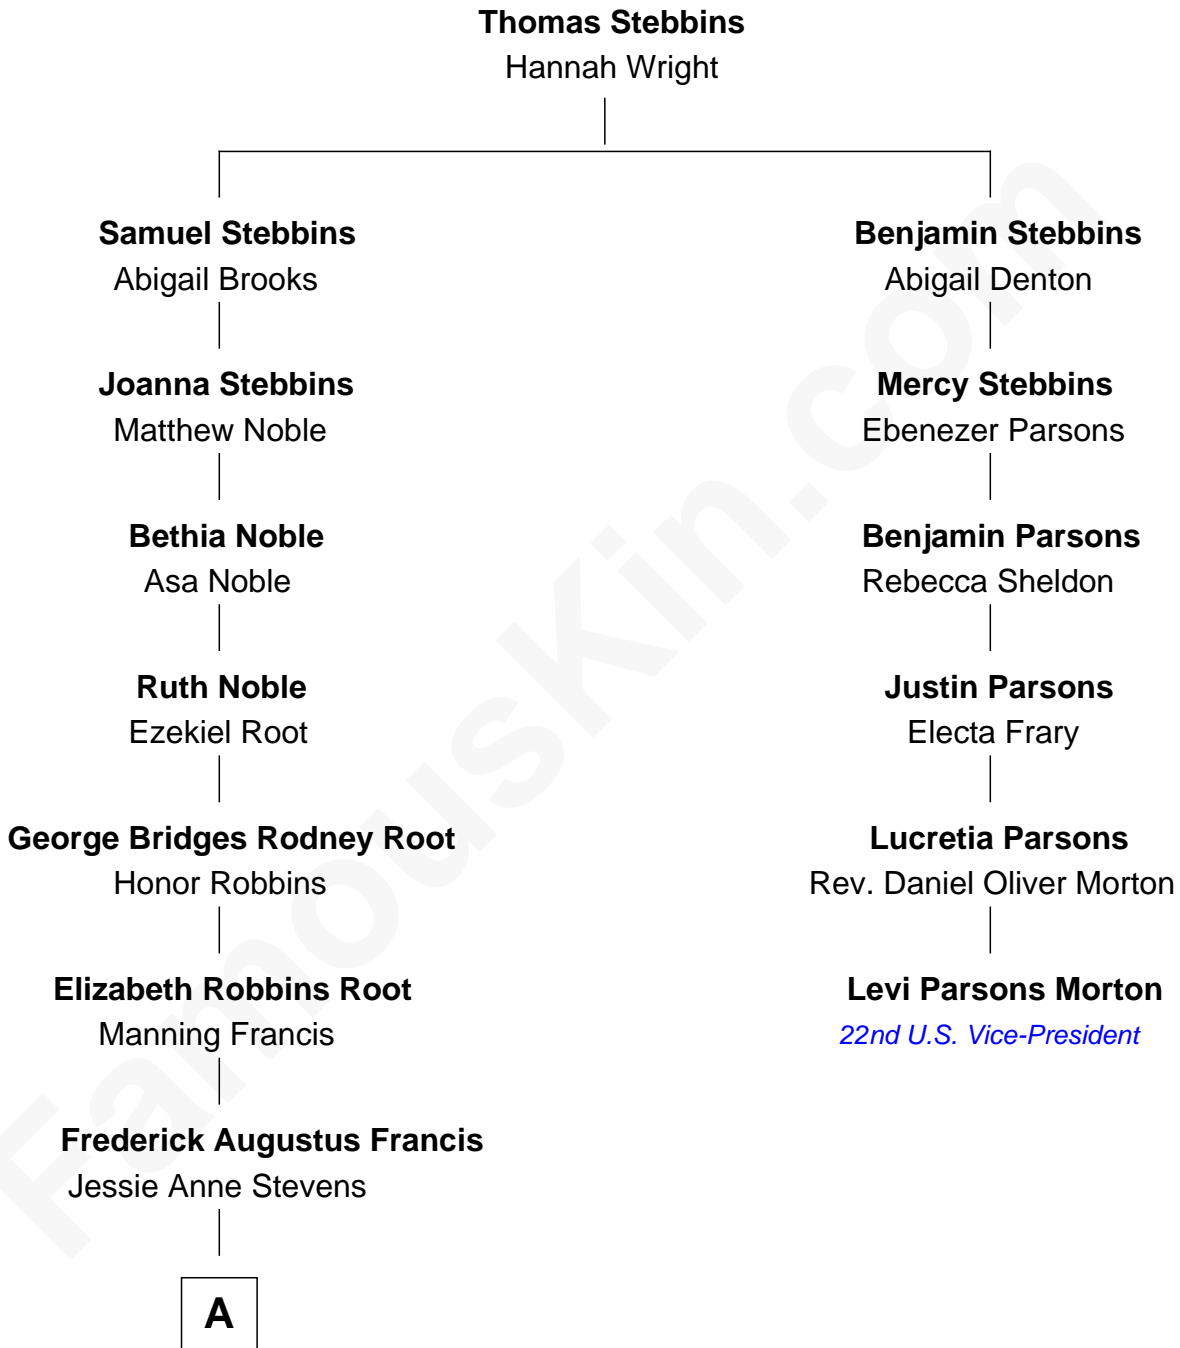

FamousKin.com

Relationship Chart of Nancy (Davis) Reagan

First Lady of President Ronald Reagan

5th cousin 4 times removed of

Levi Parsons Morton

22nd U.S. Vice-President

A

—
Anne Ayers Francis
John Newell Robbins

—
Kenneth Seymour Robbins
Edith Prescott Lockett

—
Nancy (Davis) Reagan
First Lady of Ronald Reagan

FamousKin.com