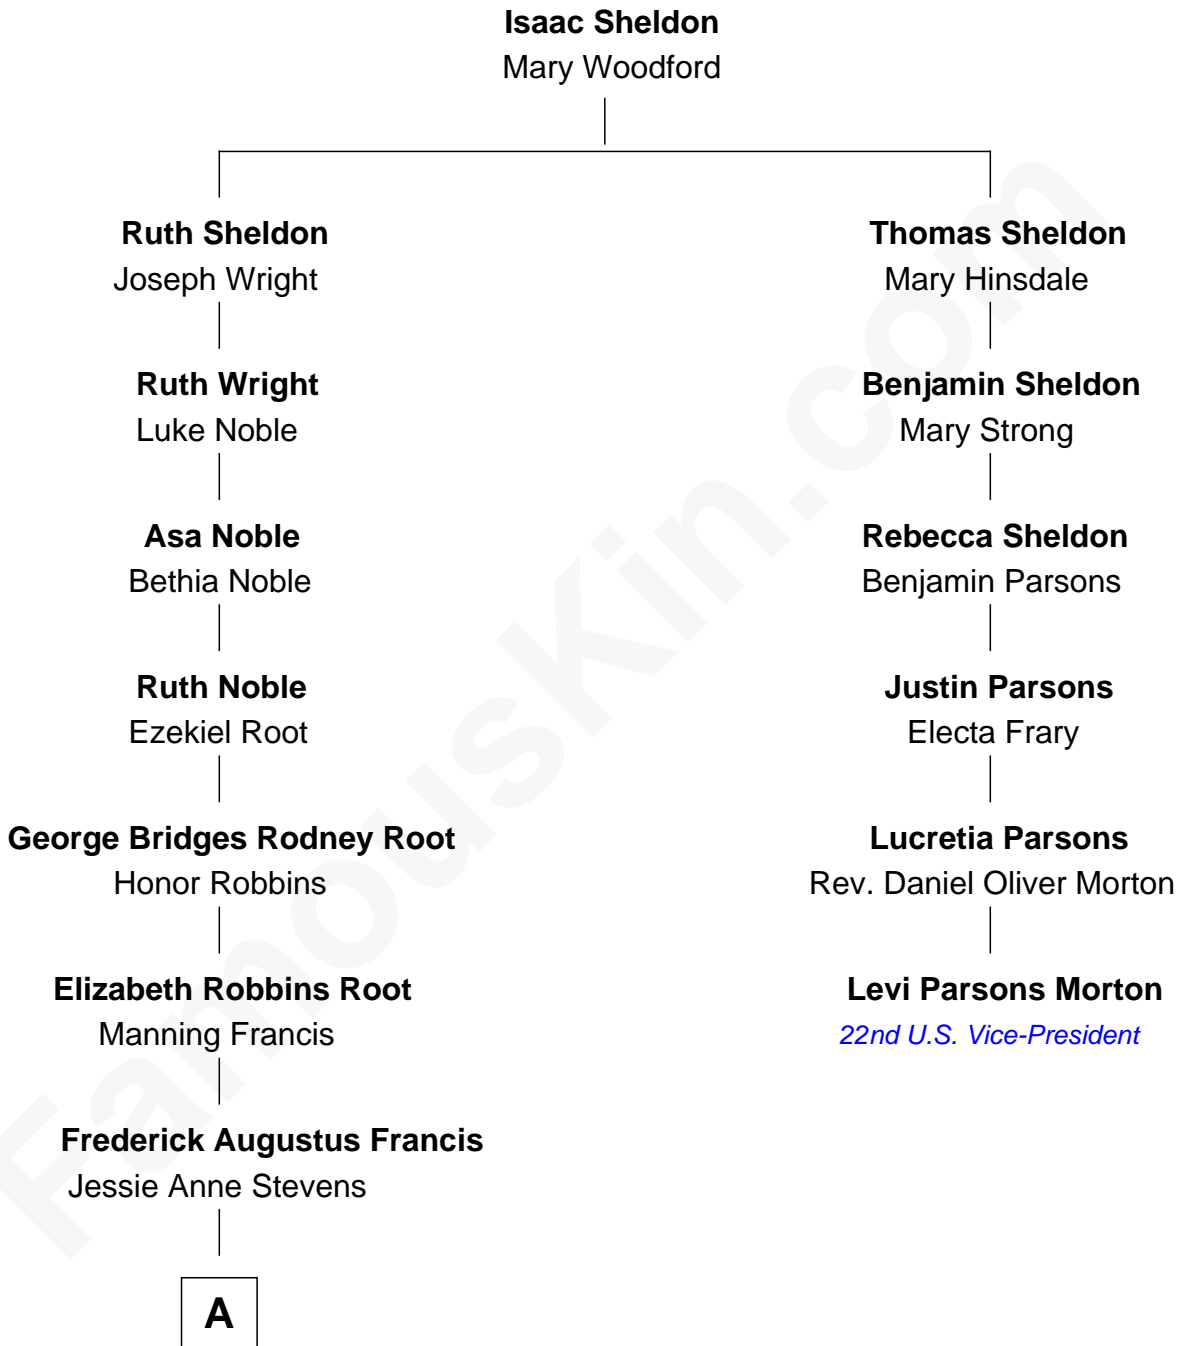

## Relationship Chart of

### Nancy (Davis) Reagan

*First Lady of President Ronald Reagan*

5th cousin 4 times removed of

**Levi Parsons Morton**

*22nd U.S. Vice-President*

**A**

—  
**Anne Ayers Francis**  
John Newell Robbins

—  
**Kenneth Seymour Robbins**  
Edith Prescott Lockett