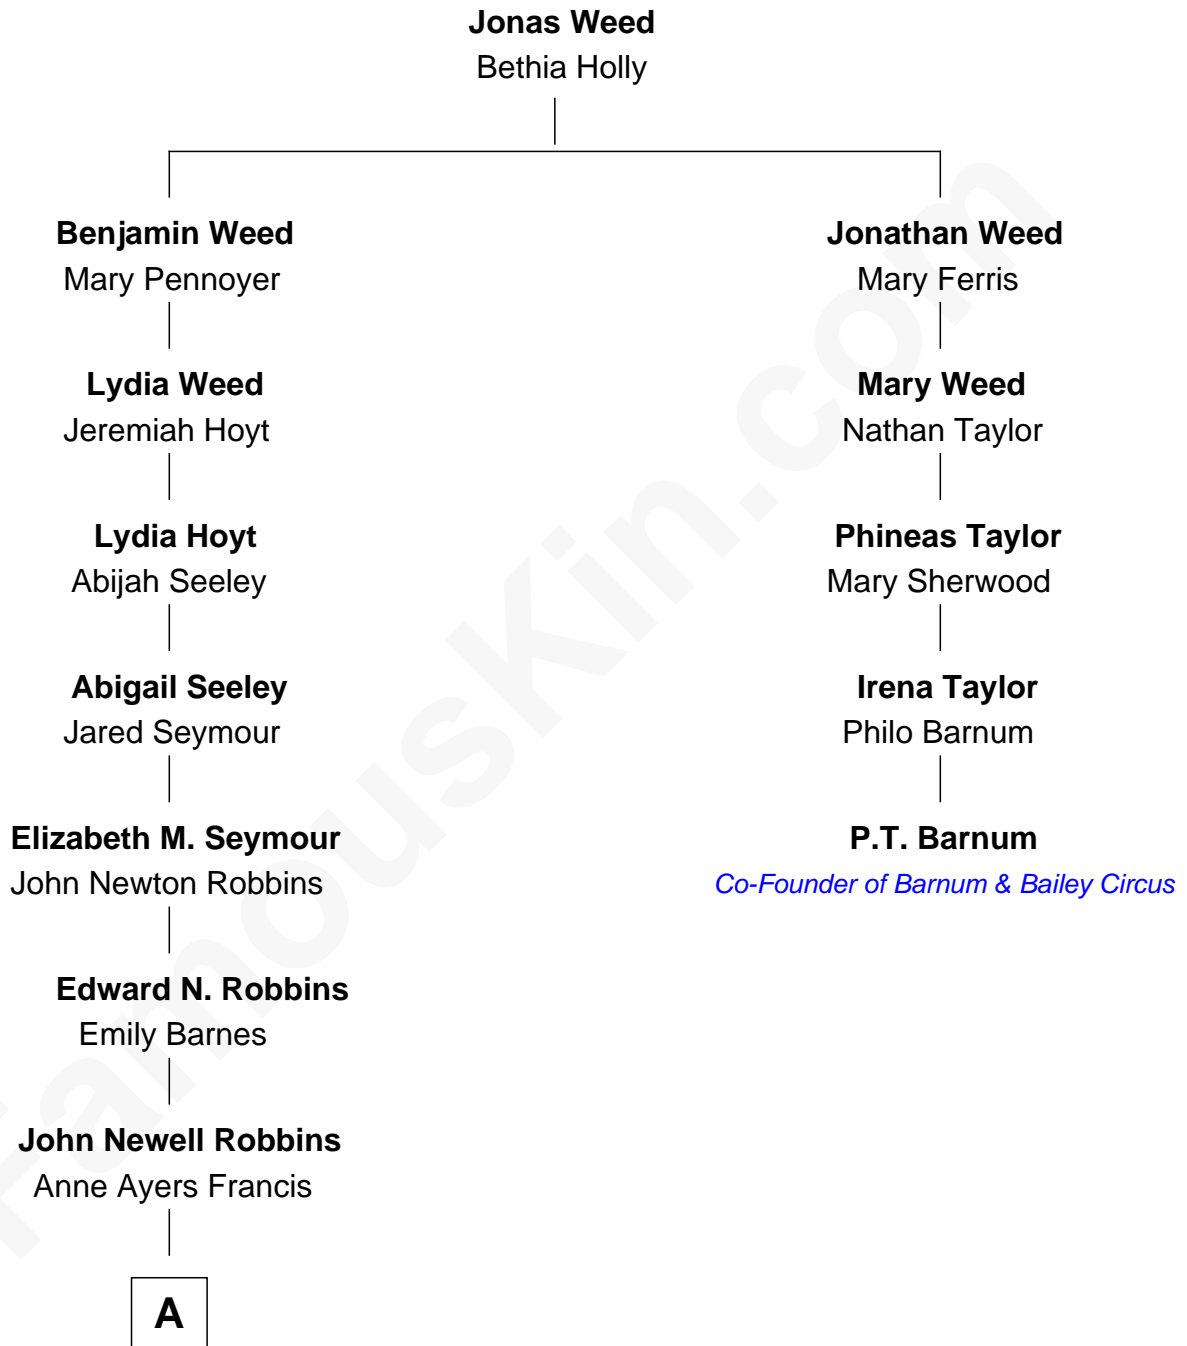

FamousKin.com

Relationship Chart of Nancy (Davis) Reagan

First Lady of President Ronald Reagan

4th cousin 4 times removed of

P.T. Barnum

Co-Founder of Barnum & Bailey Circus

A

—
Kenneth Seymour Robbins

Edith Prescott Lockett

—
Nancy (Davis) Reagan

First Lady of Ronald Reagan

FamousKin.com