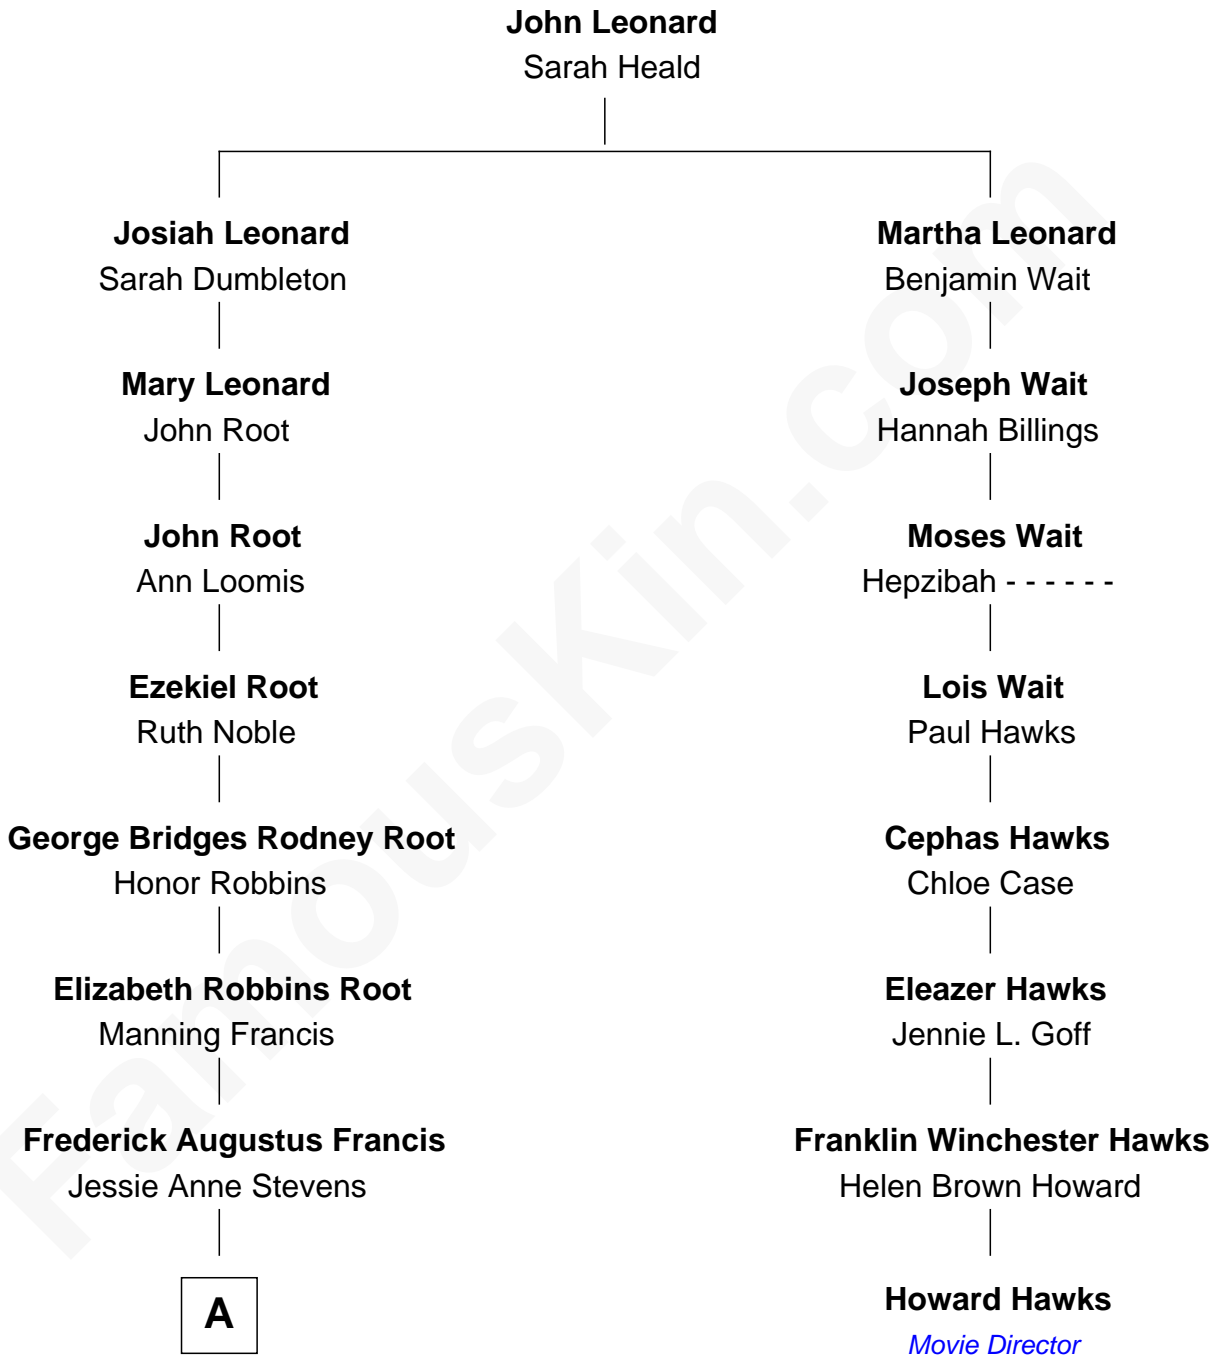

FamousKin.com

Relationship Chart of

Nancy (Davis) Reagan

First Lady of President Ronald Reagan

7th cousin 2 times removed of

Howard Hawks

Movie Director

A

—
Anne Ayers Francis

John Newell Robbins

—
Kenneth Seymour Robbins

Edith Prescott Lockett

—
Nancy (Davis) Reagan

First Lady of Ronald Reagan

FamousKin.com