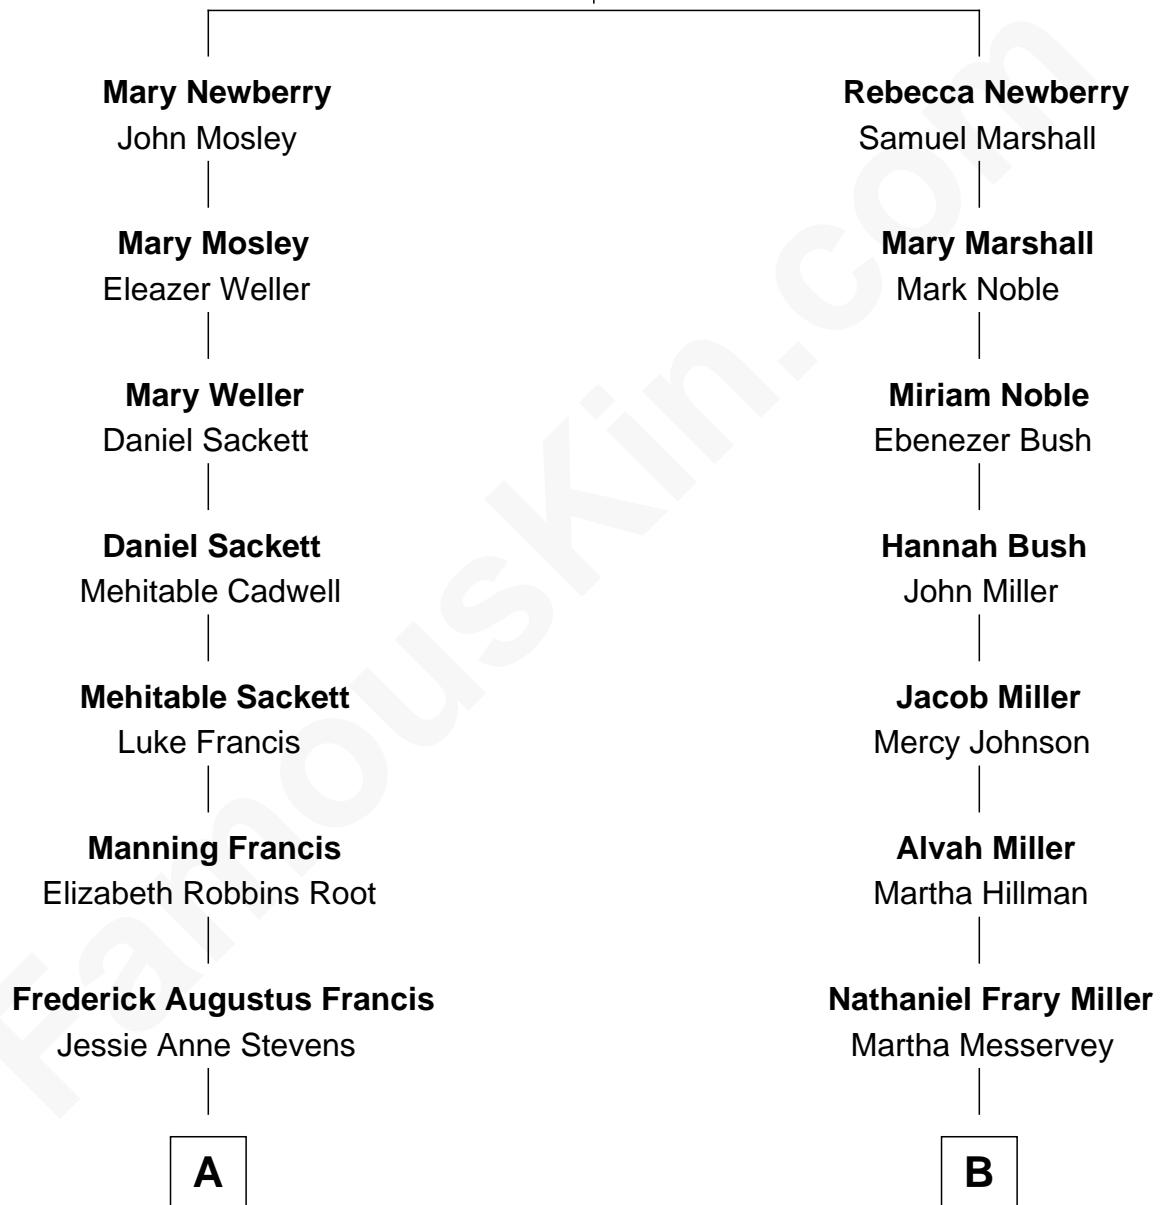

## Relationship Chart of

### Nancy (Davis) Reagan

*First Lady of President Ronald Reagan*

8th cousin 1 time removed of

**Agatha Christie**

*Murder Mystery Author*

**Benjamin Newberry**

Mary Allyn

**A**

**Anne Ayers Francis**  
John Newell Robbins

**Kenneth Seymour Robbins**  
Edith Prescott Lockett

**Nancy (Davis) Reagan**  
*First Lady of Ronald Reagan*

**B**

**Frederick Alvah Miller**  
Clarissa Boehmer