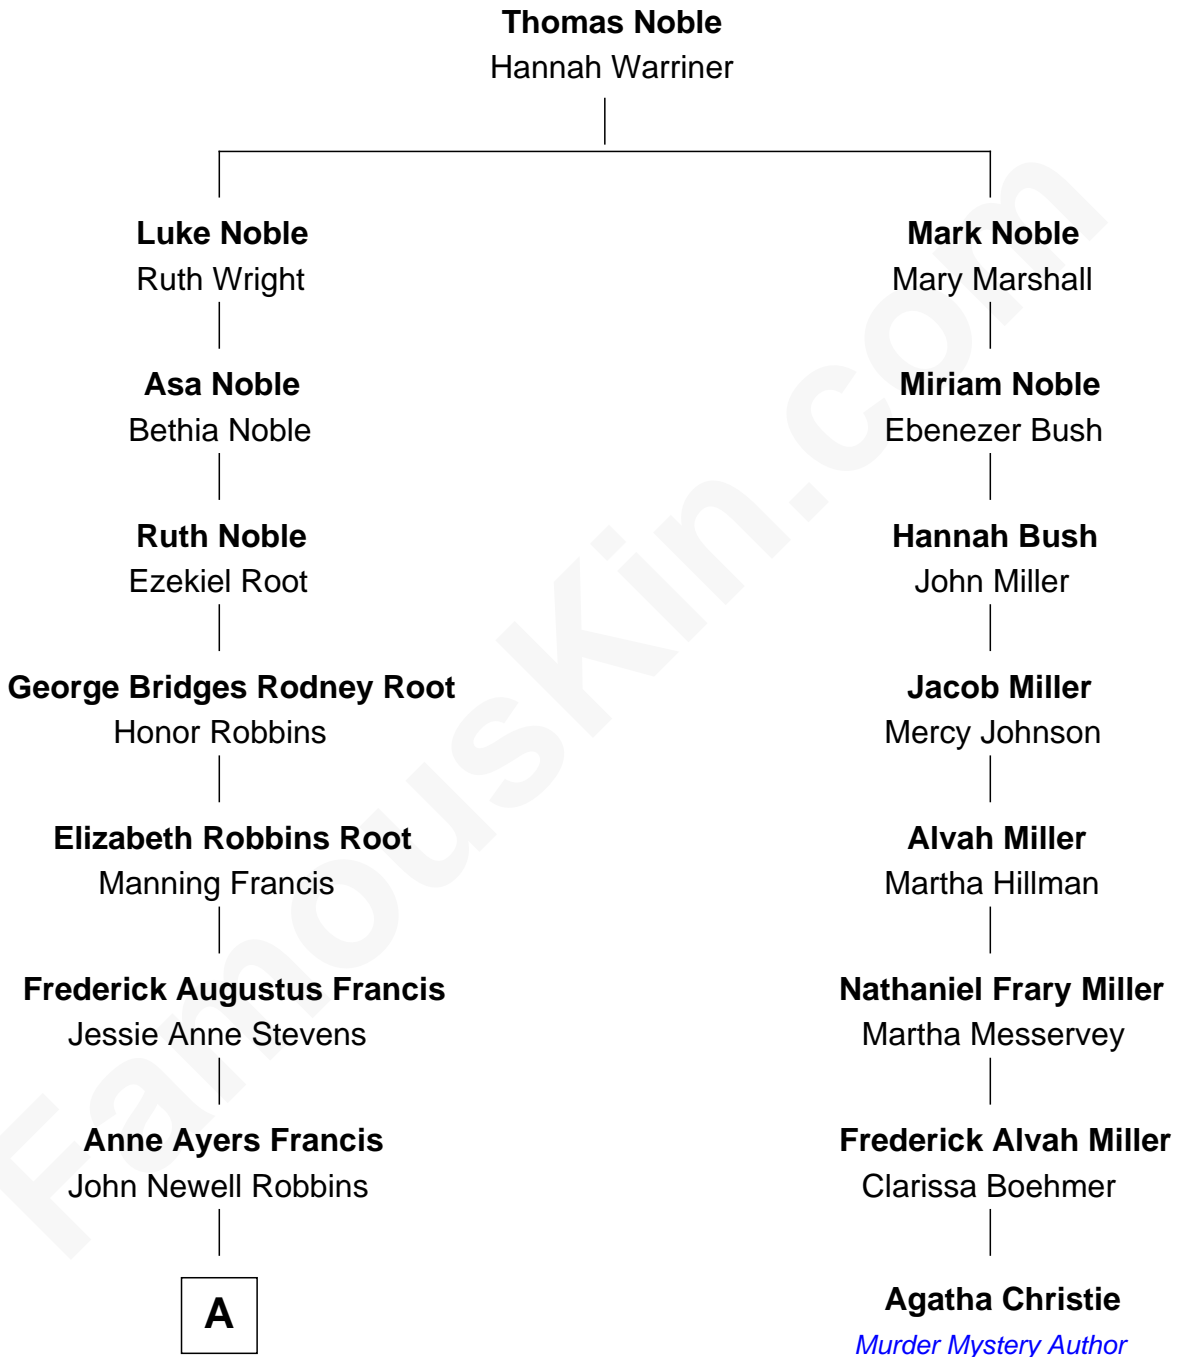

## Relationship Chart of

### Nancy (Davis) Reagan

*First Lady of President Ronald Reagan*

7th cousin 1 time removed of

**Agatha Christie**

*Murder Mystery Author*

A

Kenneth Seymour Robbins

Edith Prescott Lockett