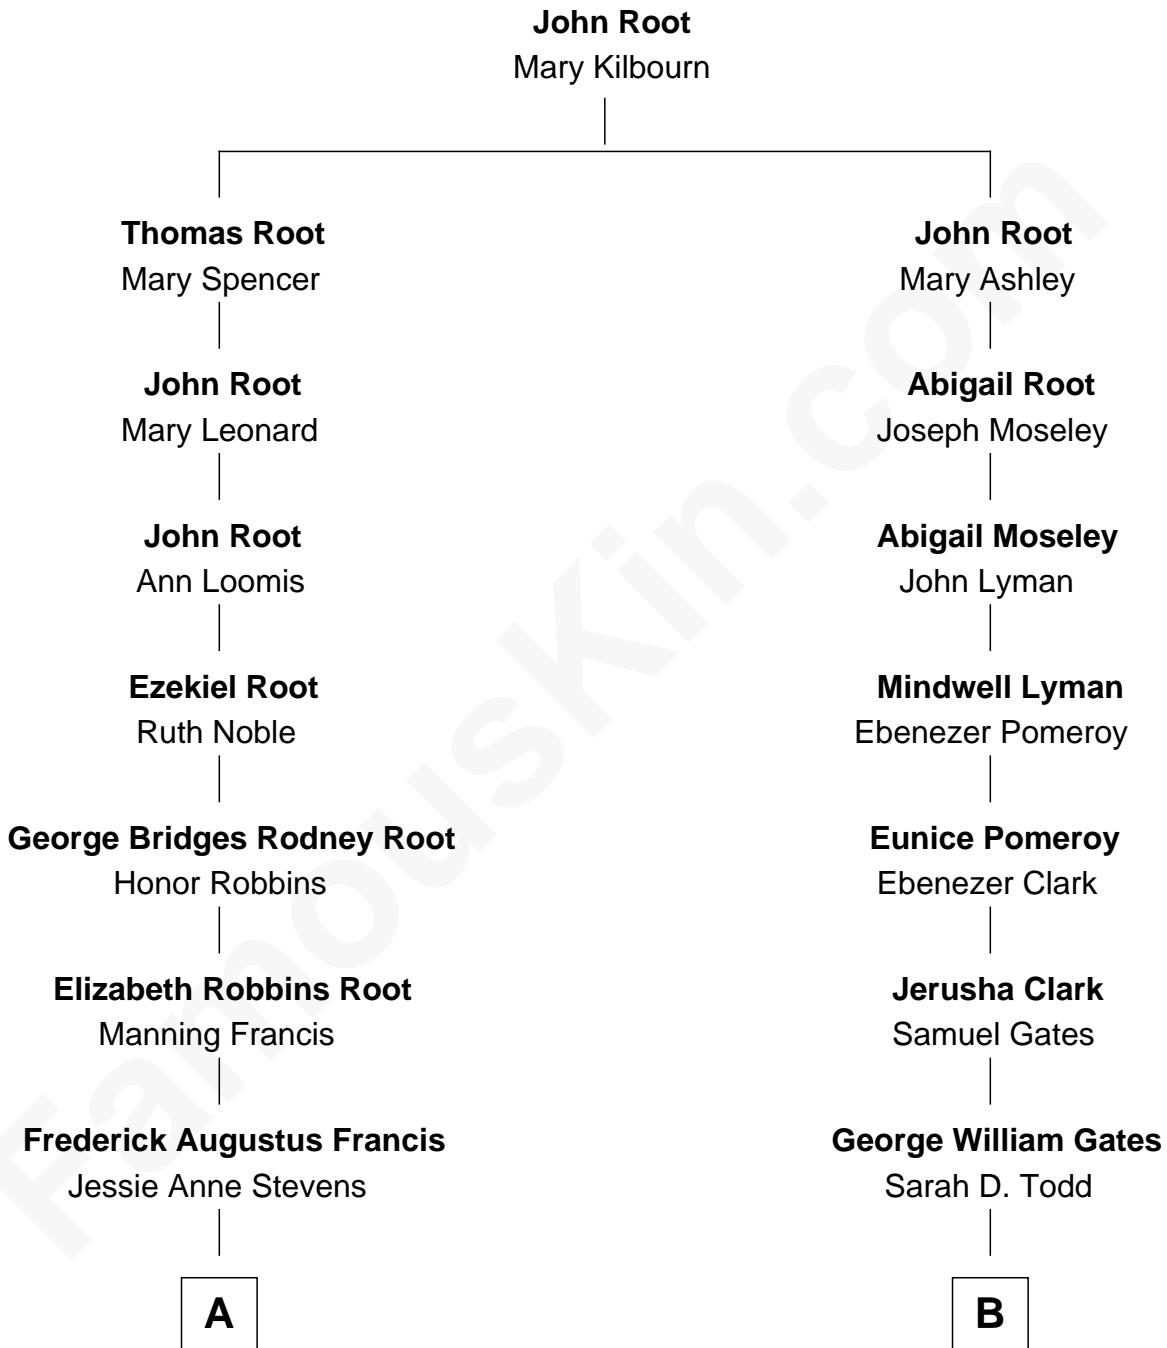

FamousKin.com

Relationship Chart of

Nancy (Davis) Reagan

First Lady of President Ronald Reagan

9th cousin of

Bess (Wallace) Truman

First Lady of President Harry S Truman

A

Anne Ayers Francis
John Newell Robbins

Kenneth Seymour Robbins
Edith Prescott Lockett

Nancy (Davis) Reagan
First Lady of Ronald Reagan

B

George Porterfield Gates
Elizabeth Emery

Margaret Elizabeth Gates
David Willick Wallace