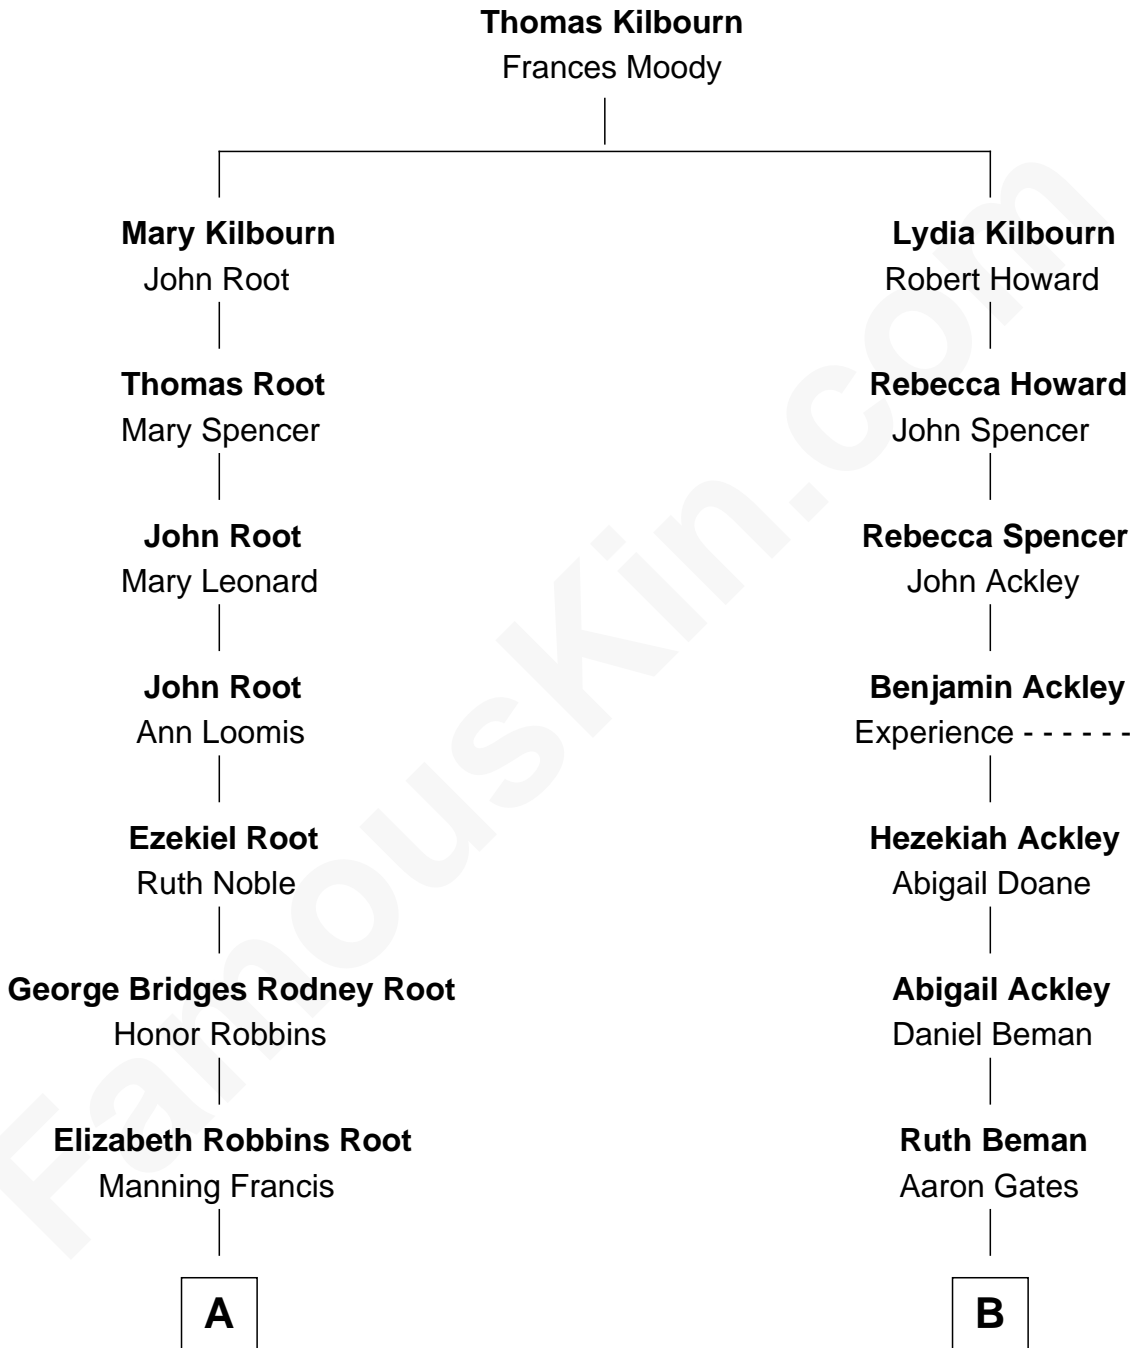

FamousKin.com

Relationship Chart of

Nancy (Davis) Reagan

First Lady of President Ronald Reagan

9th cousin 1 time removed of

Charles Dawes

30th U.S. Vice-President

A

Frederick Augustus Francis

Jessie Anne Stevens

Anne Ayers Francis

John Newell Robbins

Kenneth Seymour Robbins

Edith Prescott Lockett

Nancy (Davis) Reagan

First Lady of Ronald Reagan