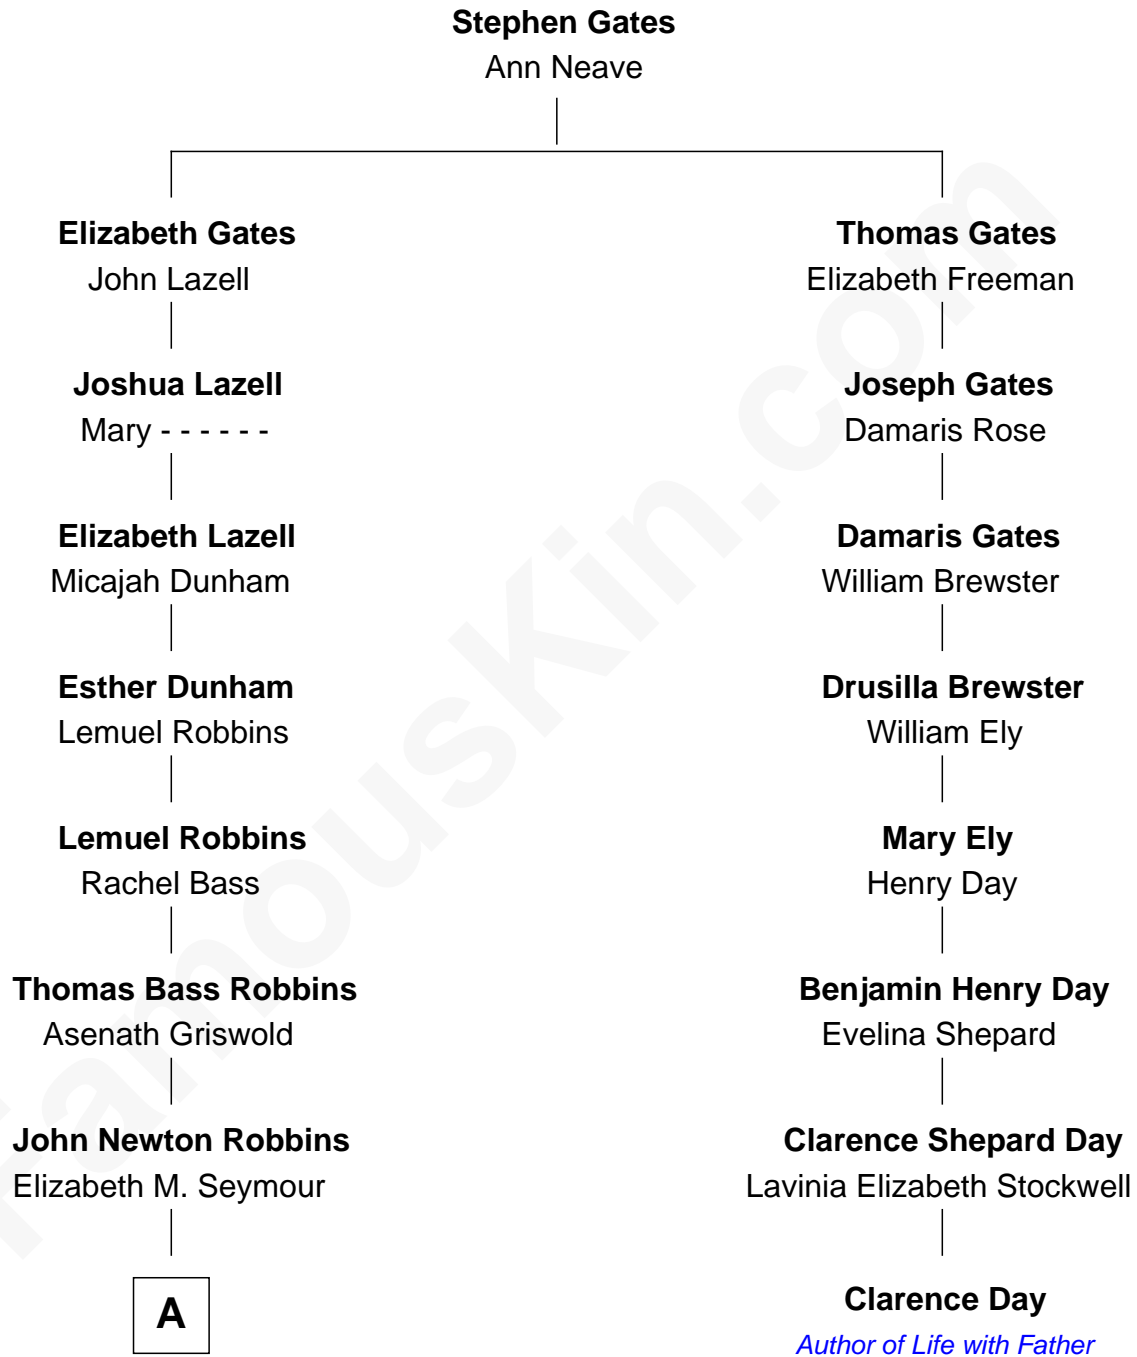

## Relationship Chart of

### Nancy (Davis) Reagan

*First Lady of President Ronald Reagan*

7th cousin 3 times removed of

**Clarence Day**

*Author of Life with Father*

**A**

—  
**Edward N. Robbins**

Emily Barnes