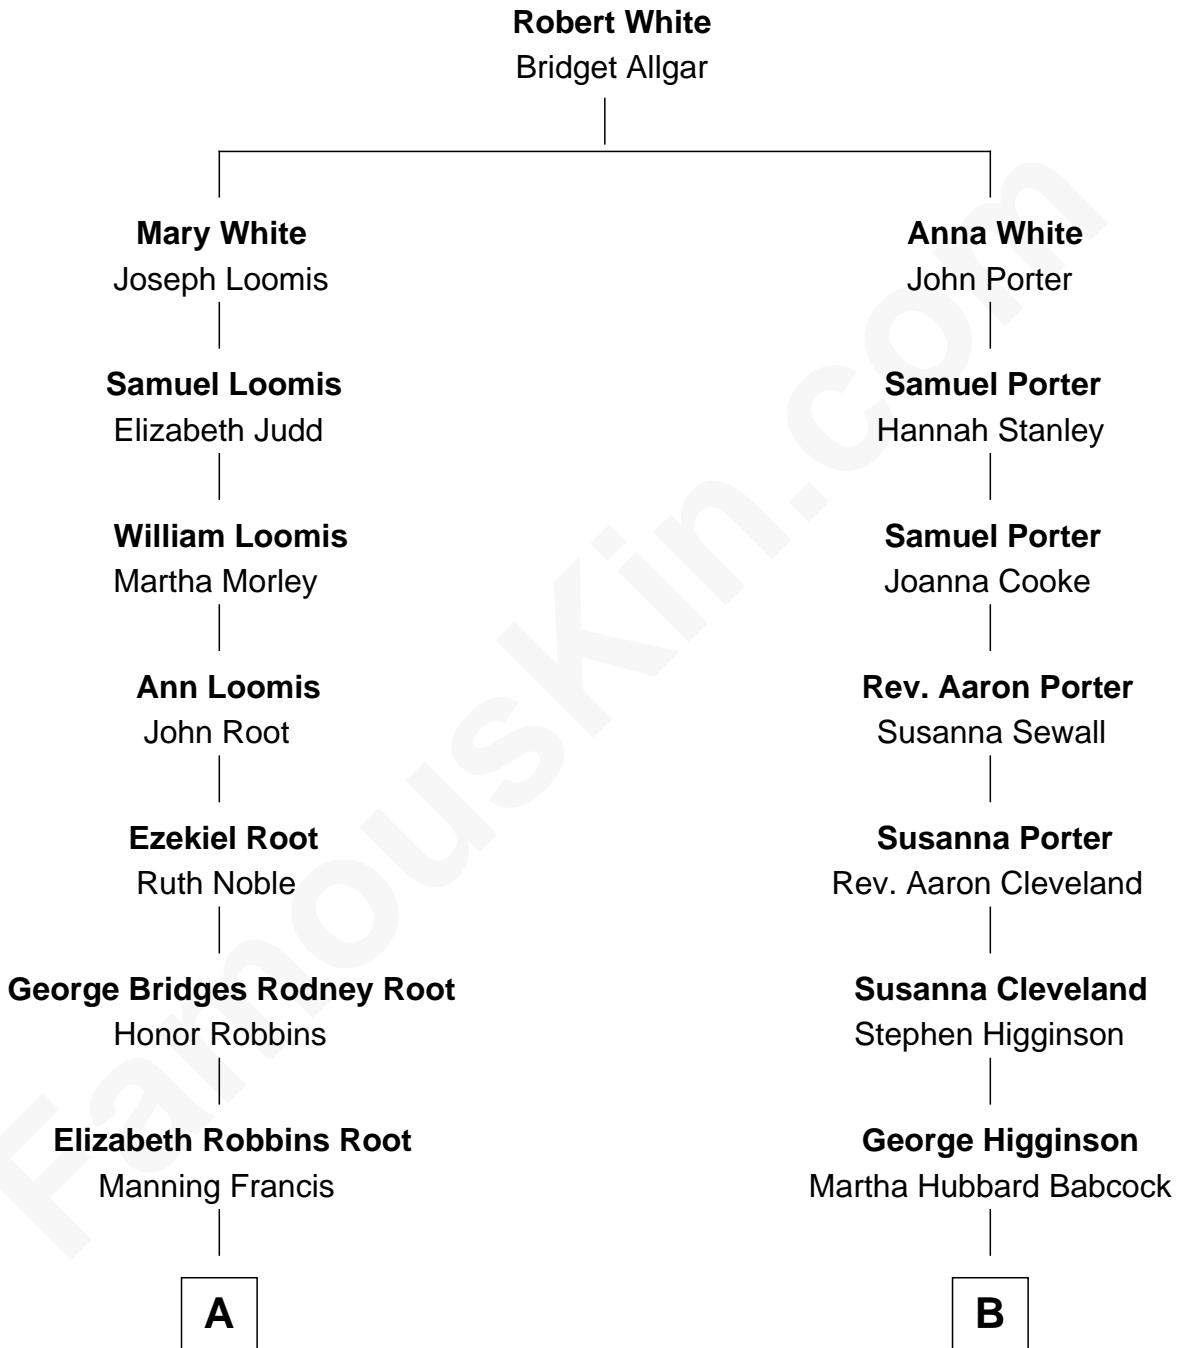

Henry Lee Higginson

Founder of the Boston Symphony Orchestra