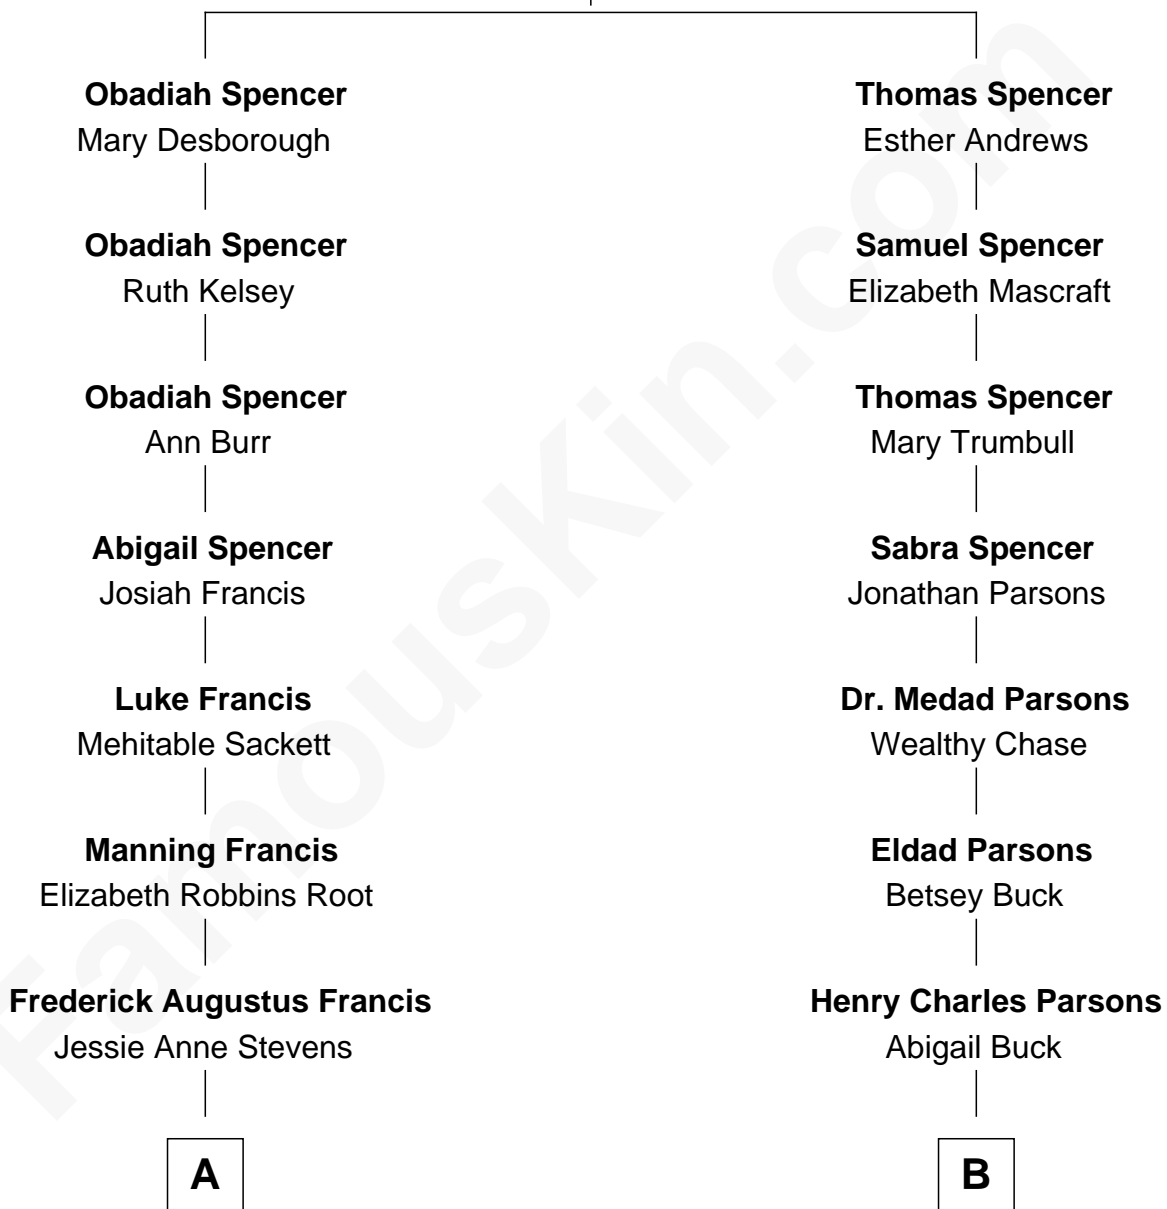

FamousKin.com

Relationship Chart of

Nancy (Davis) Reagan

First Lady of President Ronald Reagan

9th cousin of

John Wayne
Movie Actor

Thomas Spencer
Anne Dorryfall

A

Anne Ayers Francis
John Newell Robbins

Kenneth Seymour Robbins
Edith Prescott Lockett

Nancy (Davis) Reagan
First Lady of Ronald Reagan

B

Wealthy Chase Parsons
Marion Mitchell Morrison

Clyde Leonard Morrison
Mary Alberta Brown